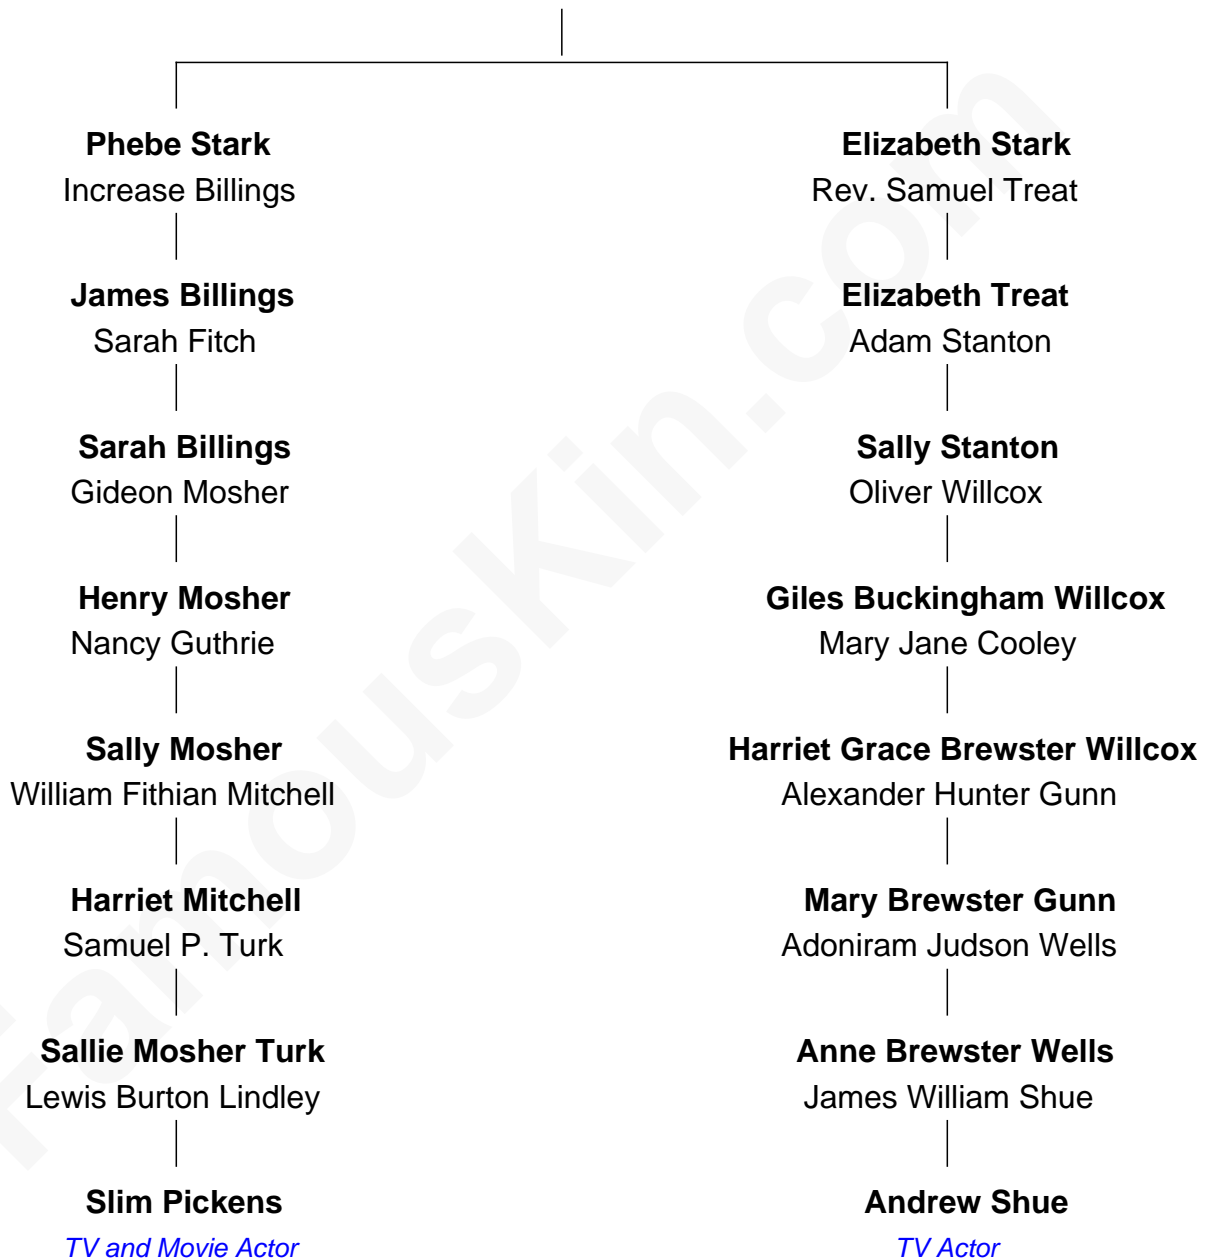

# FamousKin.com Relationship Chart of

**Slim Pickens**

*TV and Movie Actor*

7th cousin of

**Andrew Shue**

*TV Actor*

**Christopher Stark**

Joanna Walworth

Andrew Shue photo by [Alan Light](#) (CC BY 2.0)