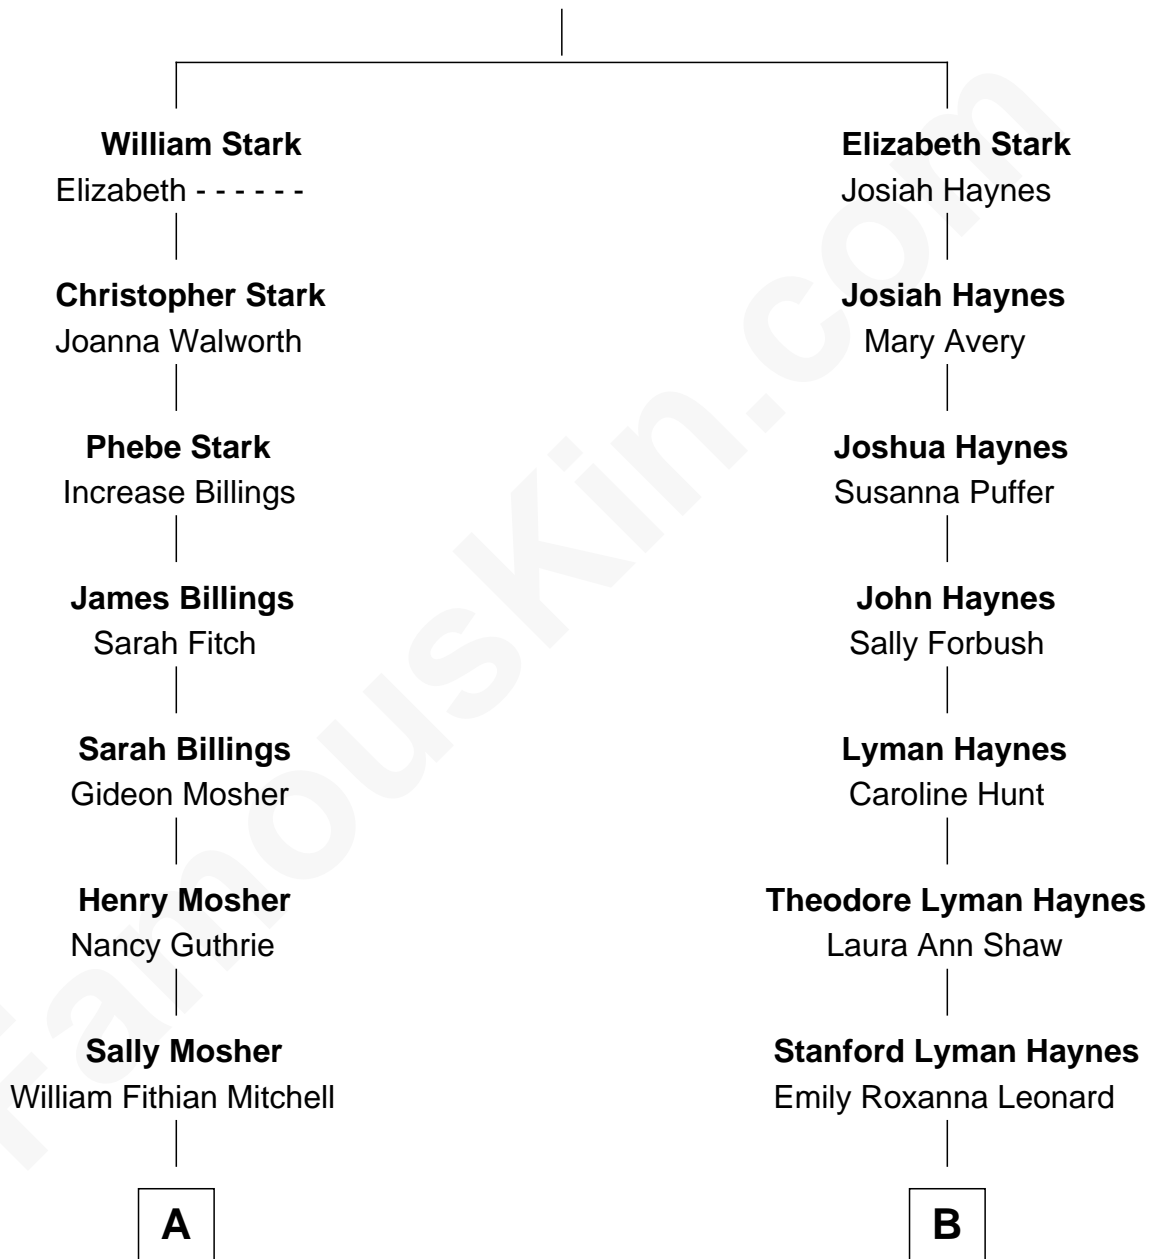

# FamousKin.com Relationship Chart of

**Slim Pickens**

*TV and Movie Actor*

9th cousin of

**James Taylor**

*Singer-Songwriter*

**Aaron Stark**

-----

**A**

**Harriet Mitchell**

Samuel P. Turk

**Sallie Mosher Turk**

Lewis Burton Lindley

**Slim Pickens**

*TV and Movie Actor*

**B**

**Theodosia Haynes**

Alexander Taylor

**Dr. Isaac Montrose Taylor**

Gertrude Arline Woodard

**James Taylor**

*Singer-Songwriter*

FamousKin.com