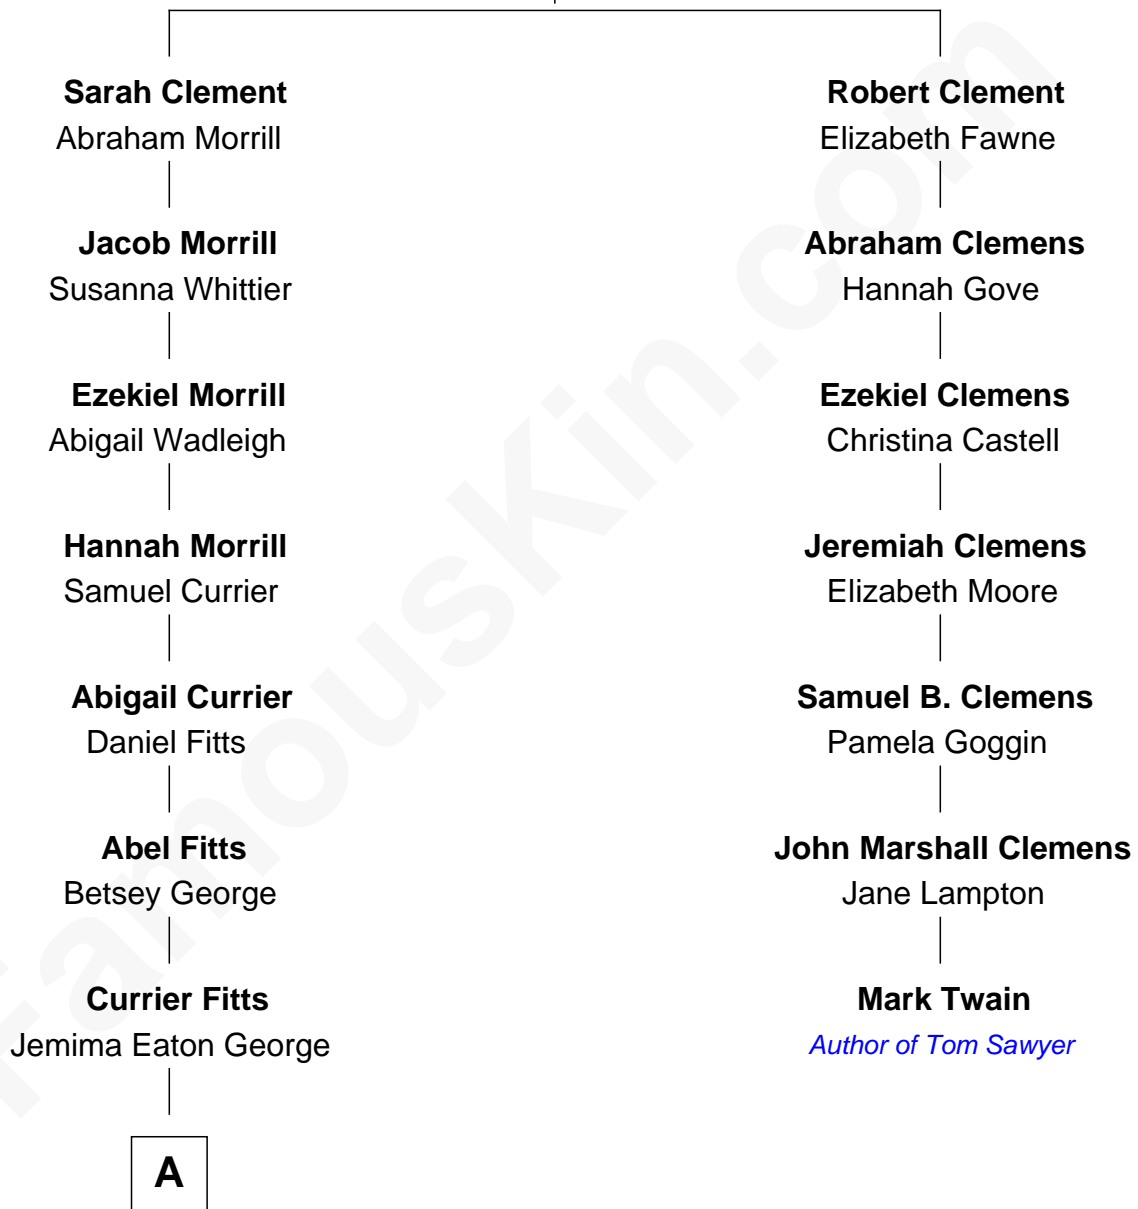

FamousKin.com
Relationship Chart of
Mickey Rourke
Movie Actor

6th cousin 5 times removed of
Mark Twain
Author of Tom Sawyer

Rev. Robert Clement
 Lydia - - - - -

A

—
Joshua George Fitts

Victoria Nancy Avery

—
Maud Alice Fitts

Joseph Clinton Carleton

—
Hazel May Carleton

Leonard Ernest Cameron

—
Annette Elizabeth Cameron

Philip Andrew Rourke

—
Mickey Rourke

Movie Actor