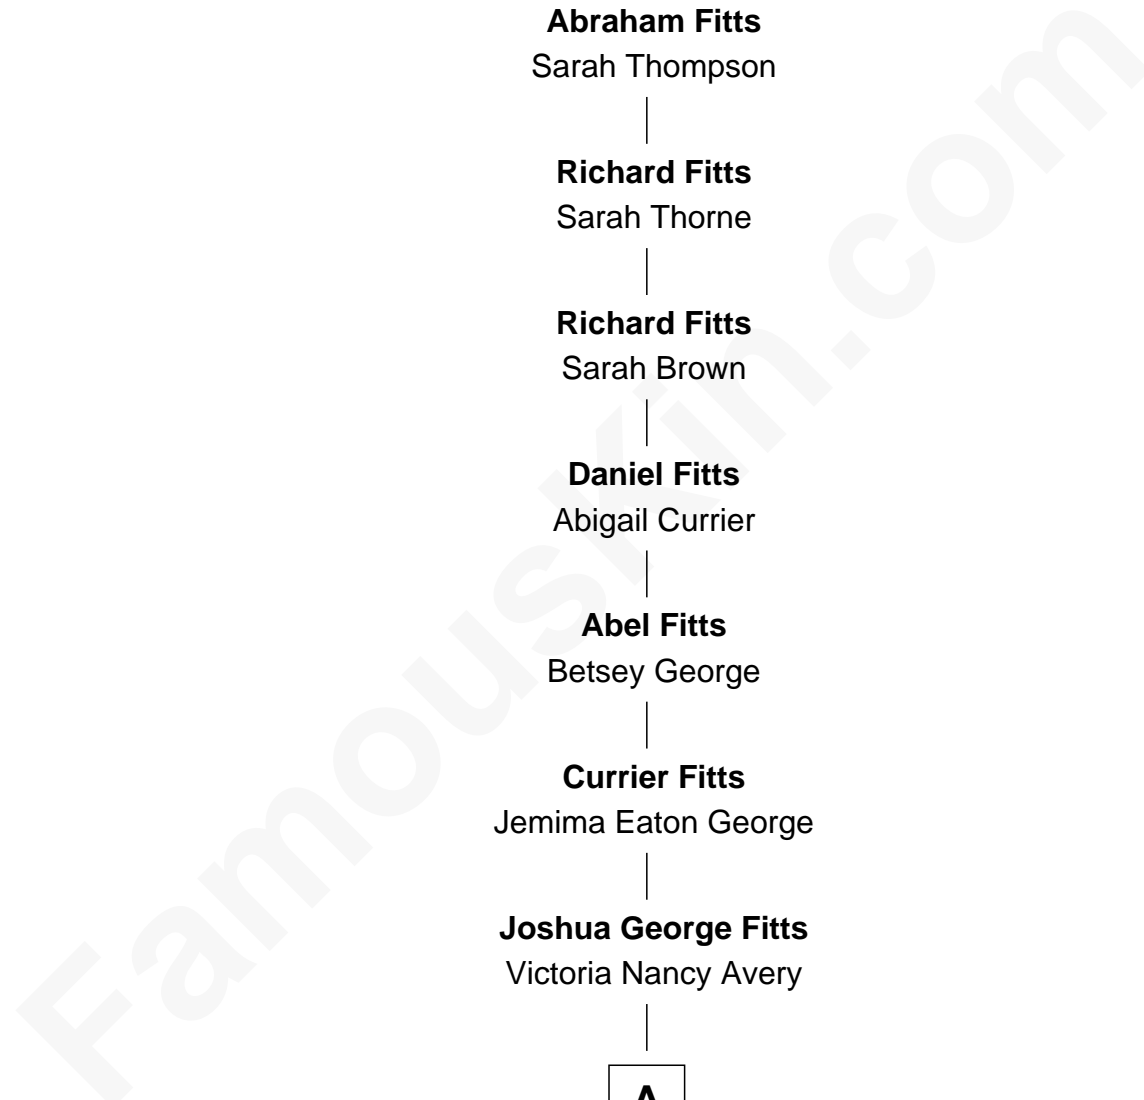

# FamousKin.com Relationship Chart of

**Mickey Rourke**

*Movie Actor*

9th Great-grandson of

**Robert Fitts**

*(unk - 1665) Great Migration Immigrant 1638*

**Robert Fitts**

Grace Lord

**Abel Fitts**

Betsey George

**Currier Fitts**

Jemima Eaton George

**Joshua George Fitts**

Victoria Nancy Avery

**A**

**A**

—  
**Maud Alice Fitts**

Joseph Clinton Carleton

—  
**Hazel May Carleton**

Leonard Ernest Cameron

—  
**Annette Elizabeth Cameron**

Philip Andrew Rourke

—  
**Mickey Rourke**

*Movie Actor*