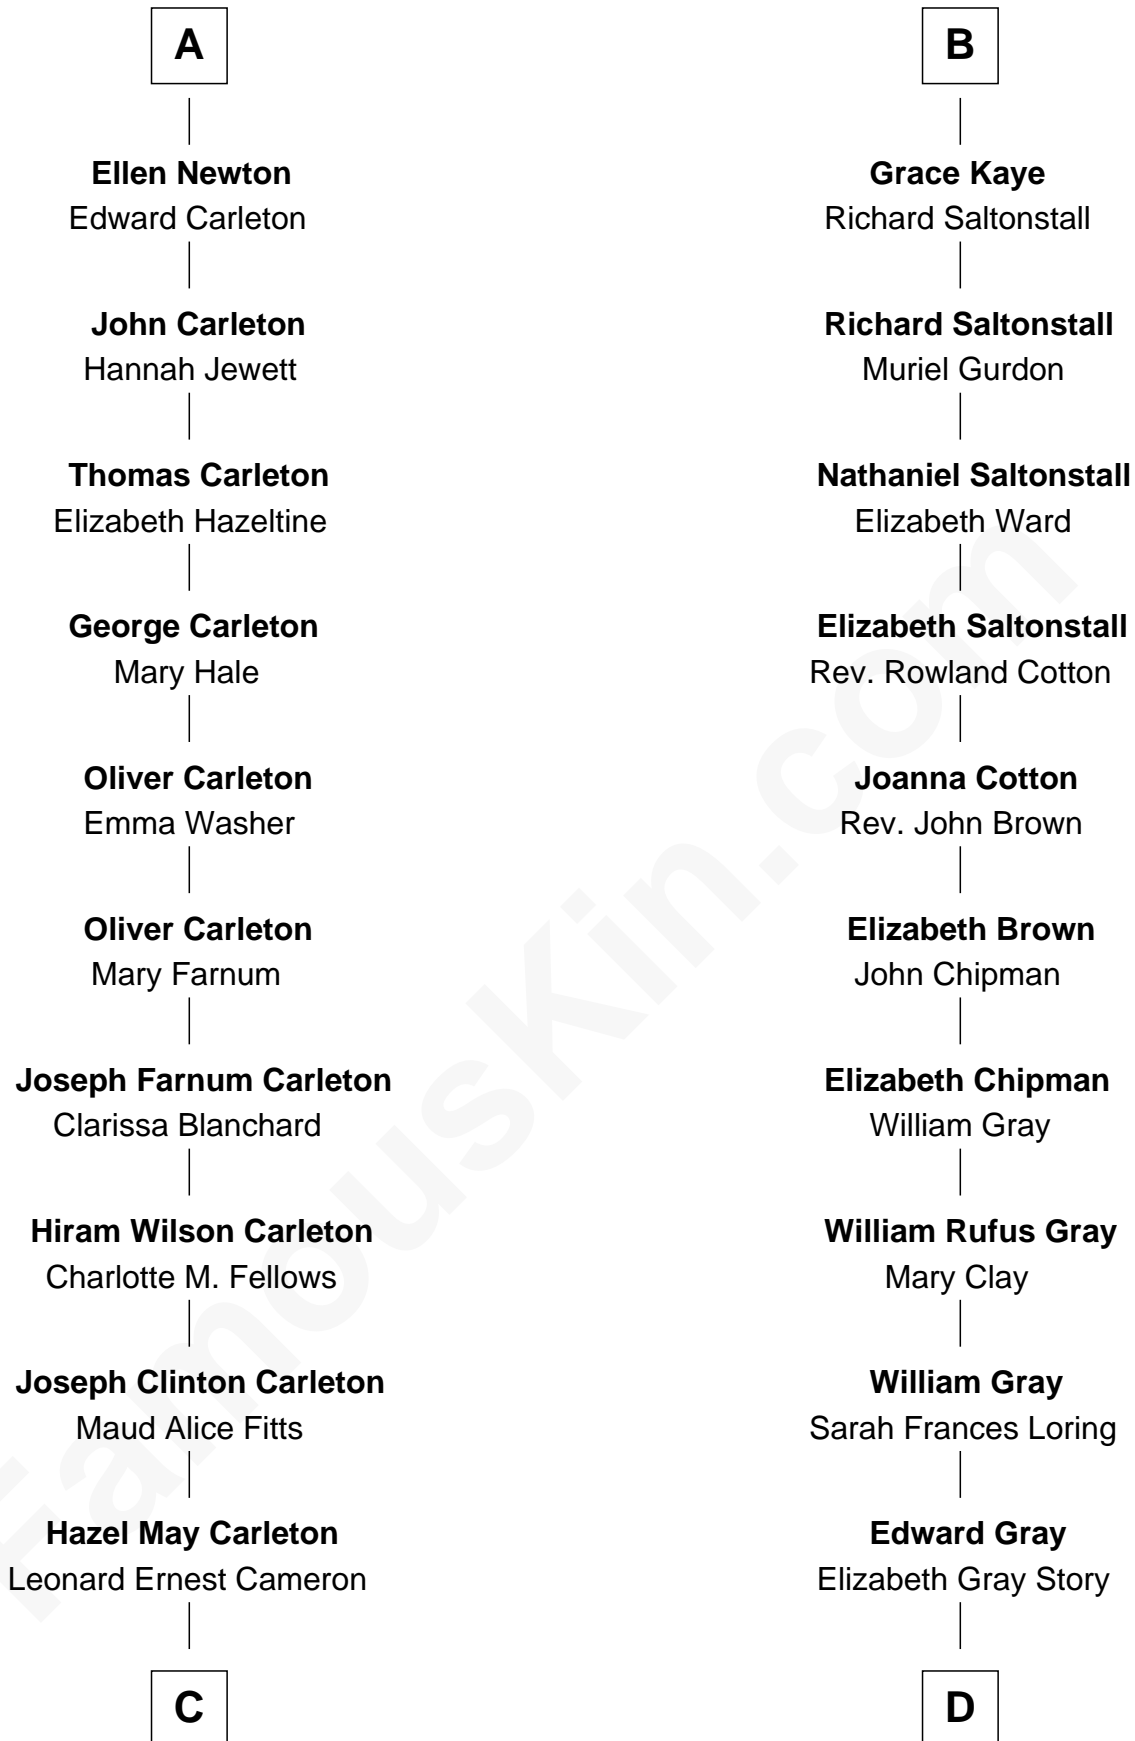

FamousKin.com Relationship Chart of

Mickey Rourke

Movie Actor

18th cousin 1 time removed of

Story Musgrave

NASA Astronaut

Henry FitzHugh

Elizabeth Grey

John Newton

Margaret Grimston

John Newton

Marie - - - - -

Lancelot Newton

Mary Lee

A

Eleanor Fitzhugh

Sir Robert Mauleverer

Dorothy Mauleverer

John Kaye

Robert Kaye

Anne Flower

B

C

Annette Elizabeth Cameron

Philip Andrew Rourke

Mickey Rourke

Movie Actor

D

Marguerite Gray

John Butler Swann

Marguerite Swann

Percy Musgrave