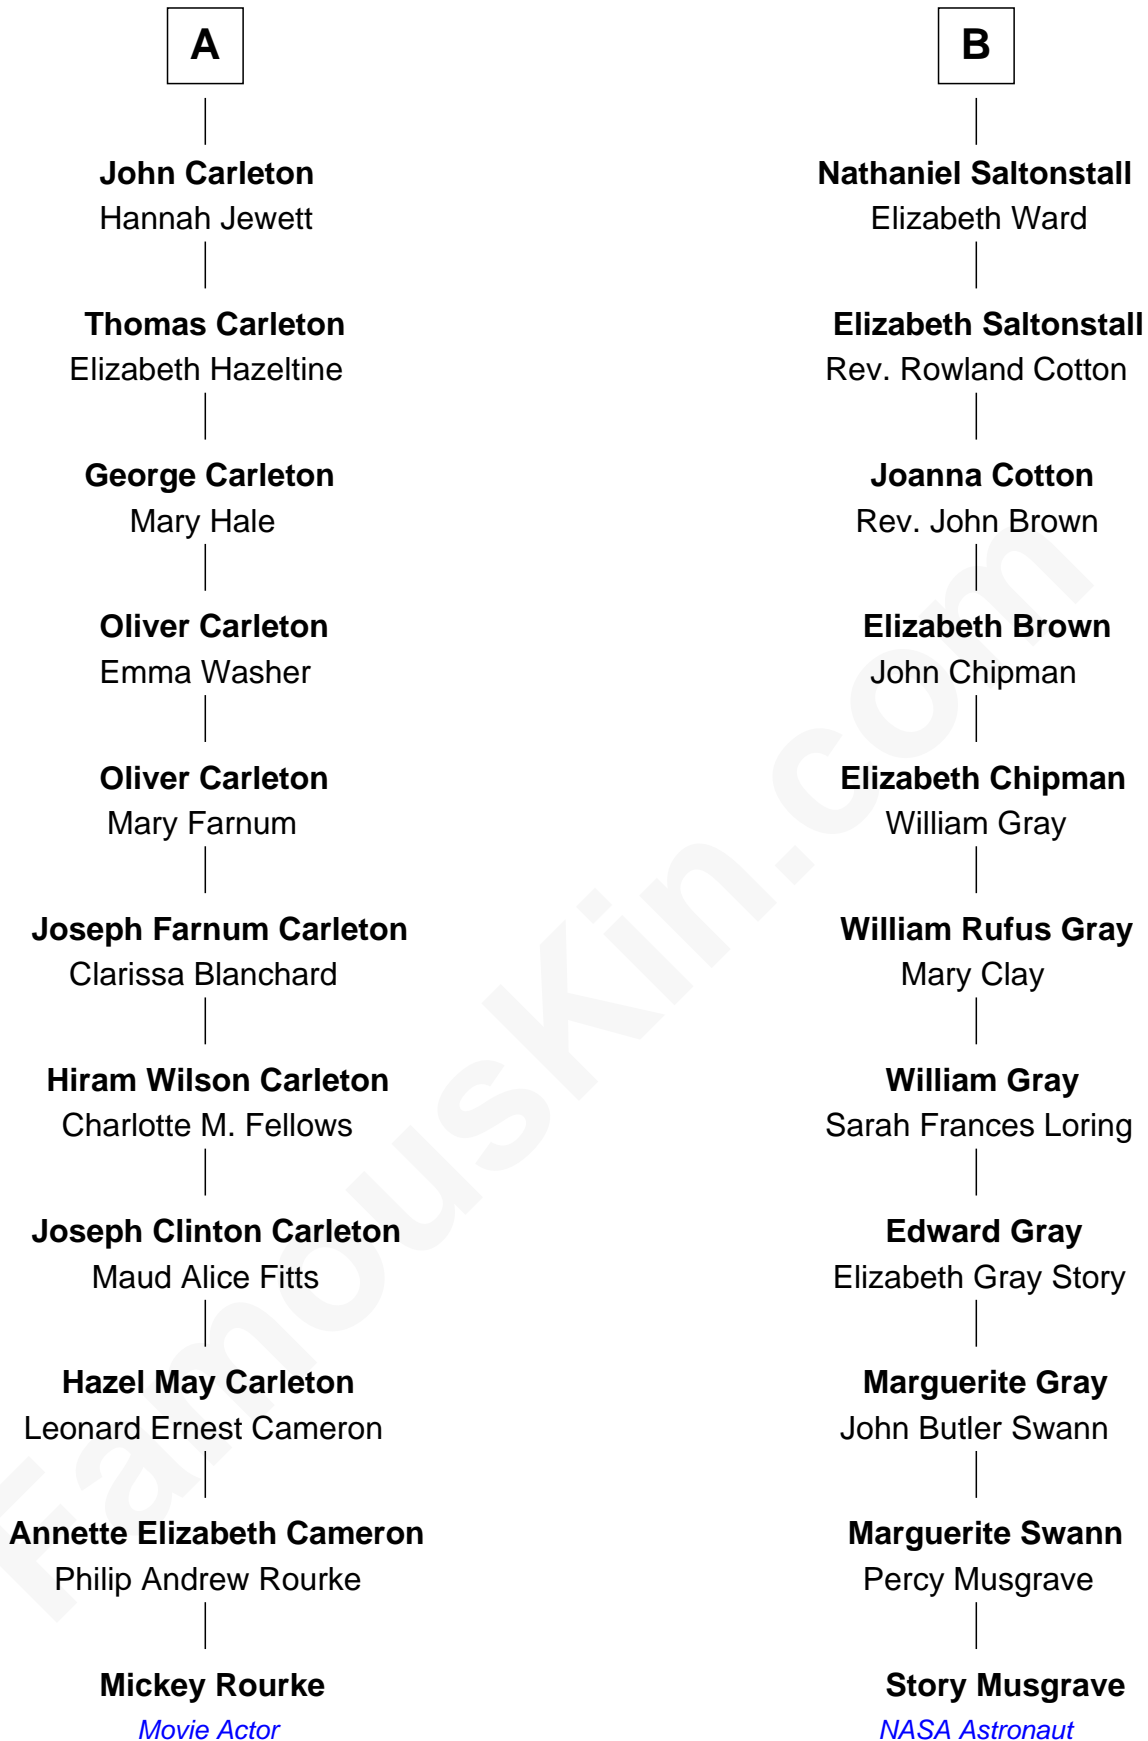

FamousKin.com Relationship Chart of

Mickey Rourke

Movie Actor

17th cousin of

Story Musgrave

NASA Astronaut

Sir William Gascoigne

Jane de Neville

Margaret Gascoigne

Sir Christopher Ward

Anne Ward

Sir Ralph Neville

Katherine Neville

Sir Walter Strickland

Walter Strickland

Agnes - - - - -

Ellen Strickland

John Carleton

Walter Carleton

Jane Gibbon

Edward Carleton

Ellen Newton

A

Sir William Gascoigne

Anne Flower

Grace Kaye

Richard Saltonstall

Richard Saltonstall

Muriel Gurdon

B

Mickey Rourke photo by [Anton Belickiy](#) (CC BY 2.0)