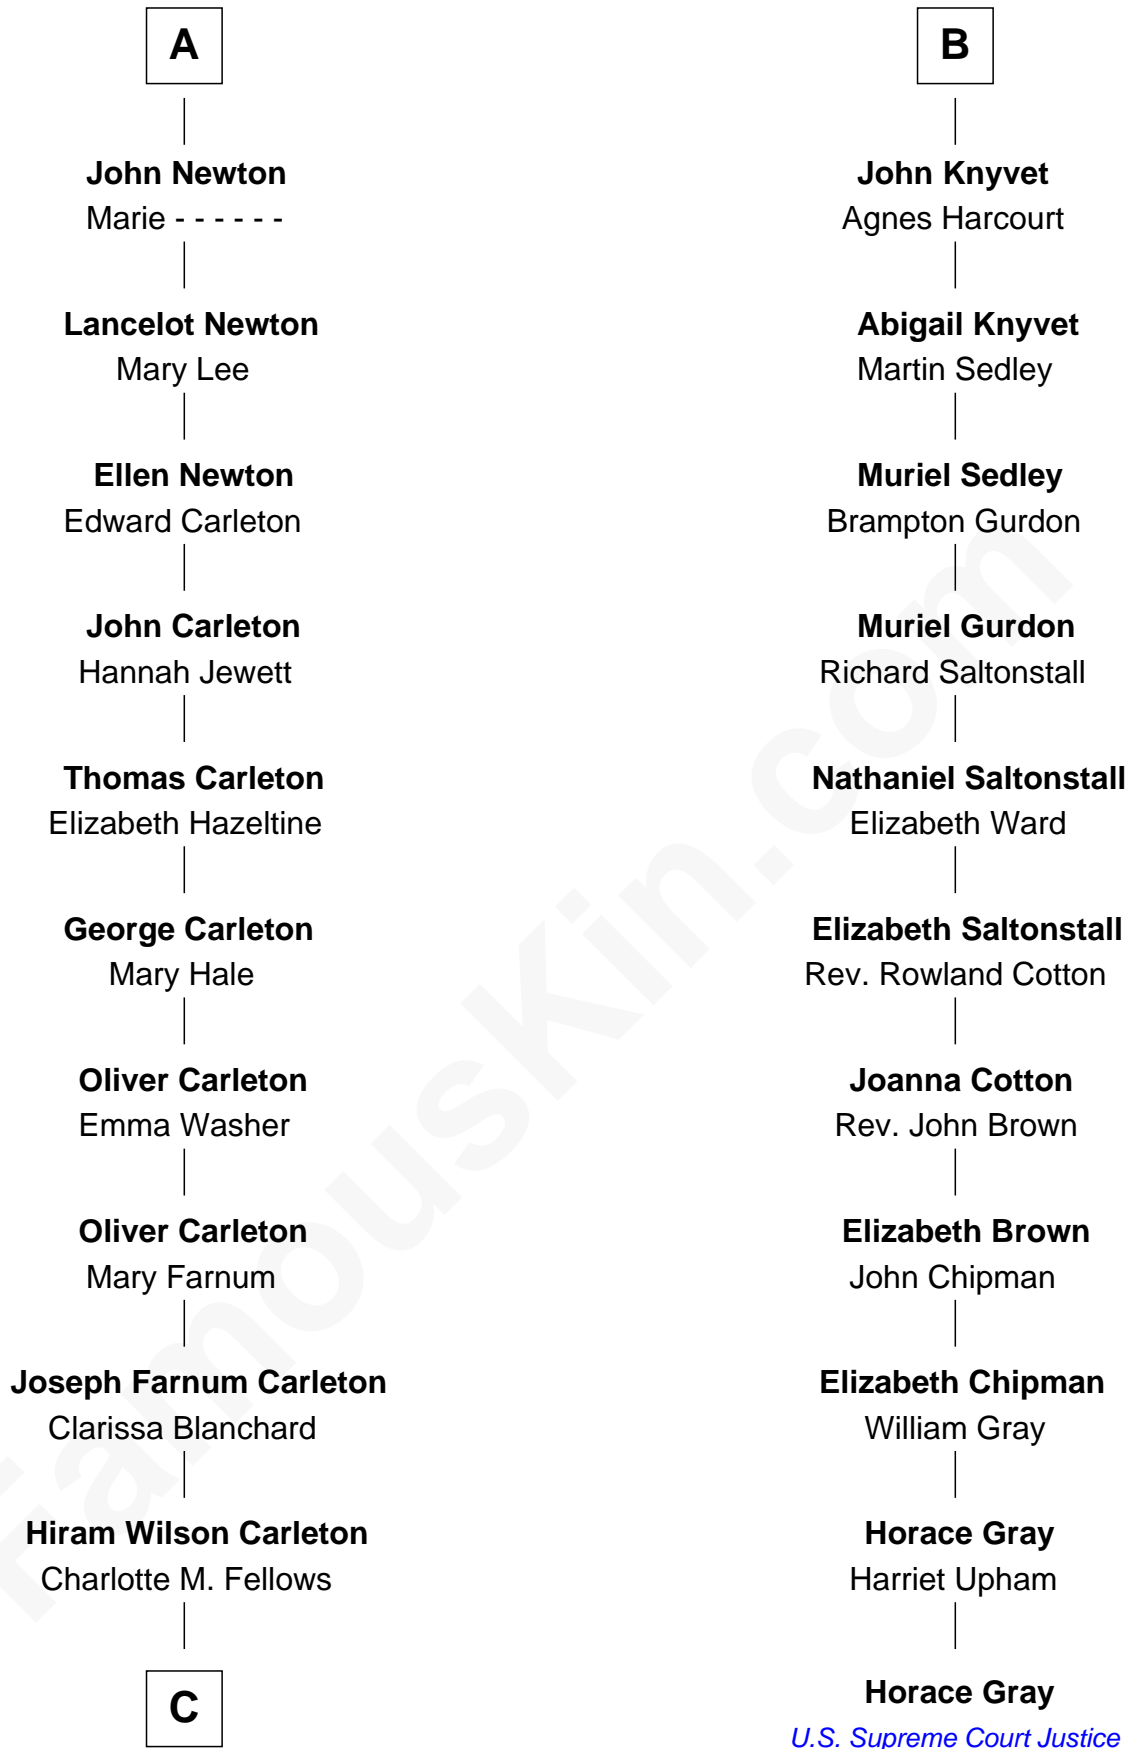

FamousKin.com
Relationship Chart of
Mickey Rourke
Movie Actor

17th cousin 3 times removed of
Horace Gray
U.S. Supreme Court Justice

C

—
Joseph Clinton Carleton

Maud Alice Fitts

—
Hazel May Carleton

Leonard Ernest Cameron

—
Annette Elizabeth Cameron

Philip Andrew Rourke

—
Mickey Rourke

Movie Actor

FamousKin.com