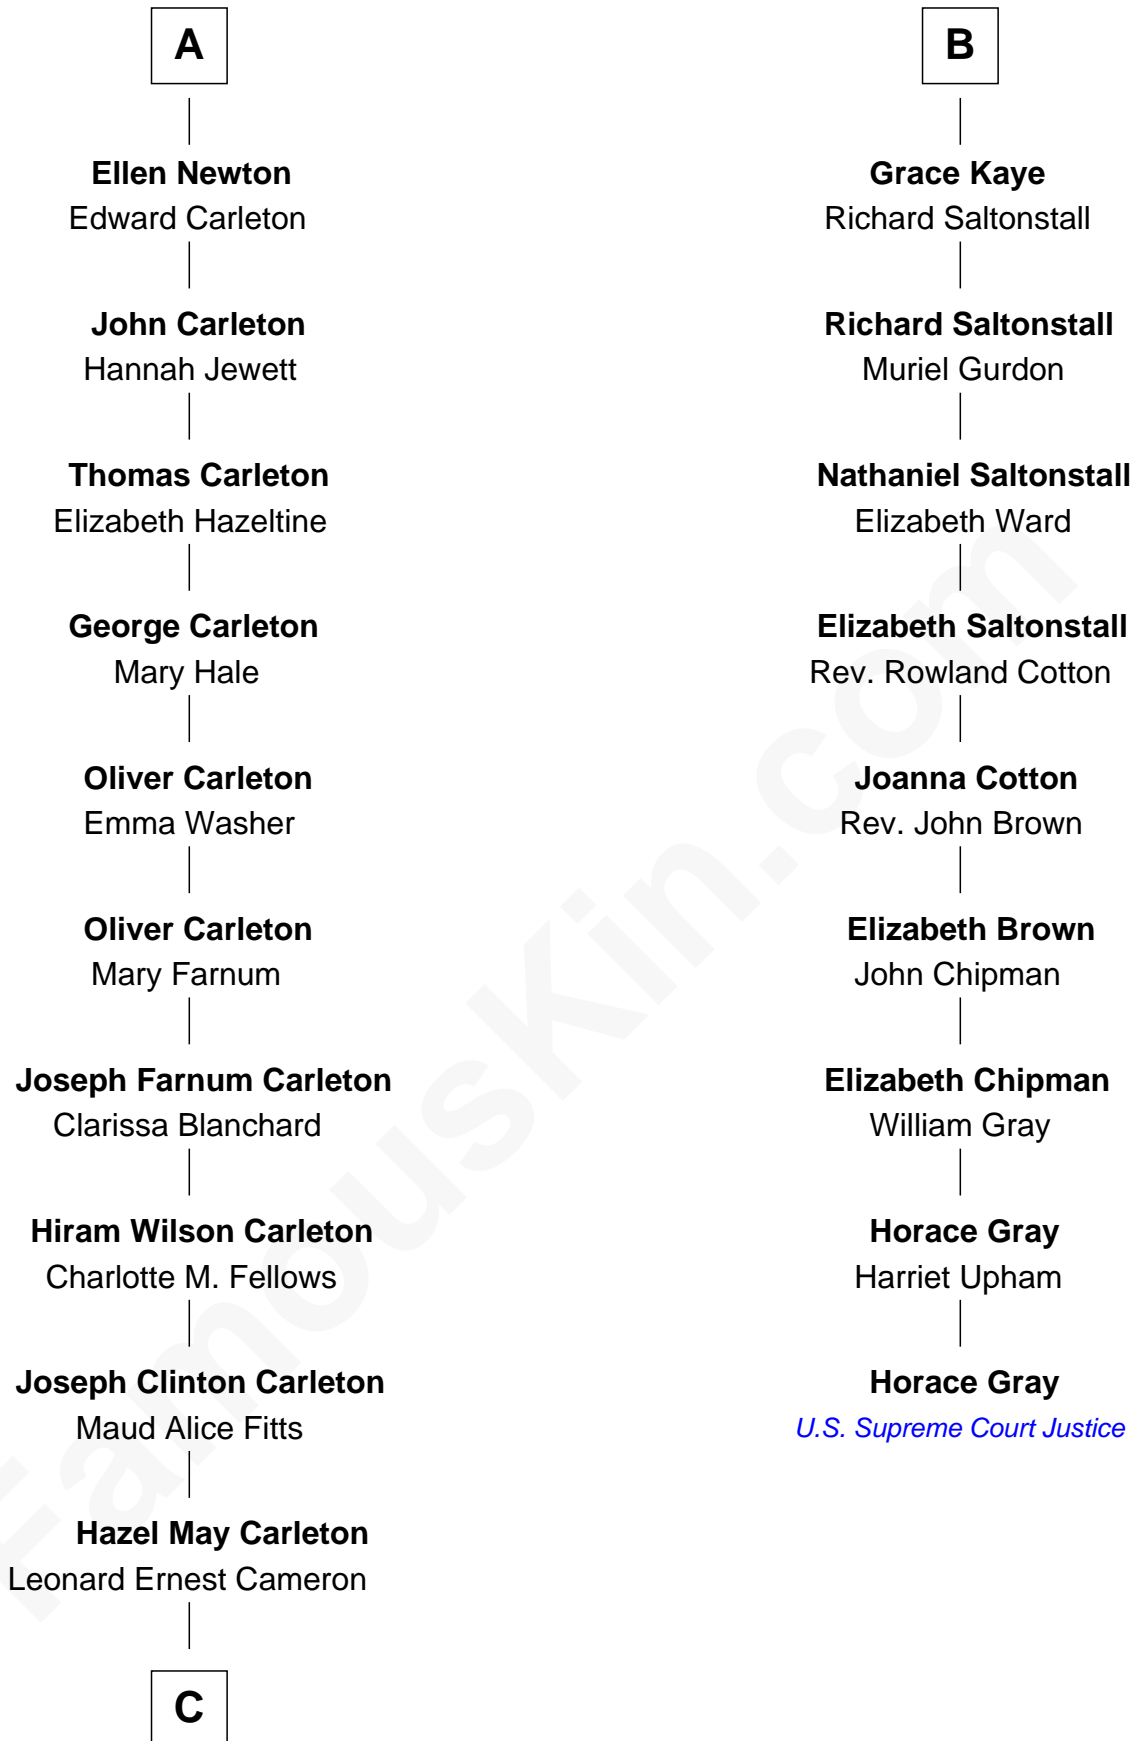

FamousKin.com Relationship Chart of

Mickey Rourke

Movie Actor

15th cousin 3 times removed of

Horace Gray

U.S. Supreme Court Justice

Henry FitzHugh

Elizabeth Grey

Sir William FitzHugh

Margery Willoughby

Lora FitzHugh

Sir John Constable

Isabel Constable

Stephen de Thorpe

Margaret Thorpe

John Newton

John Newton

Margaret Grimston

John Newton

Marie - - - - -

Lancelot Newton

Mary Lee

A

Eleanor Fitzhugh

Sir Robert Mauleverer

Dorothy Mauleverer

John Kaye

Robert Kaye

Anne Flower

B

C

Annette Elizabeth Cameron