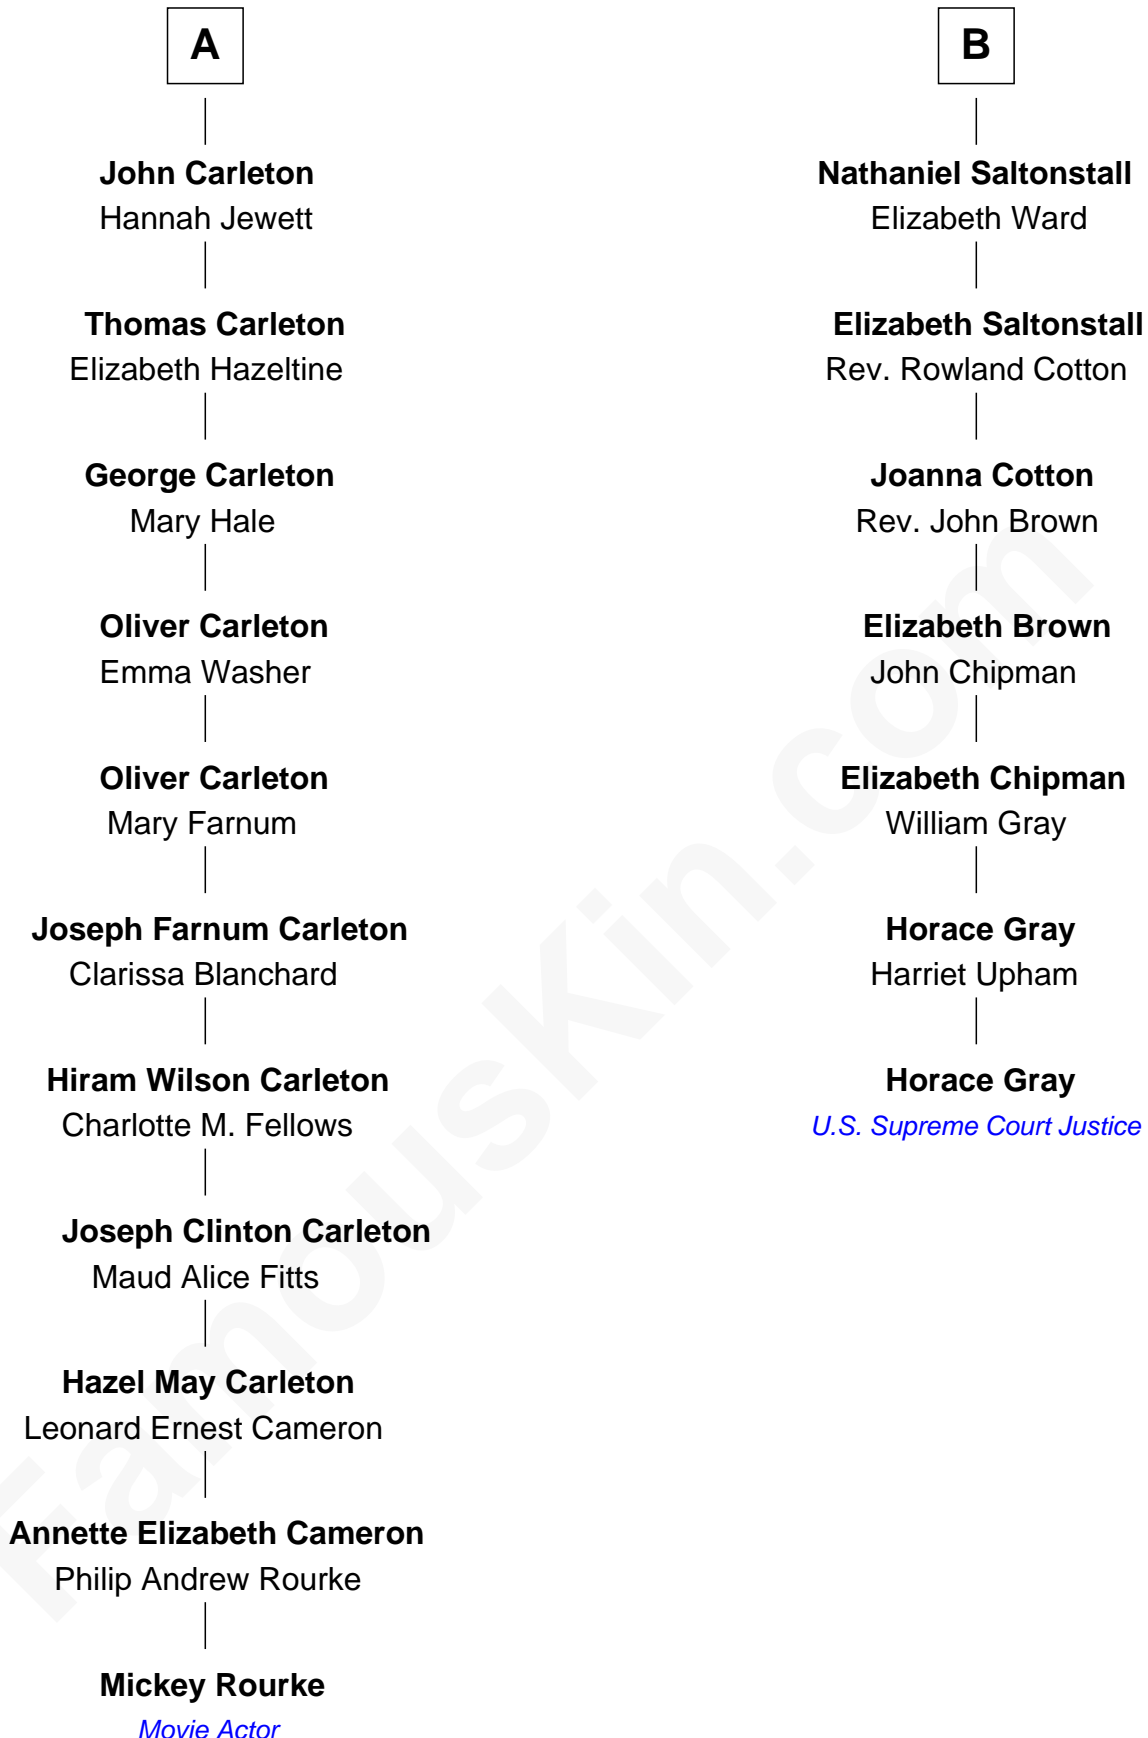

**FamousKin.com**  
**Relationship Chart of**  
**Mickey Rourke**  
*Movie Actor*

**13th cousin 4 times removed of**  
**Horace Gray**  
*U.S. Supreme Court Justice*

Mickey Rourke photo by [Anton Belickiy](#) (CC BY 2.0)