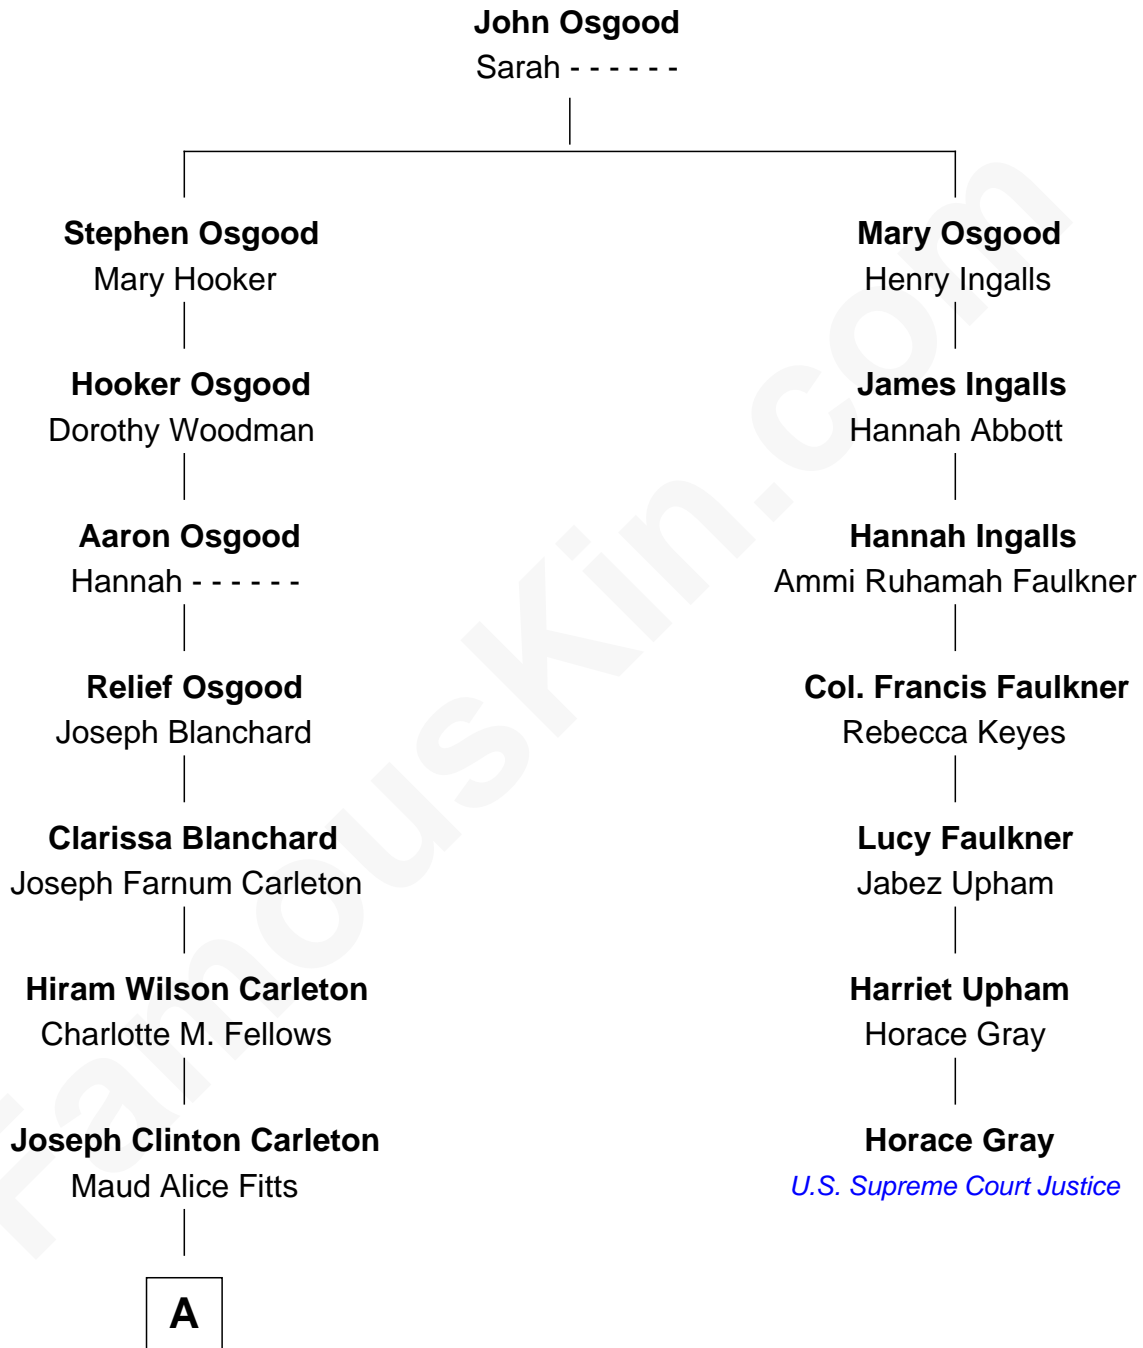

**FamousKin.com**  
**Relationship Chart of**  
**Mickey Rourke**  
*Movie Actor*

6th cousin 3 times removed of  
**Horace Gray**  
*U.S. Supreme Court Justice*

**A**

—  
**Hazel May Carleton**  
Leonard Ernest Cameron

—  
**Annette Elizabeth Cameron**  
Philip Andrew Rourke

—  
**Mickey Rourke**  
*Movie Actor*

FamousKin.com