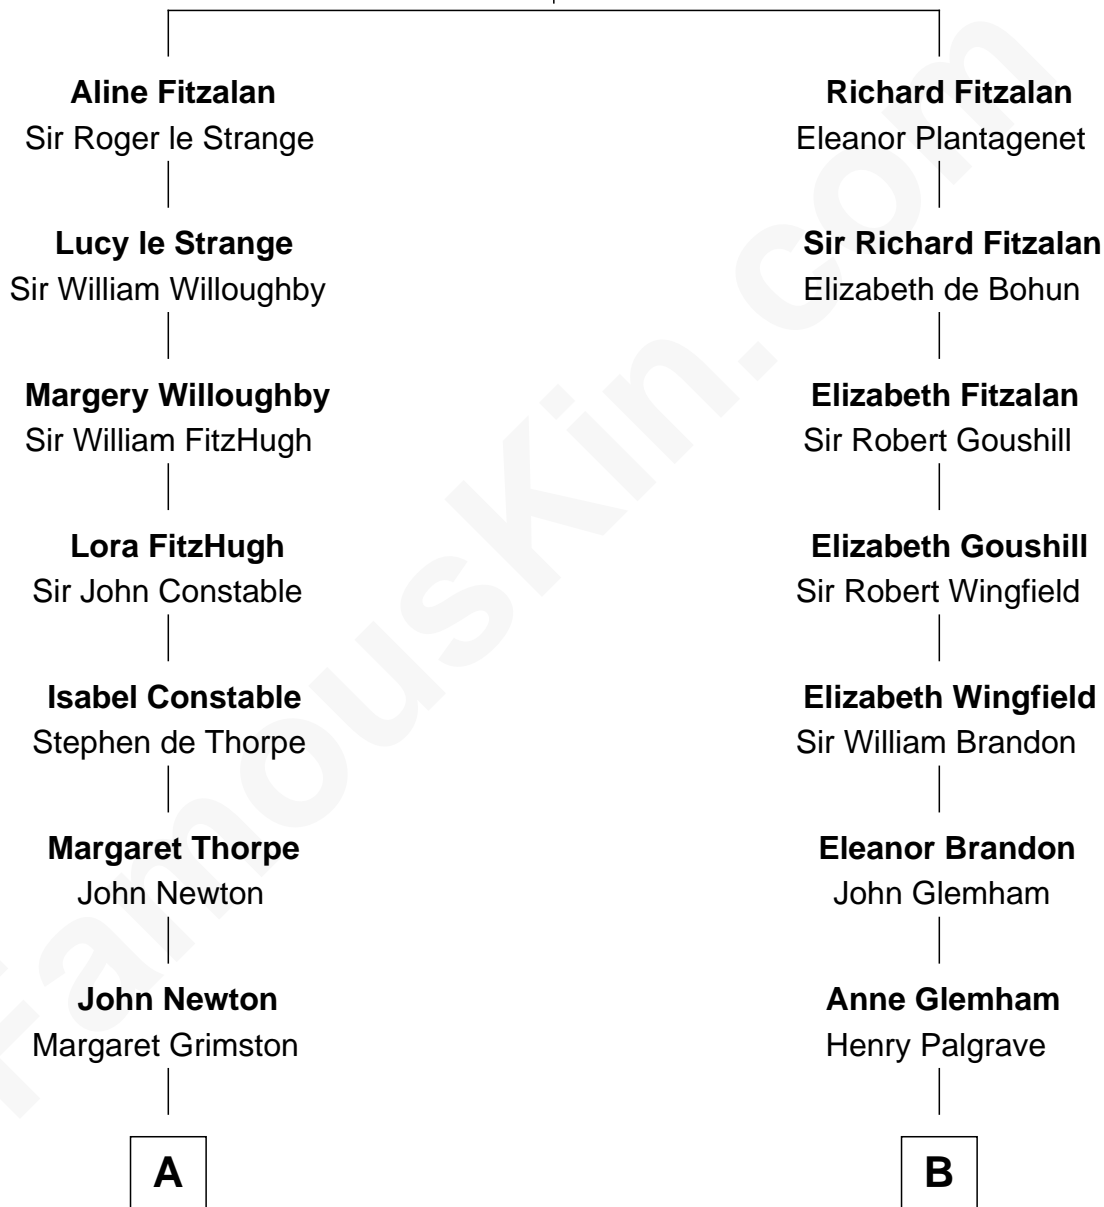

# FamousKin.com Relationship Chart of

**Mickey Rourke**

*Movie Actor*

20th cousin of

**Linda Hunt**

*TV and Movie Actress*

**Edmund Fitzalan**

Alice de Warenne

**C**

**Joseph Clinton Carleton**

Maud Alice Fitts

**Hazel May Carleton**

Leonard Ernest Cameron

**Annette Elizabeth Cameron**

Philip Andrew Rourke

**Mickey Rourke**