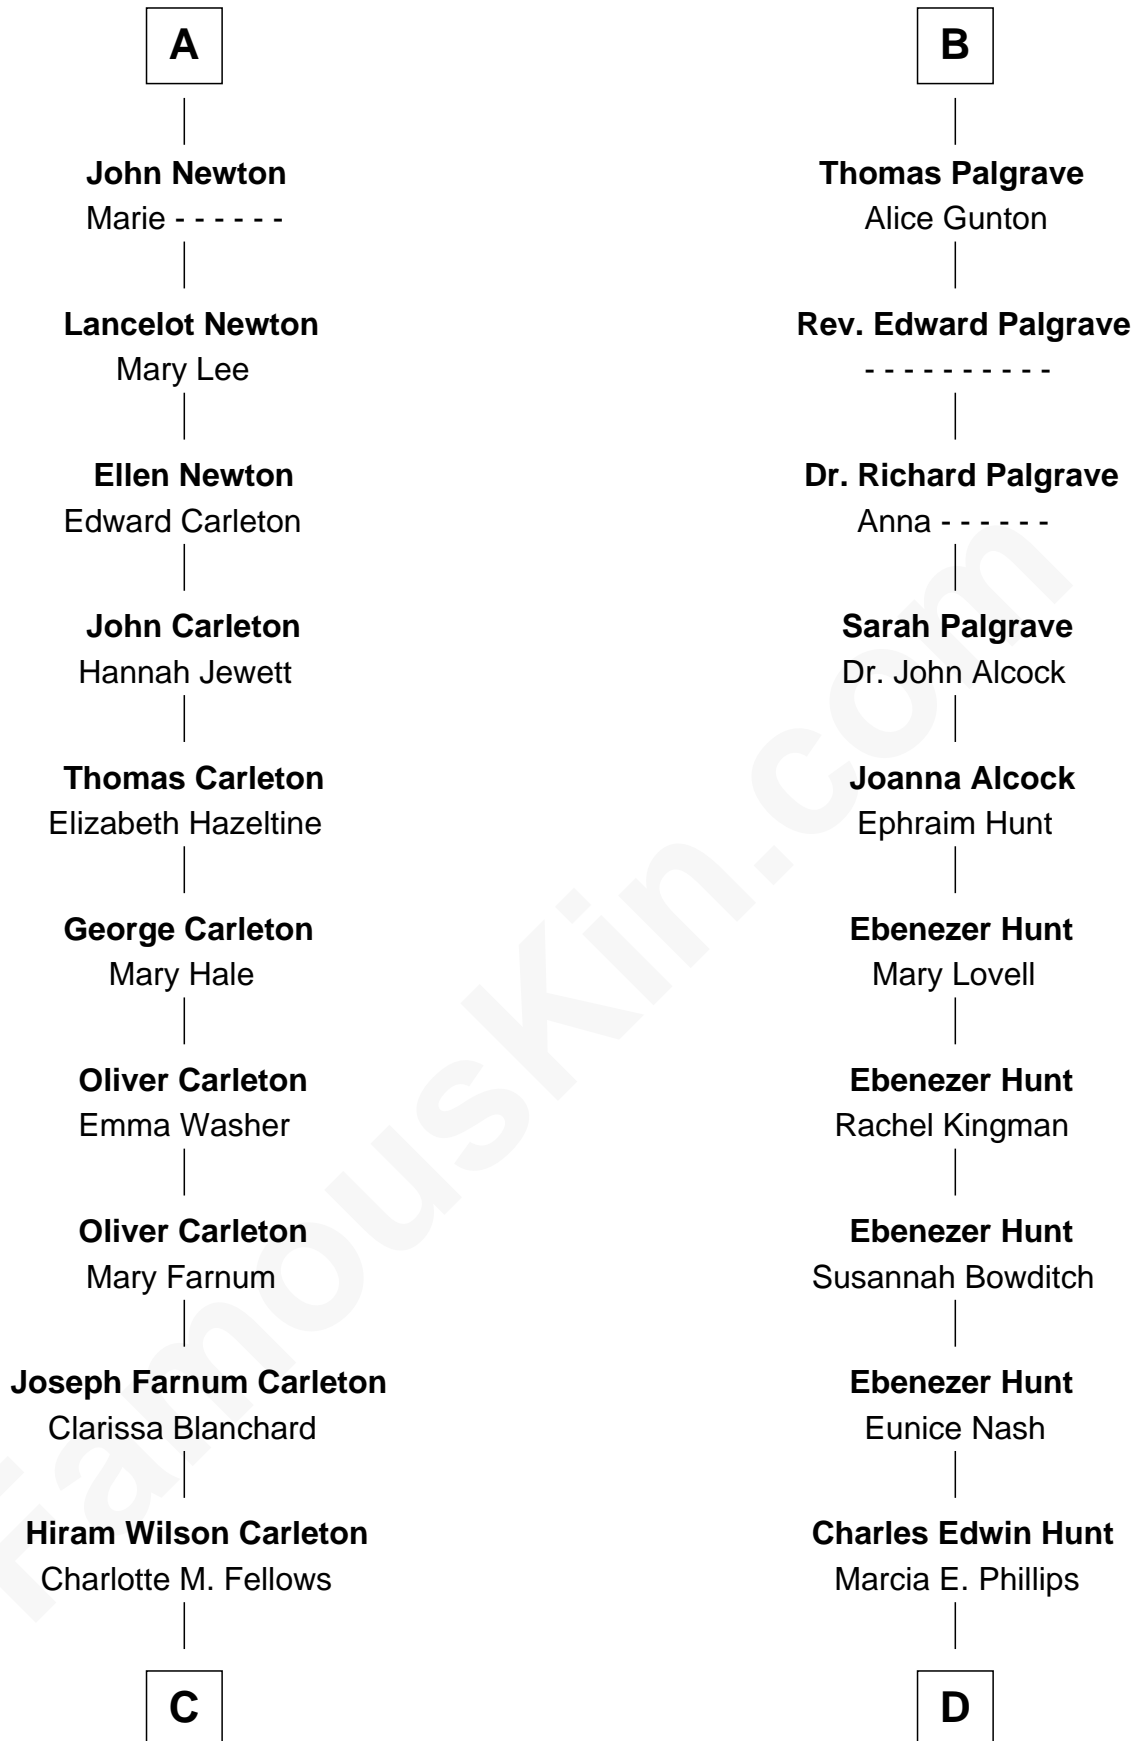

# FamousKin.com Relationship Chart of

**Mickey Rourke**

*Movie Actor*

20th cousin of

**Linda Hunt**

*TV and Movie Actress*

**Edmund Fitzalan**

Alice de Warenne

**C**

**Joseph Clinton Carleton**

Maud Alice Fitts

**Hazel May Carleton**

Leonard Ernest Cameron

**Annette Elizabeth Cameron**

Philip Andrew Rourke

**Mickey Rourke**