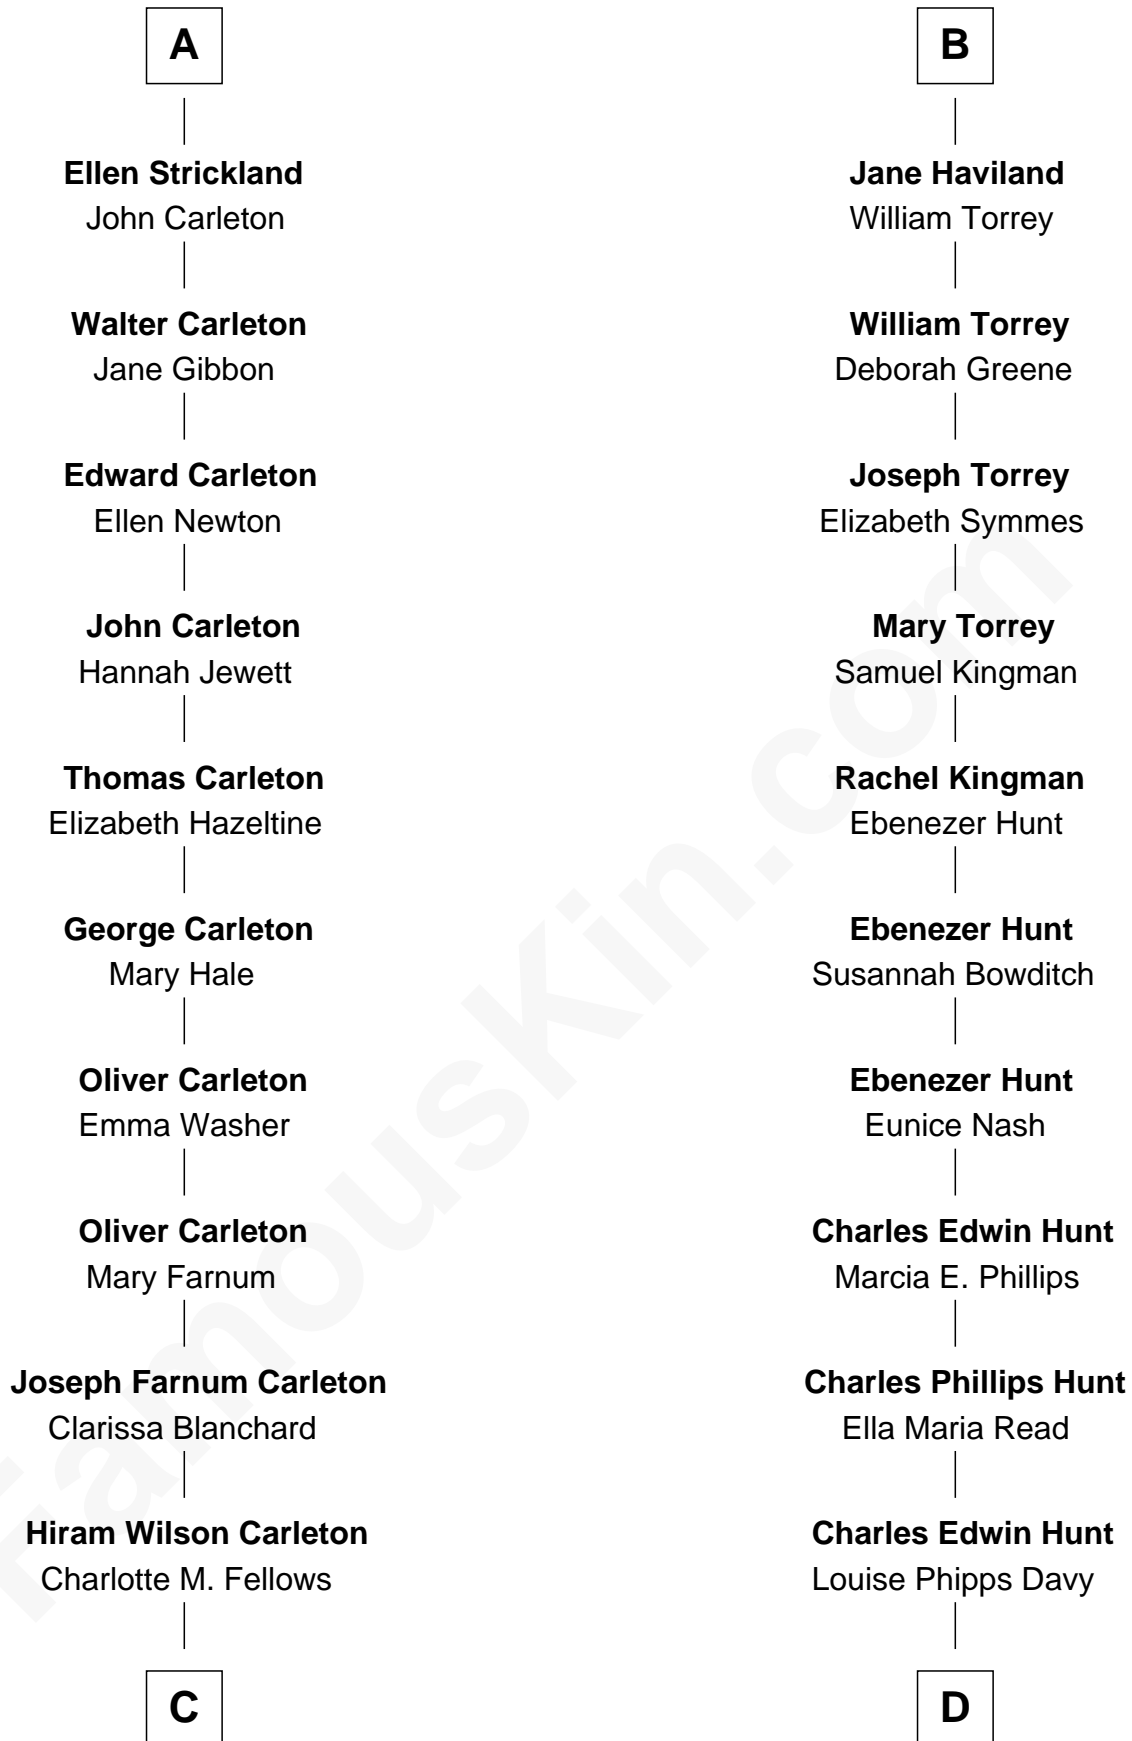

FamousKin.com
Relationship Chart of
Mickey Rourke
Movie Actor

18th cousin 2 times removed of
Linda Hunt
TV and Movie Actress

FamousKin.com