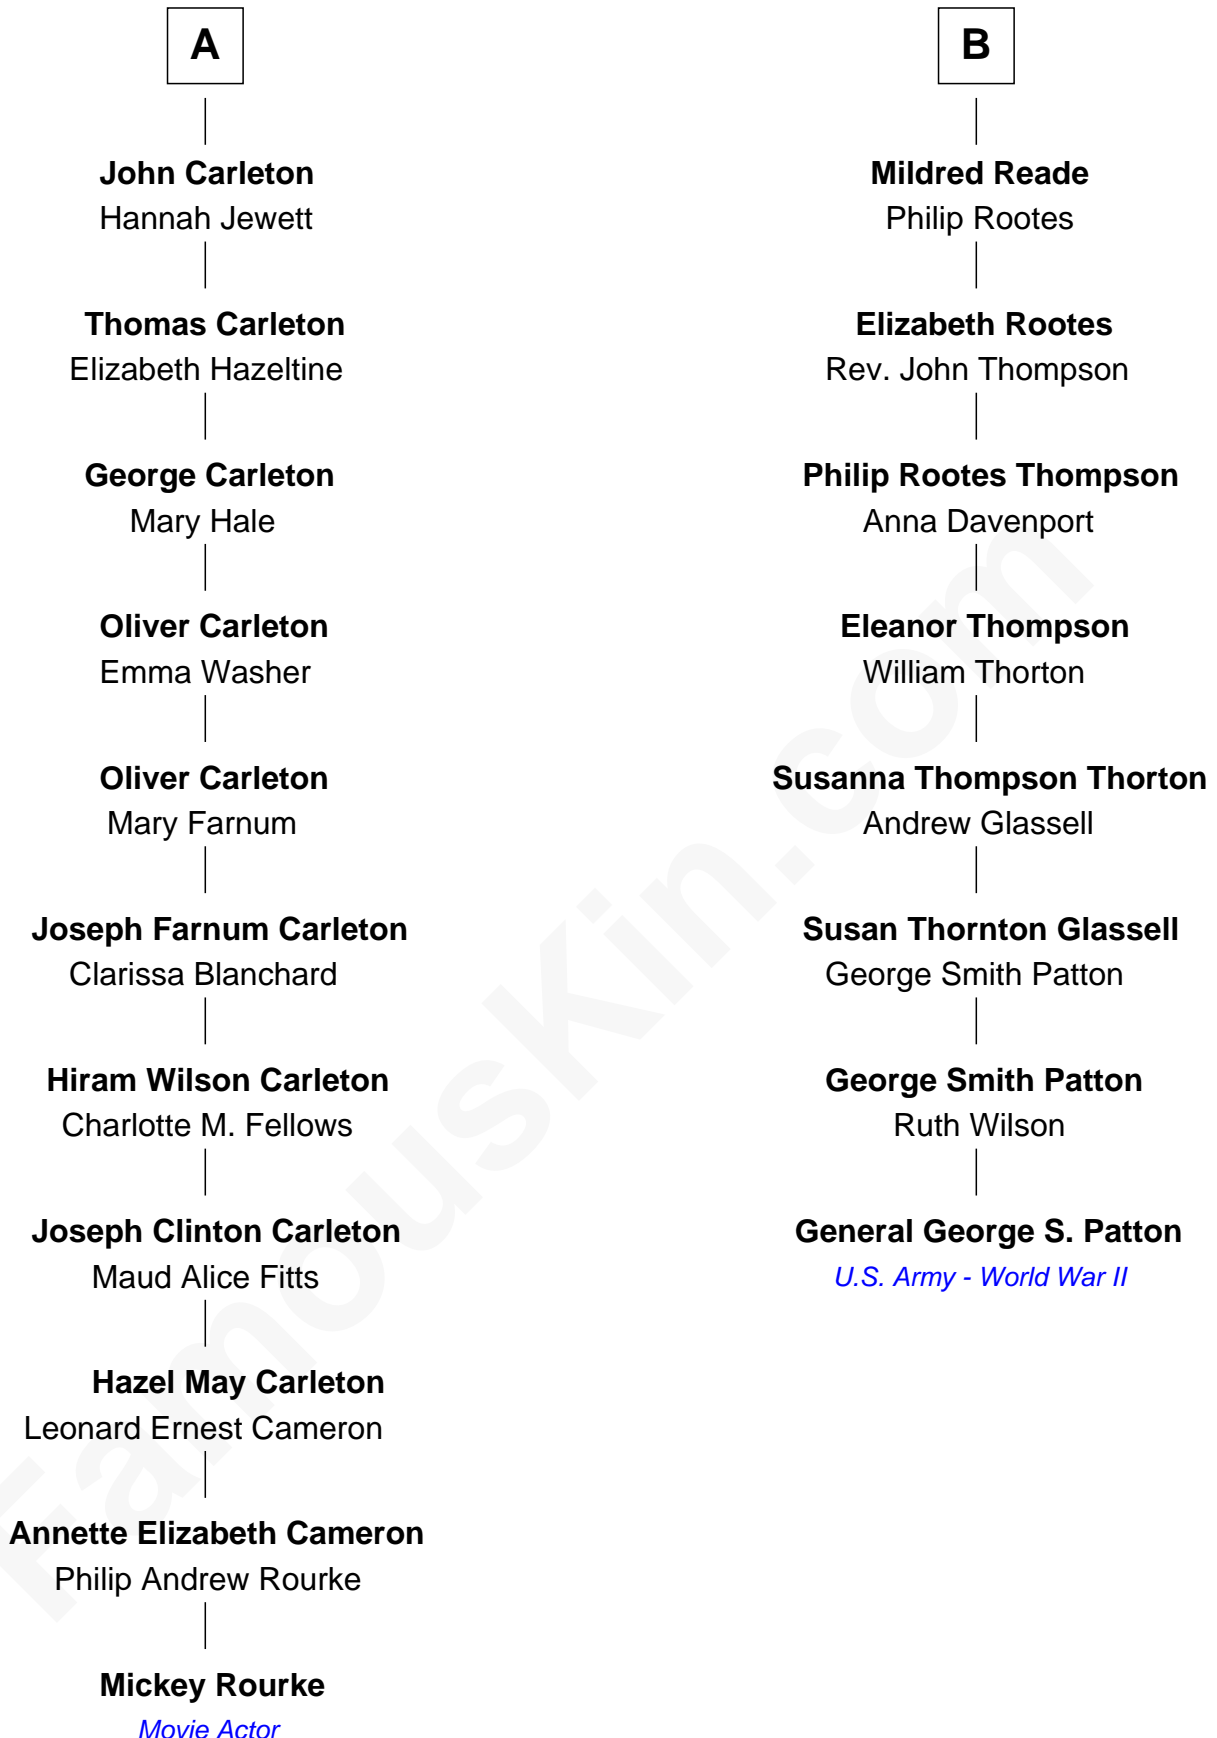

FamousKin.com
Relationship Chart of
Mickey Rourke
Movie Actor

14th cousin 3 times removed of
General George S. Patton
U.S. Army - World War II

Mickey Rourke photo by [Anton Belickiy](#) (CC BY 2.0)