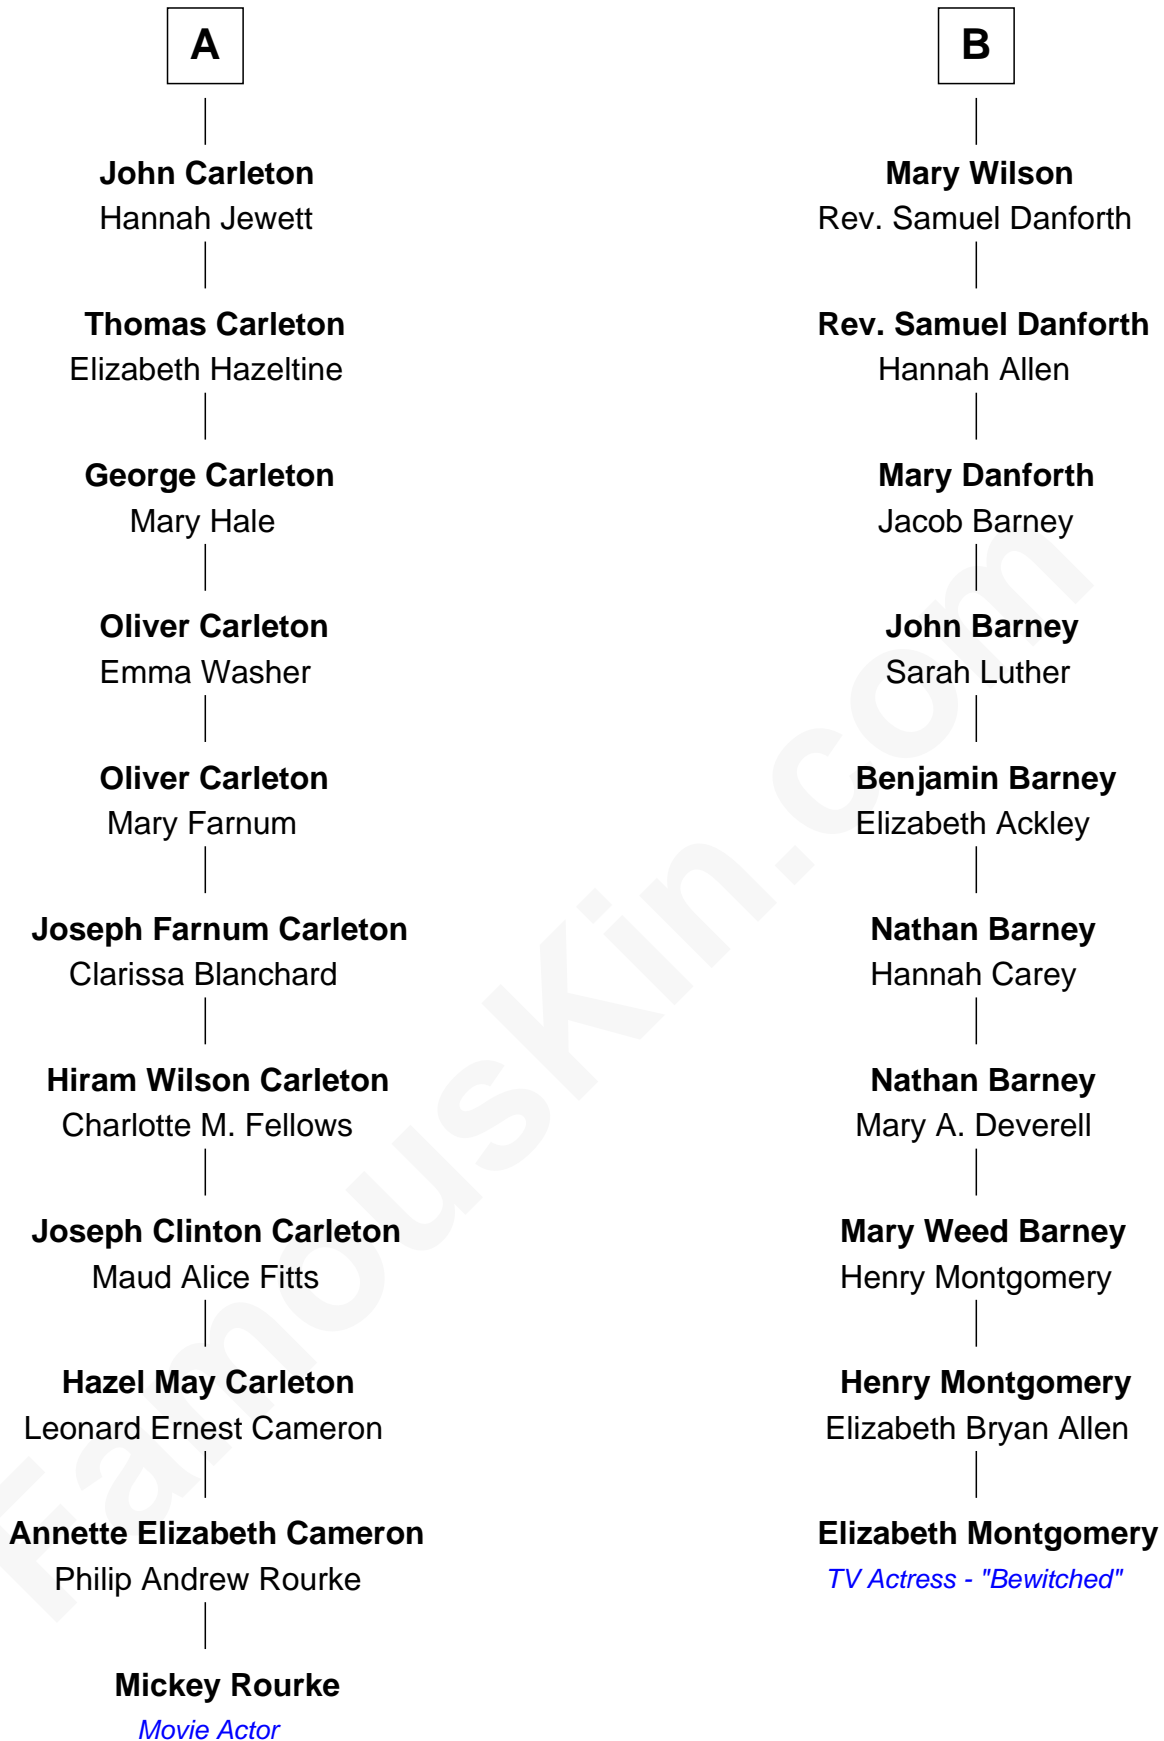

FamousKin.com
Relationship Chart of
Mickey Rourke
Movie Actor

16th cousin 1 time removed of
Elizabeth Montgomery
TV Actress - "Bewitched"

Mickey Rourke photo by [Anton Belickiy](#) (CC BY 2.0)