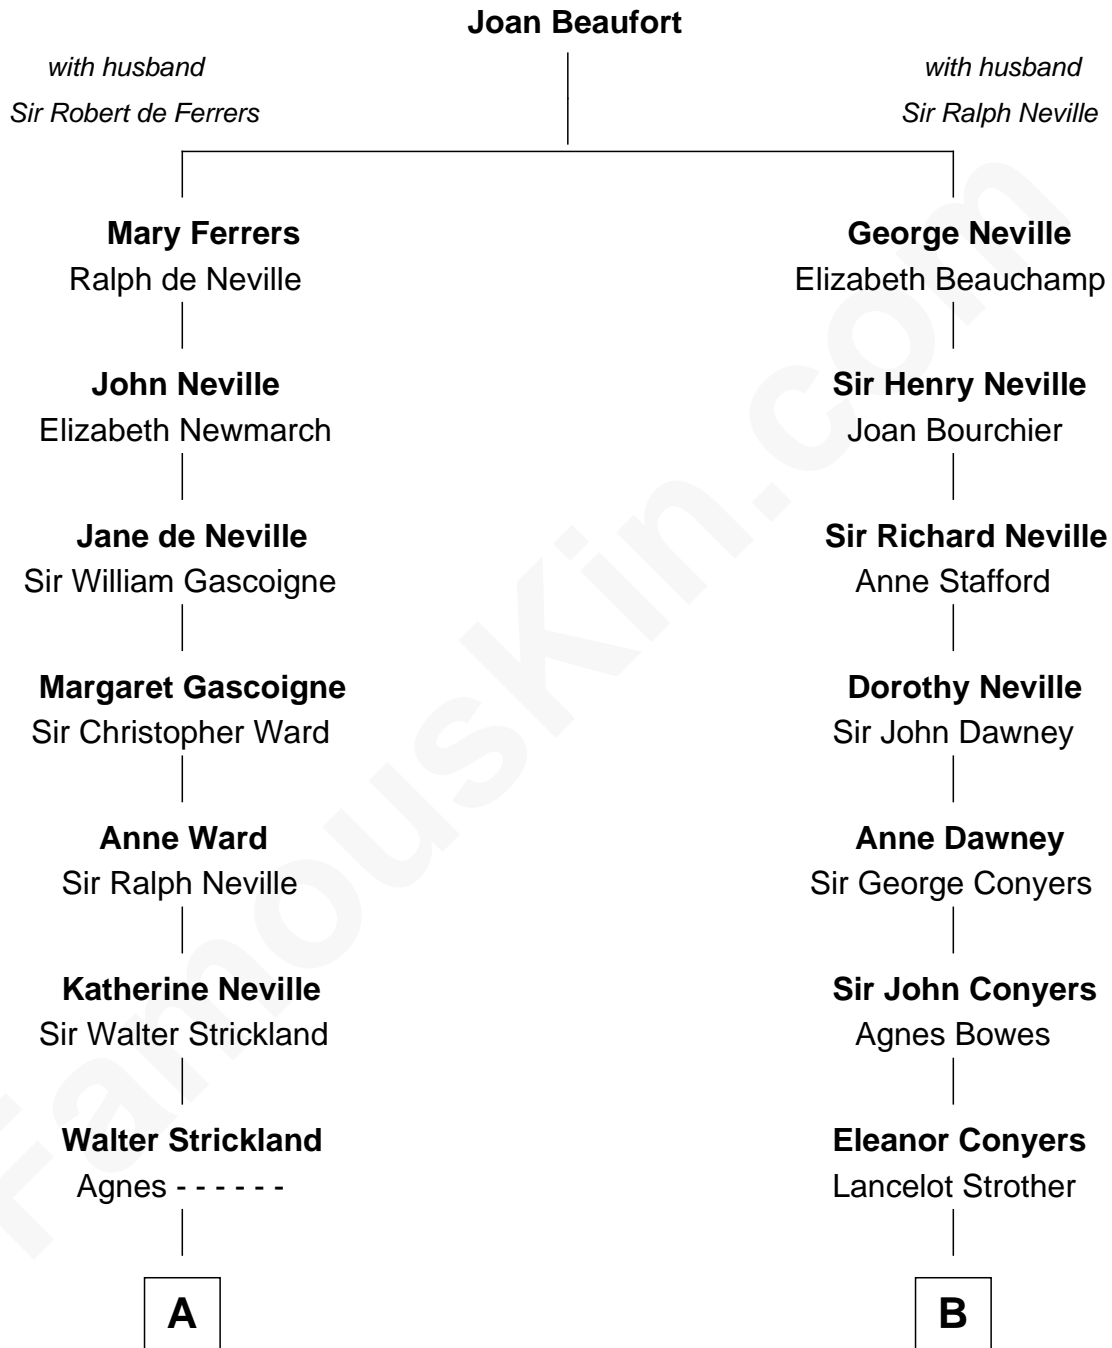

FamousKin.com
Relationship Chart of
Mickey Rourke
Movie Actor

17th cousin 3 times removed of

Jimmy Carter
39th U.S. President

C

—
Joseph Clinton Carleton

Maud Alice Fitts

—
Hazel May Carleton

Leonard Ernest Cameron

—
Annette Elizabeth Cameron

Philip Andrew Rourke

—
Mickey Rourke

Movie Actor

FamousKin.com