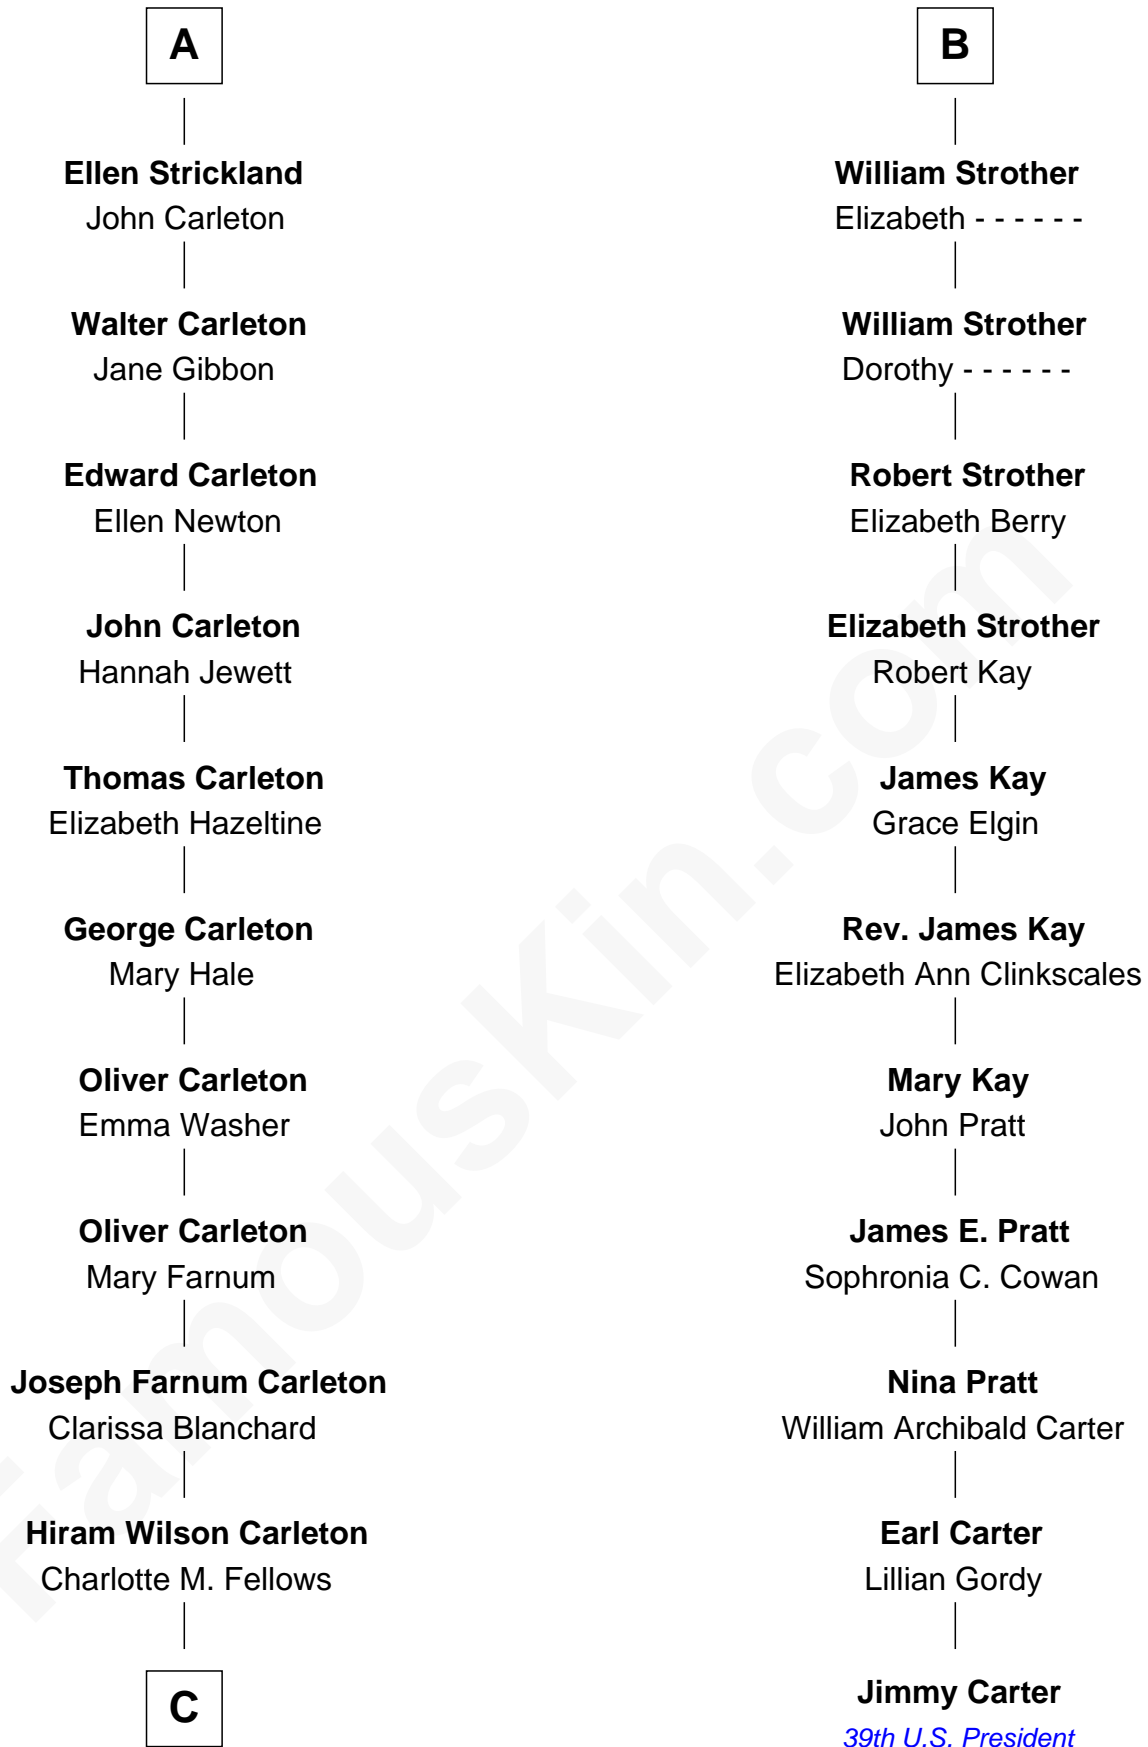

FamousKin.com
Relationship Chart of
Mickey Rourke
Movie Actor

17th cousin 3 times removed of

Jimmy Carter
39th U.S. President

C

—
Joseph Clinton Carleton

Maud Alice Fitts

—
Hazel May Carleton

Leonard Ernest Cameron

—
Annette Elizabeth Cameron

Philip Andrew Rourke

—
Mickey Rourke

Movie Actor

FamousKin.com