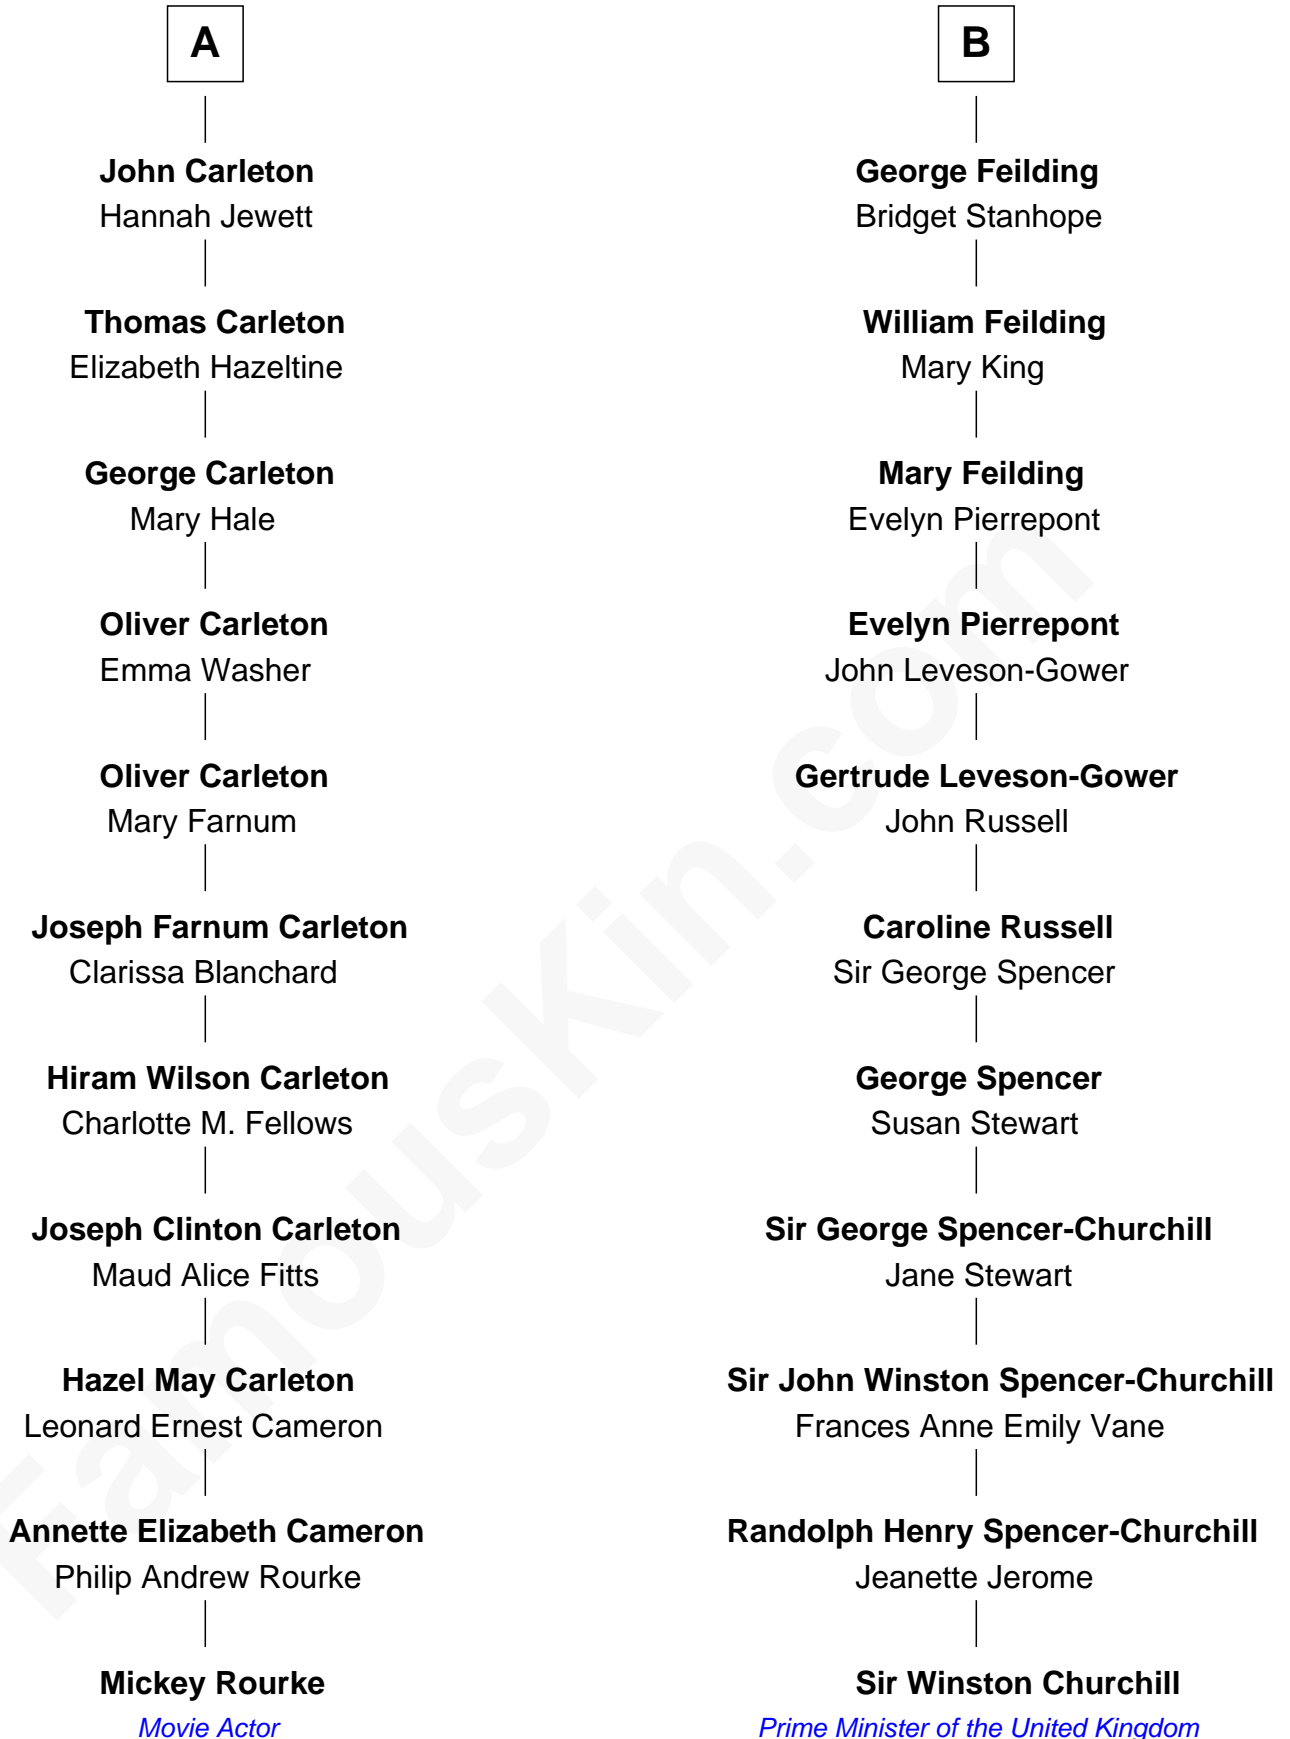

FamousKin.com Relationship Chart of

Mickey Rourke

Movie Actor

17th cousin of

Sir Winston Churchill

Prime Minister of the United Kingdom

Sir William FitzHugh

Margery Willoughby

Mickey Rourke photo by [Anton Belickiy](#) (CC BY 2.0)