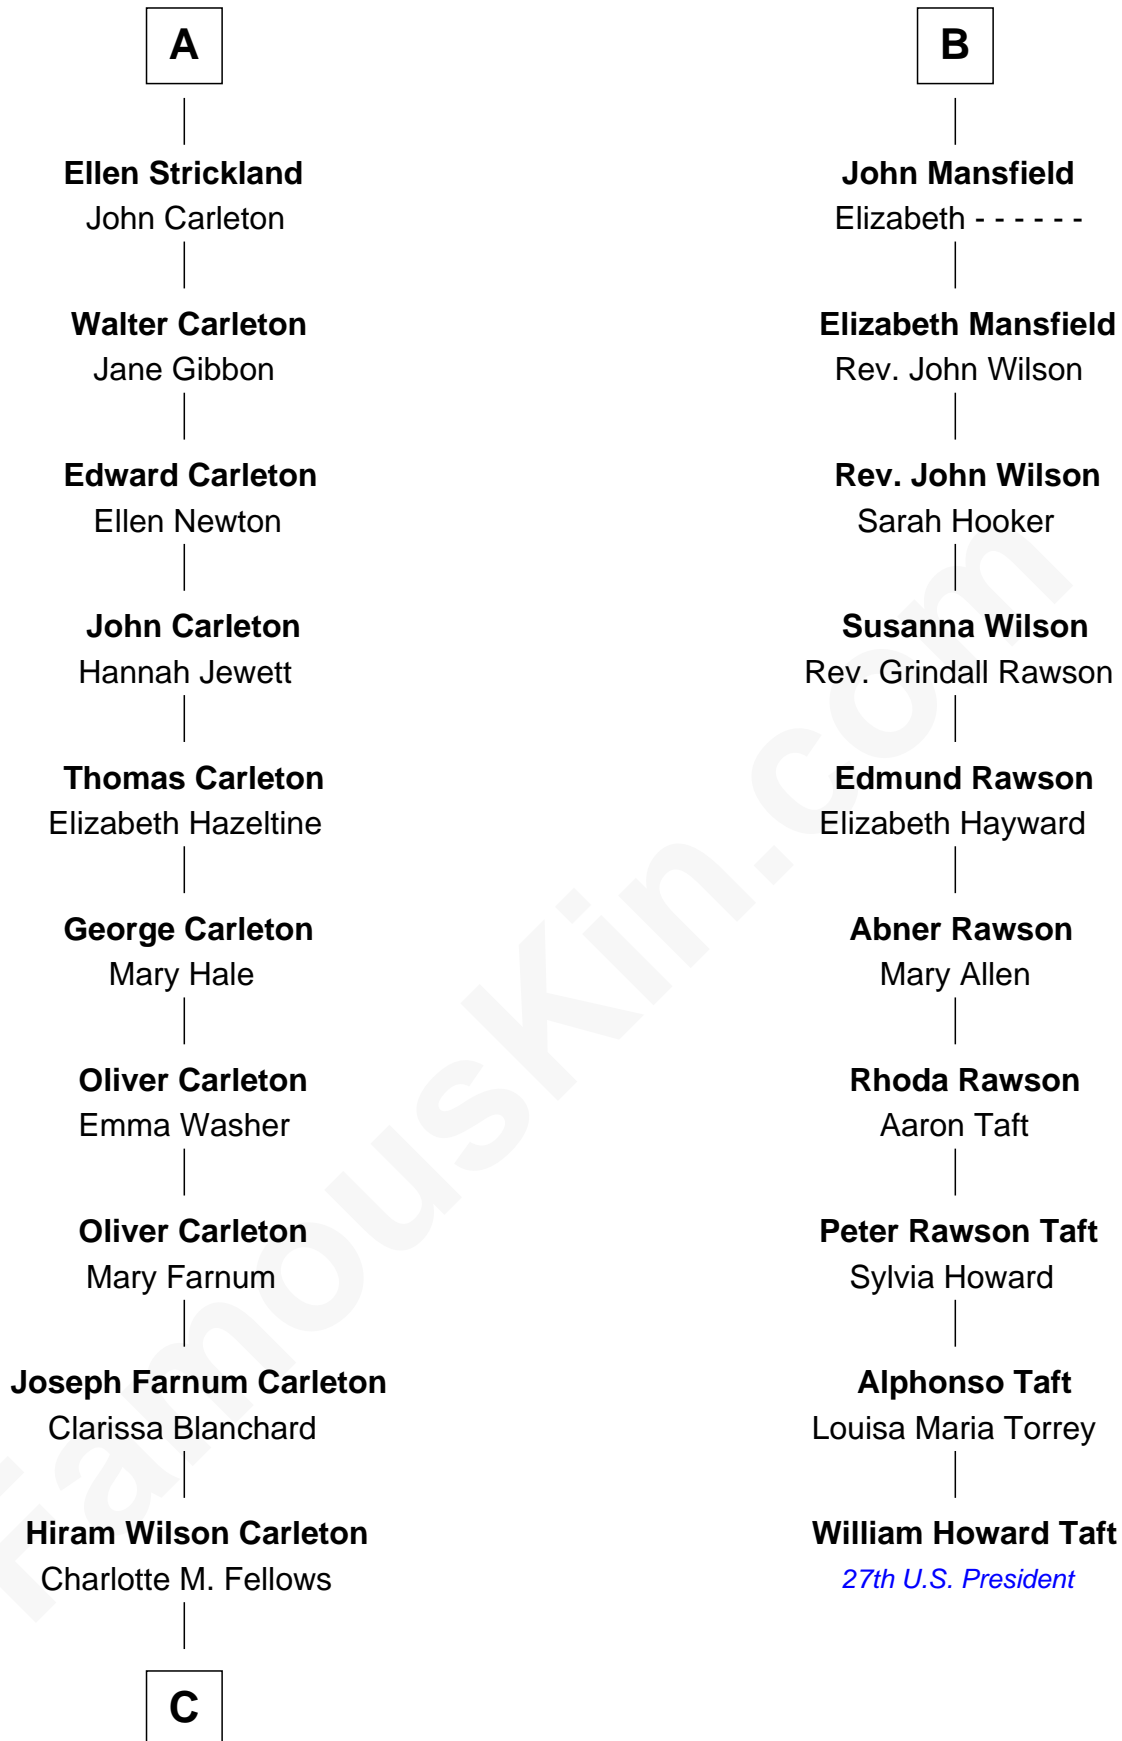

**FamousKin.com**  
**Relationship Chart of**  
**Mickey Rourke**  
*Movie Actor*

16th cousin 4 times removed of  
**William Howard Taft**  
*27th U.S. President*

**C**

—  
**Joseph Clinton Carleton**

Maud Alice Fitts

—  
**Hazel May Carleton**

Leonard Ernest Cameron

—  
**Annette Elizabeth Cameron**

Philip Andrew Rourke

—  
**Mickey Rourke**

*Movie Actor*

FamousKin.com