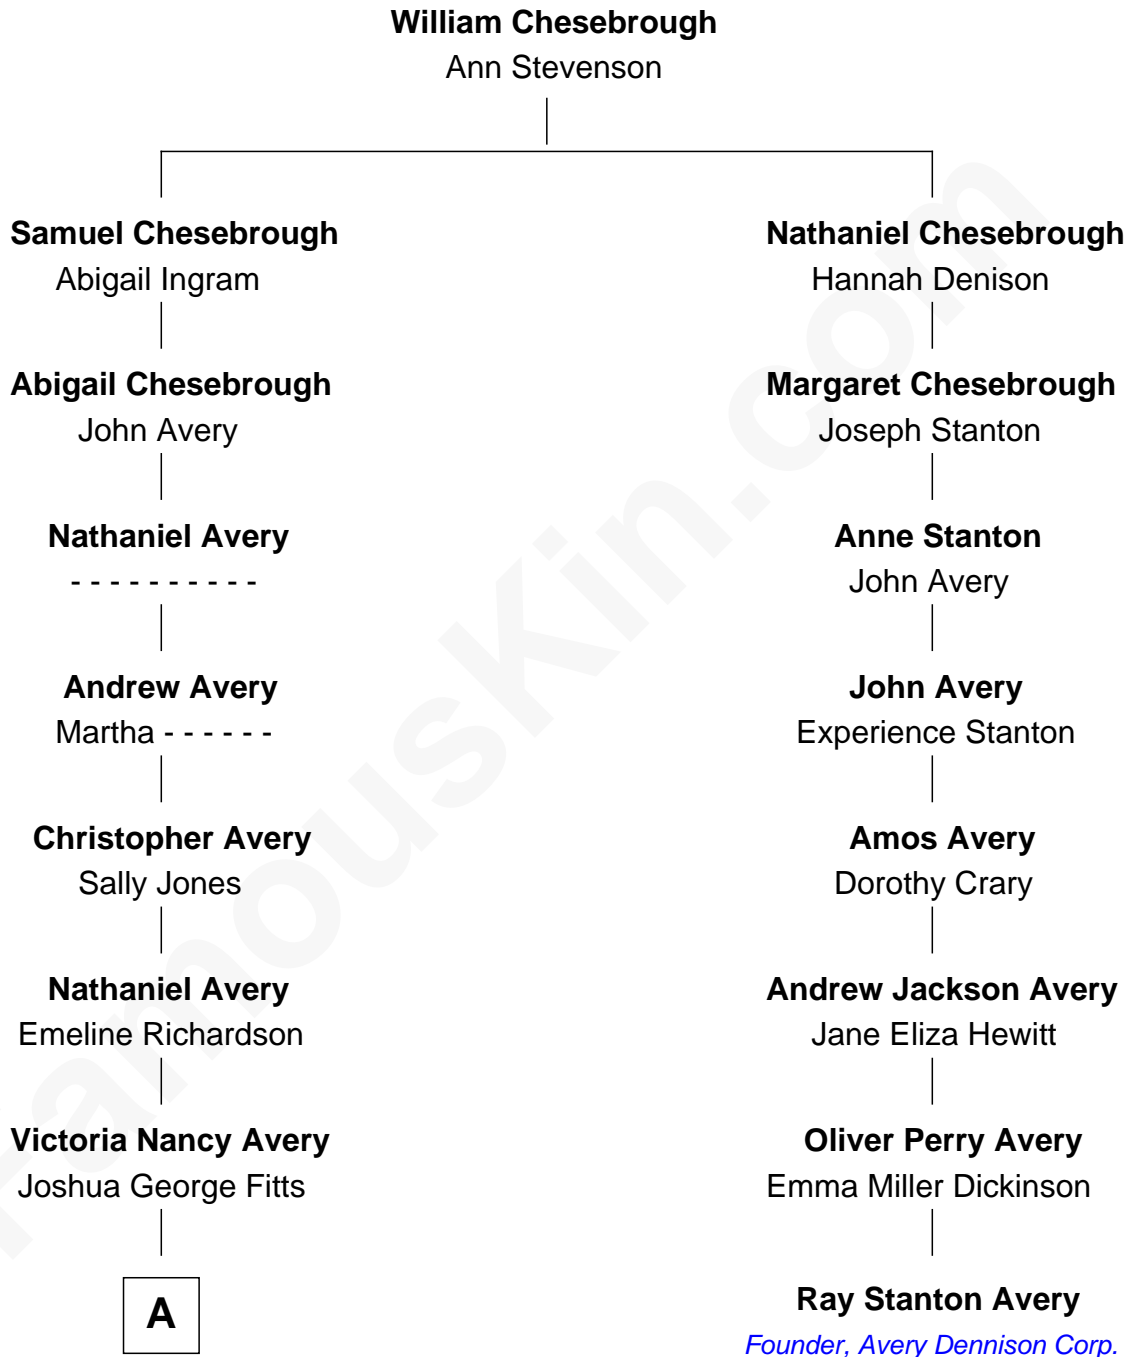

**FamousKin.com**  
**Relationship Chart of**  
**Mickey Rourke**  
*Movie Actor*

7th cousin 3 times removed of

**Ray Stanton Avery**  
*Founder, Avery Dennison Corp.*

**A**

—  
**Maud Alice Fitts**  
Joseph Clinton Carleton

—  
**Hazel May Carleton**  
Leonard Ernest Cameron

—  
**Annette Elizabeth Cameron**  
Philip Andrew Rourke

—  
**Mickey Rourke**  
*Movie Actor*

FamousKin.com