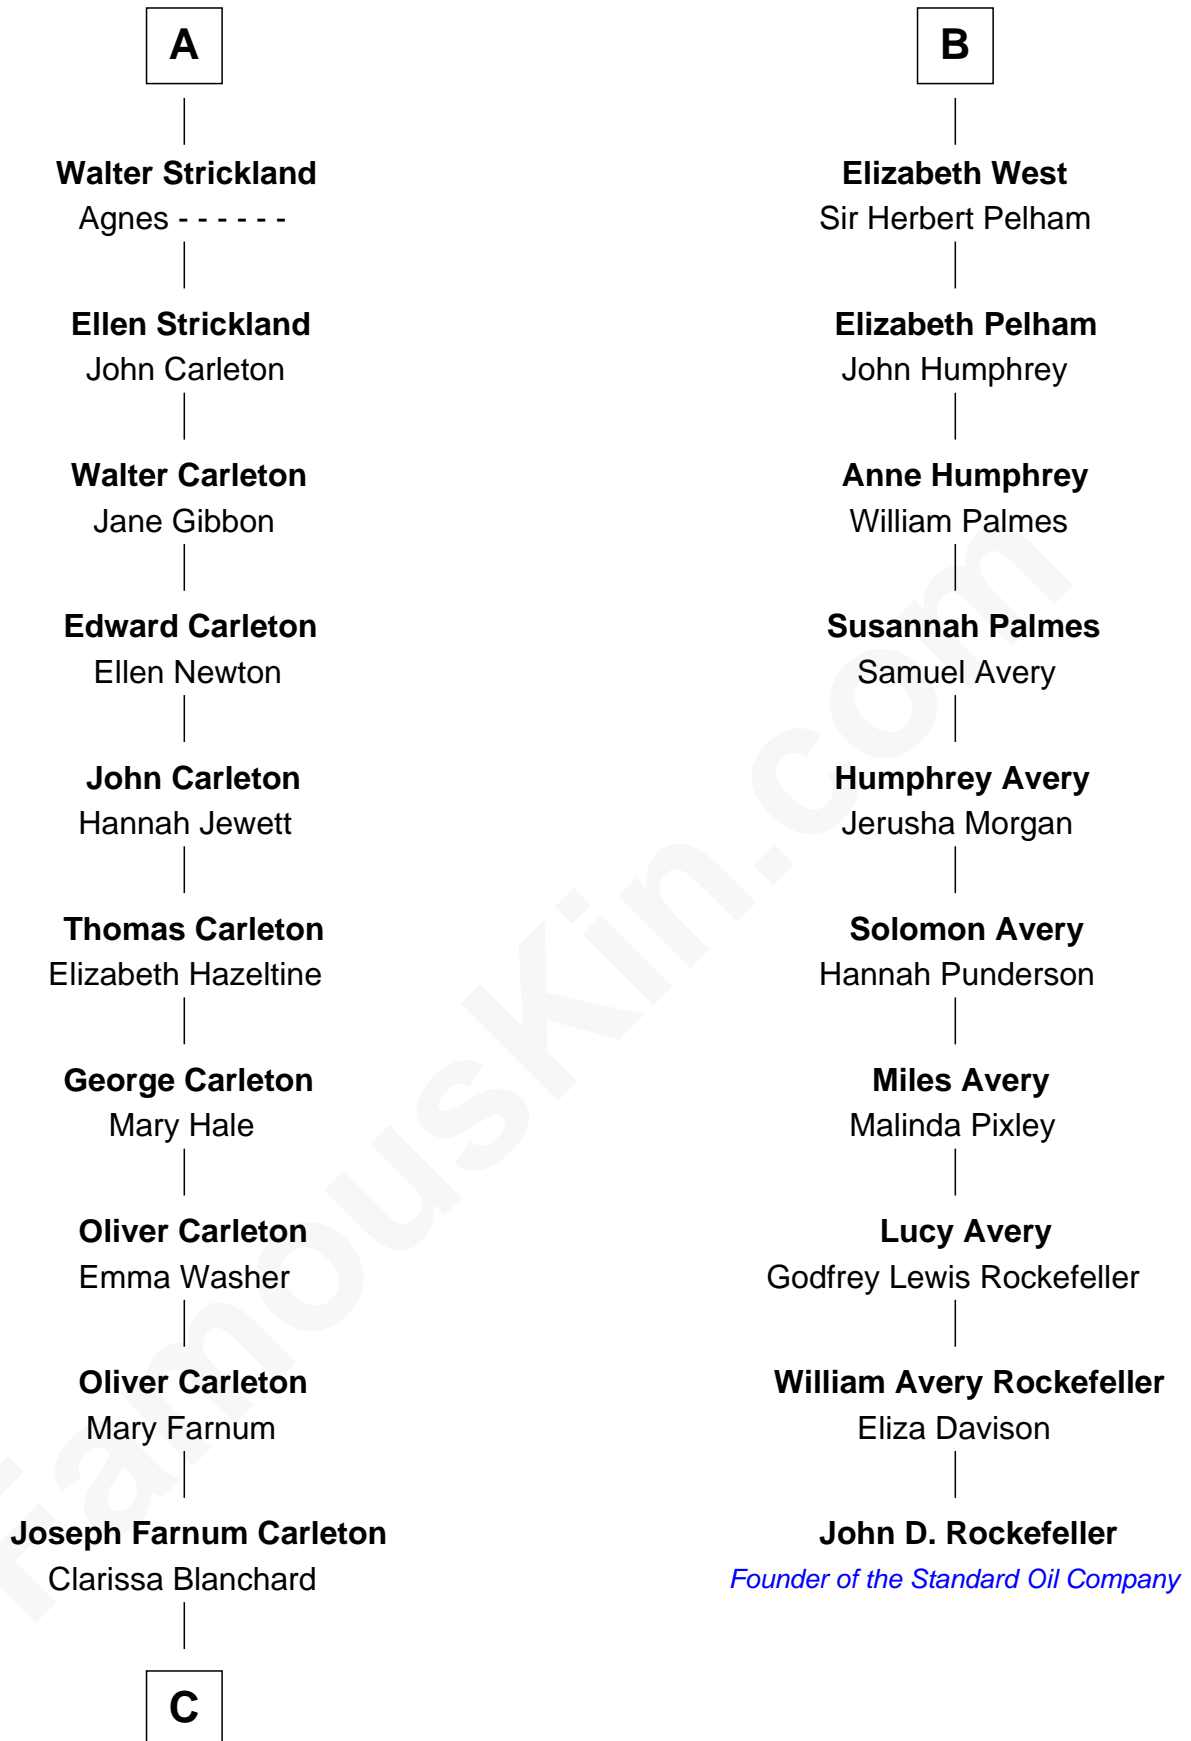

FamousKin.com
Relationship Chart of
Mickey Rourke
Movie Actor

16th cousin 5 times removed of

John D. Rockefeller
Founder of the Standard Oil Company

John of Gaunt
 Katherine Roet

C

—
Hiram Wilson Carleton

Charlotte M. Fellows

—
Joseph Clinton Carleton

Maud Alice Fitts

—
Hazel May Carleton

Leonard Ernest Cameron

—
Annette Elizabeth Cameron

Philip Andrew Rourke

—
Mickey Rourke

Movie Actor