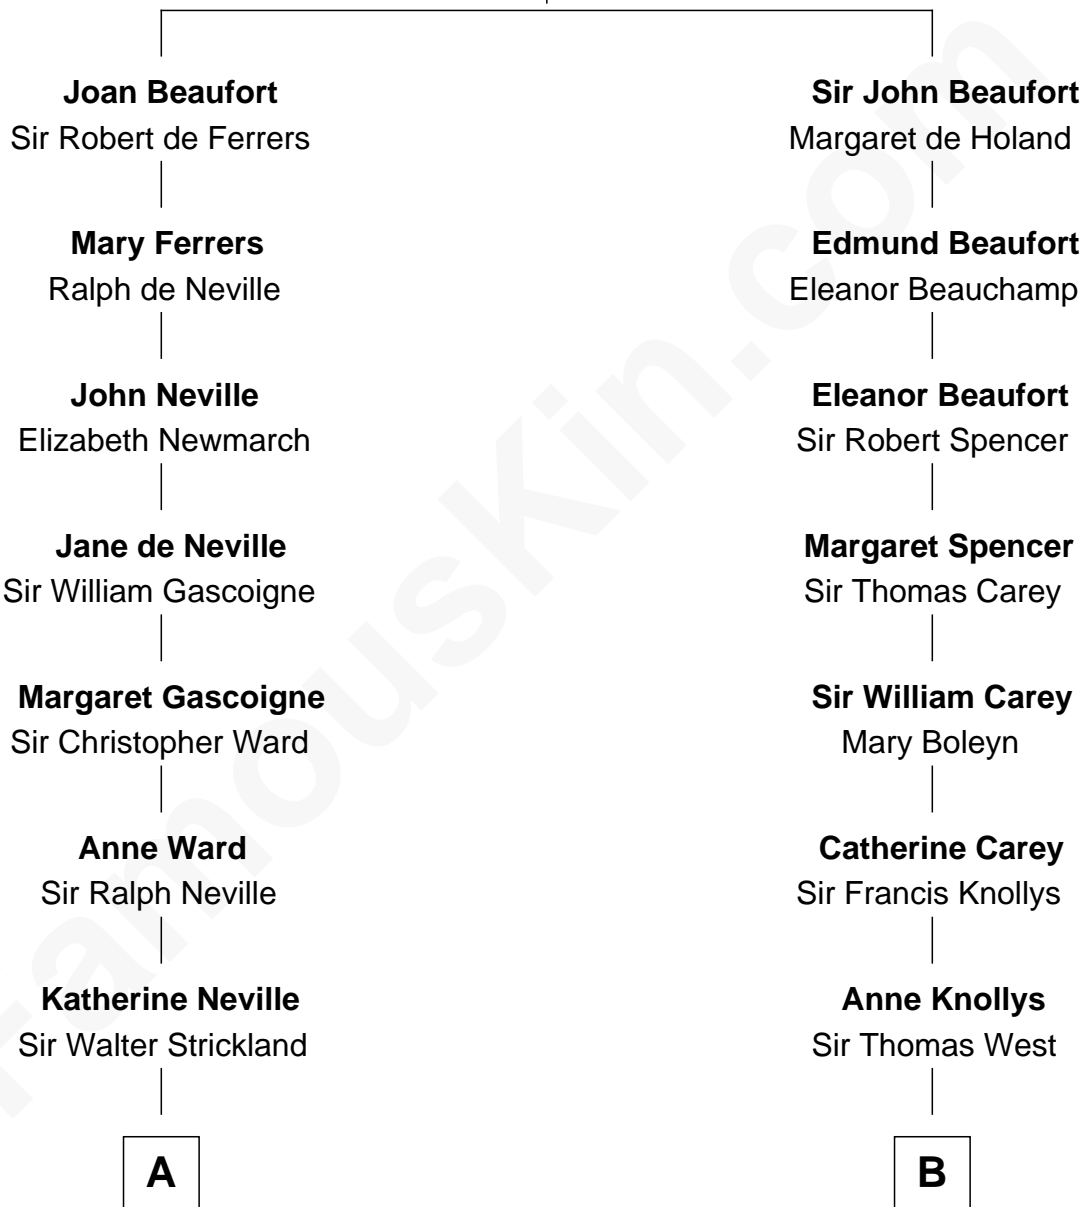

FamousKin.com
Relationship Chart of
Mickey Rourke
Movie Actor

16th cousin 5 times removed of

John D. Rockefeller
Founder of the Standard Oil Company

John of Gaunt
 Katherine Roet

C

—
Hiram Wilson Carleton

Charlotte M. Fellows

—
Joseph Clinton Carleton

Maud Alice Fitts

—
Hazel May Carleton

Leonard Ernest Cameron

—
Annette Elizabeth Cameron

Philip Andrew Rourke

—
Mickey Rourke

Movie Actor