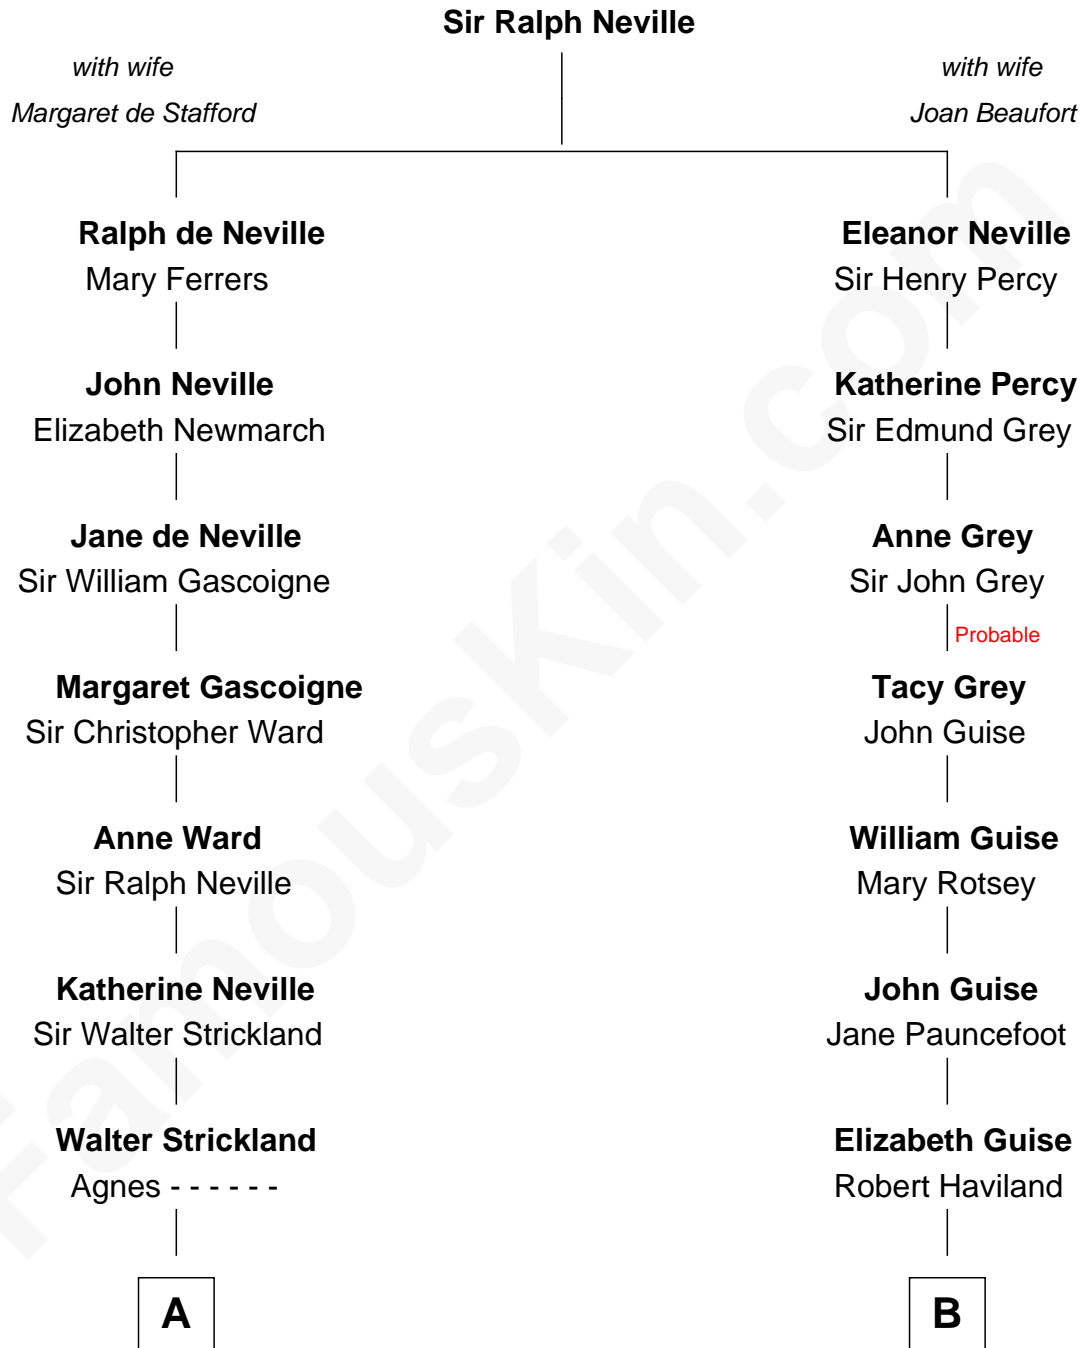

FamousKin.com
Relationship Chart of
Mickey Rourke
Movie Actor

17th cousin 3 times removed of
Raquel Welch
Movie Actress

C

—
Joseph Clinton Carleton

Maud Alice Fitts

—
Hazel May Carleton

Leonard Ernest Cameron

—
Annette Elizabeth Cameron

Philip Andrew Rourke

—
Mickey Rourke

Movie Actor