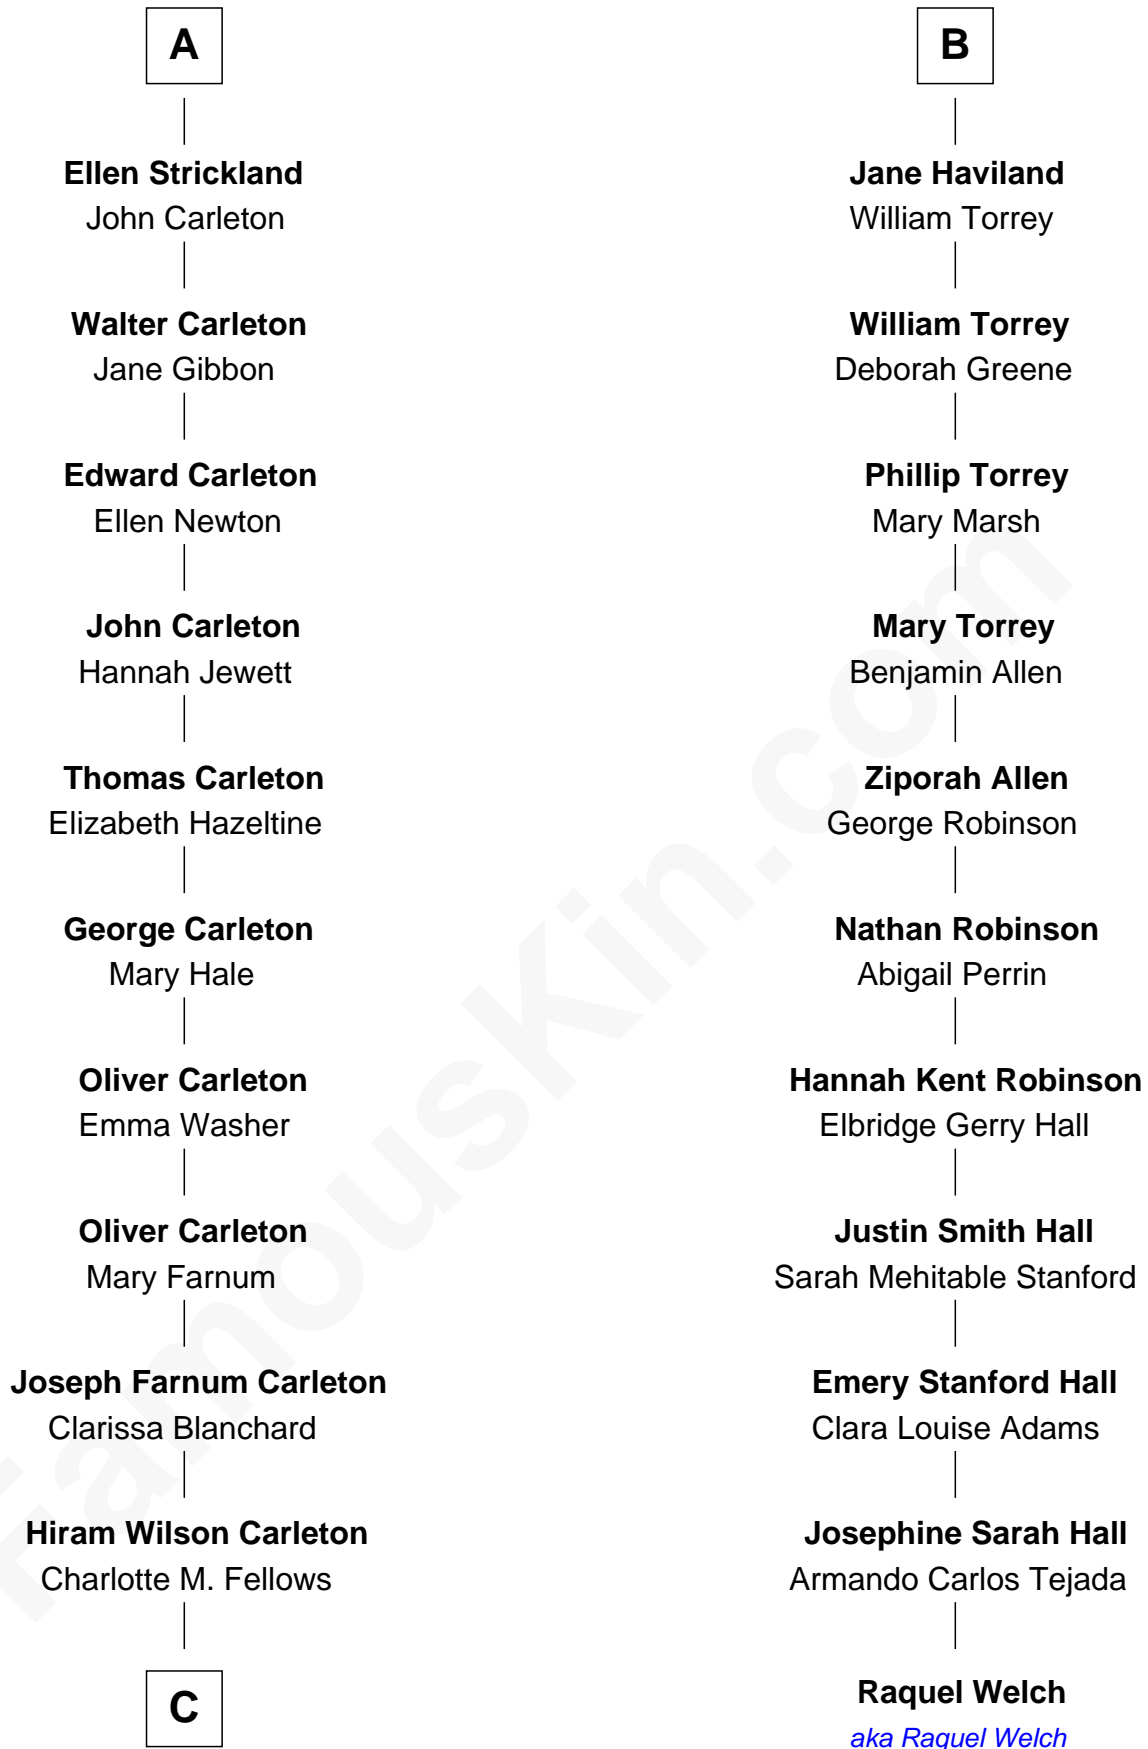

FamousKin.com
Relationship Chart of
Mickey Rourke
Movie Actor

17th cousin 3 times removed of
Raquel Welch
Movie Actress

C

—
Joseph Clinton Carleton

Maud Alice Fitts

—
Hazel May Carleton

Leonard Ernest Cameron

—
Annette Elizabeth Cameron

Philip Andrew Rourke

—
Mickey Rourke

Movie Actor