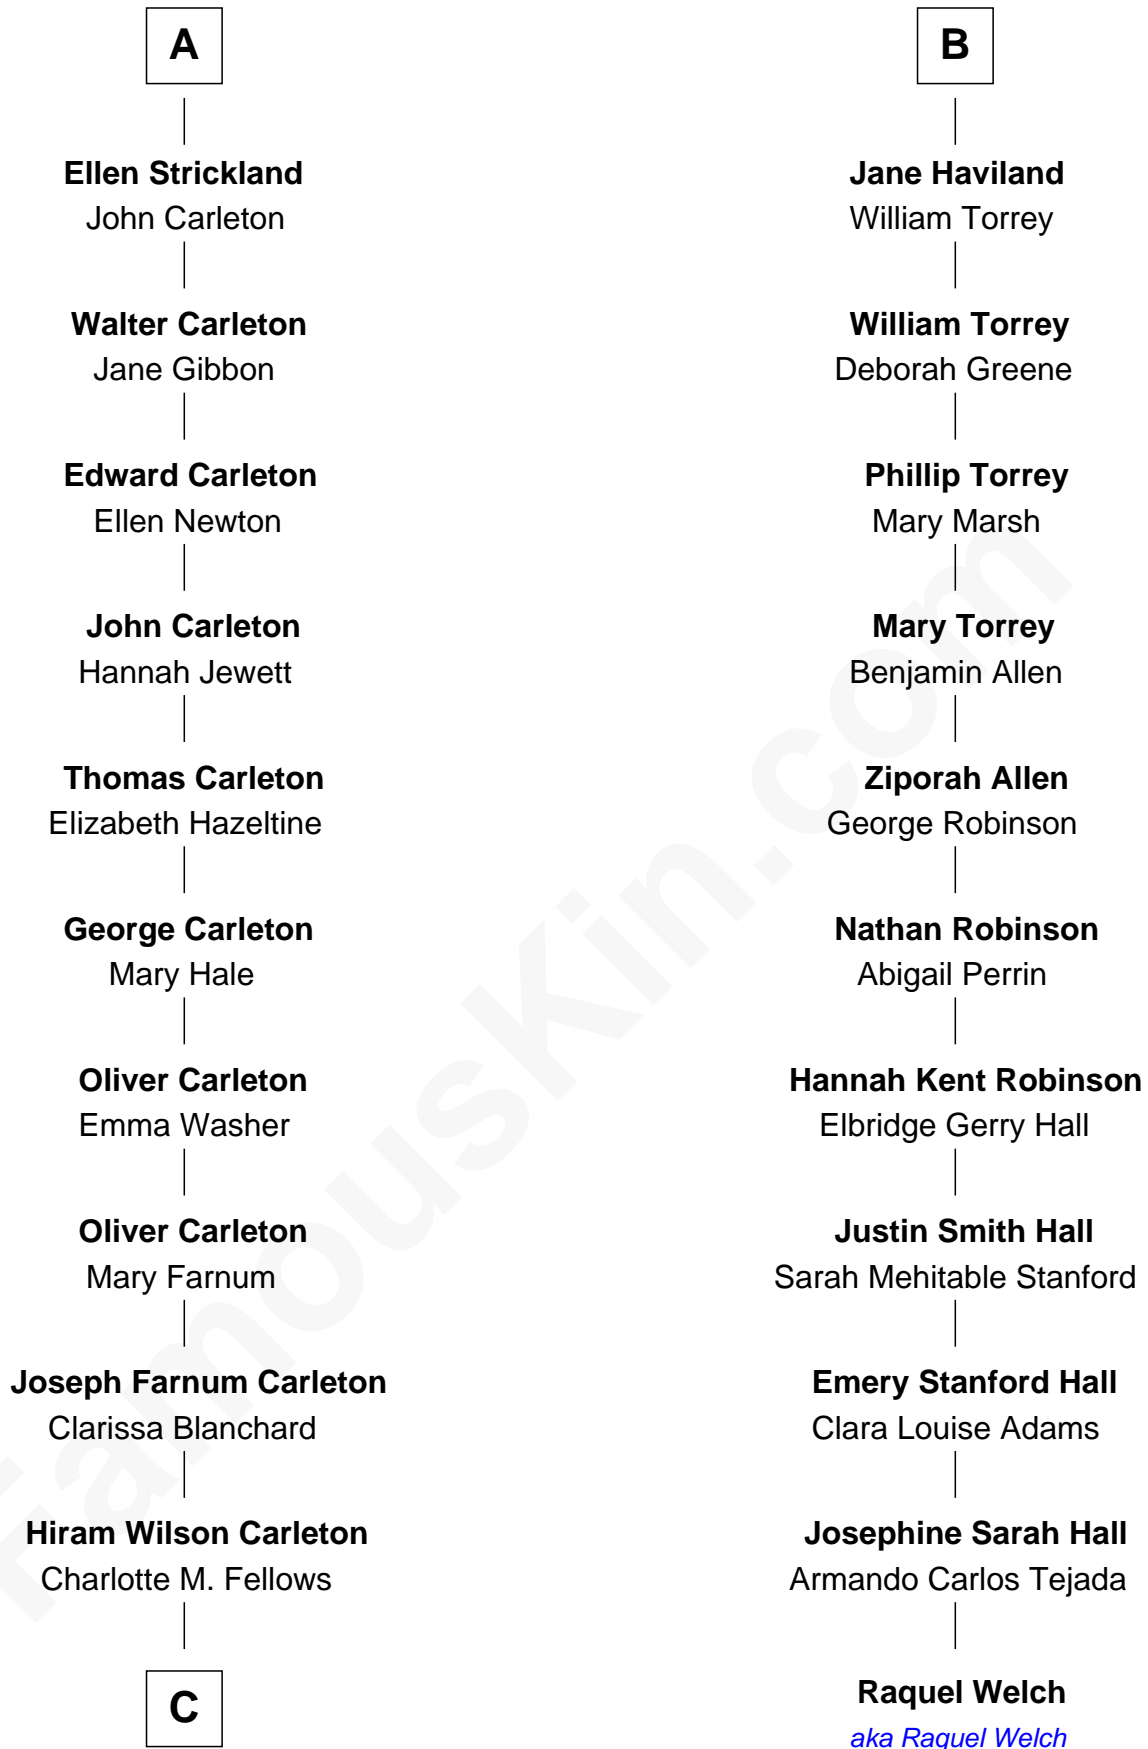

FamousKin.com
Relationship Chart of
Mickey Rourke
Movie Actor

17th cousin 3 times removed of
Raquel Welch
Movie Actress

C

—
Joseph Clinton Carleton

Maud Alice Fitts

—
Hazel May Carleton

Leonard Ernest Cameron

—
Annette Elizabeth Cameron

Philip Andrew Rourke

—
Mickey Rourke

Movie Actor

FamousKin.com