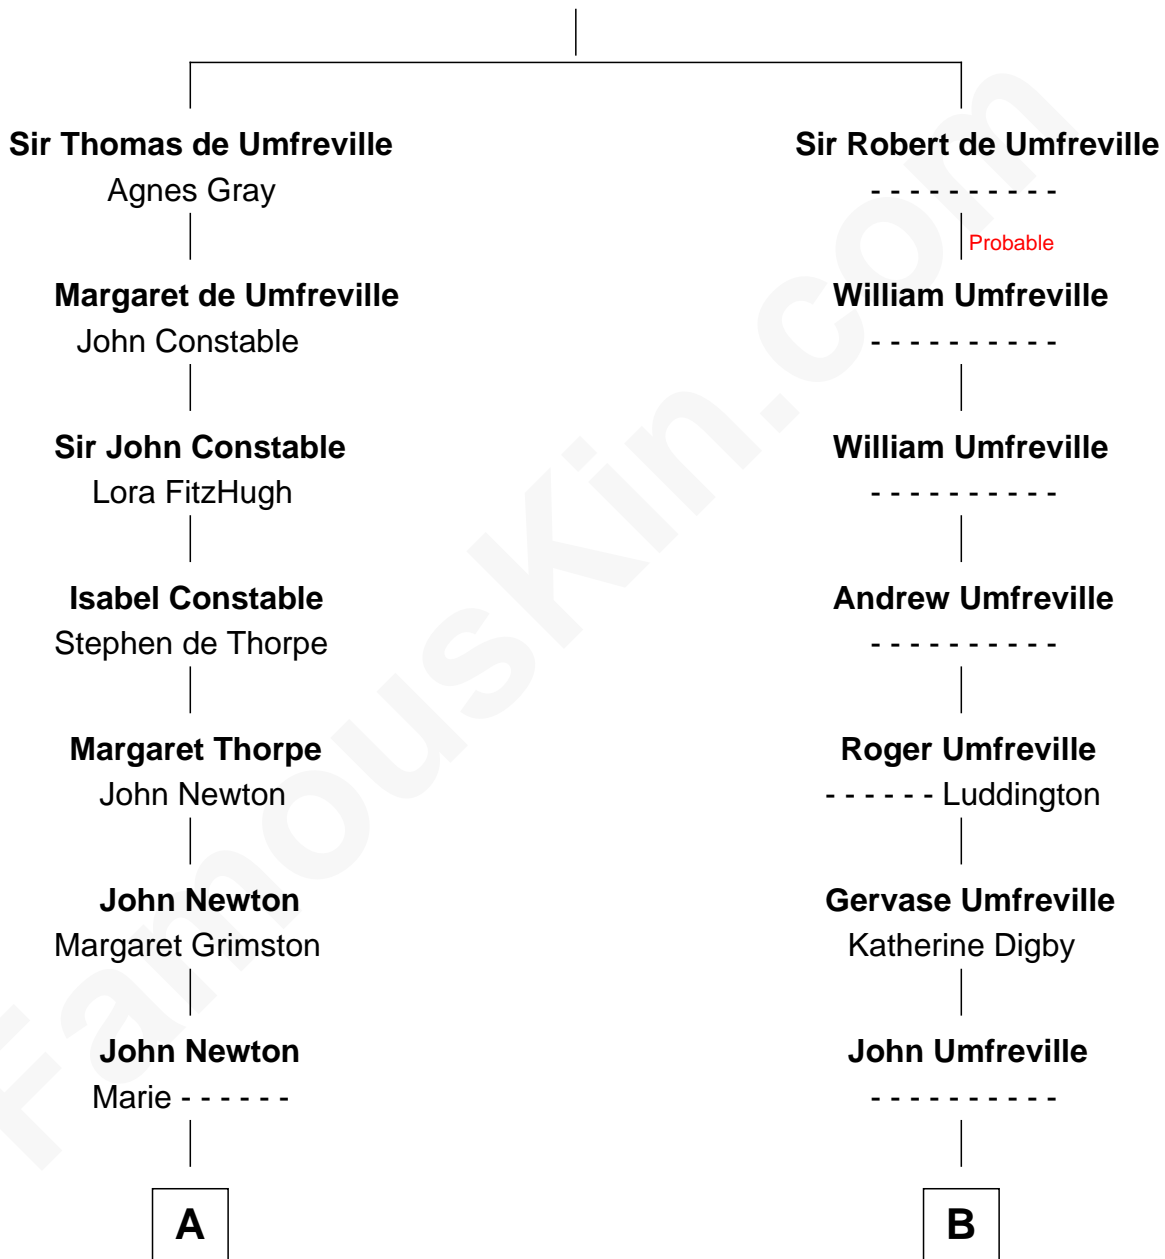

FamousKin.com
Relationship Chart of
Mickey Rourke
Movie Actor

14th cousin 5 times removed of

Helen (Herron) Taft
First Lady of President William H. Taft

Sir Thomas de Umfreville
 Joan de Roddam

C

Hazel May Carleton
Leonard Ernest Cameron

Annette Elizabeth Cameron
Philip Andrew Rourke

Mickey Rourke
Movie Actor

FamousKin.com