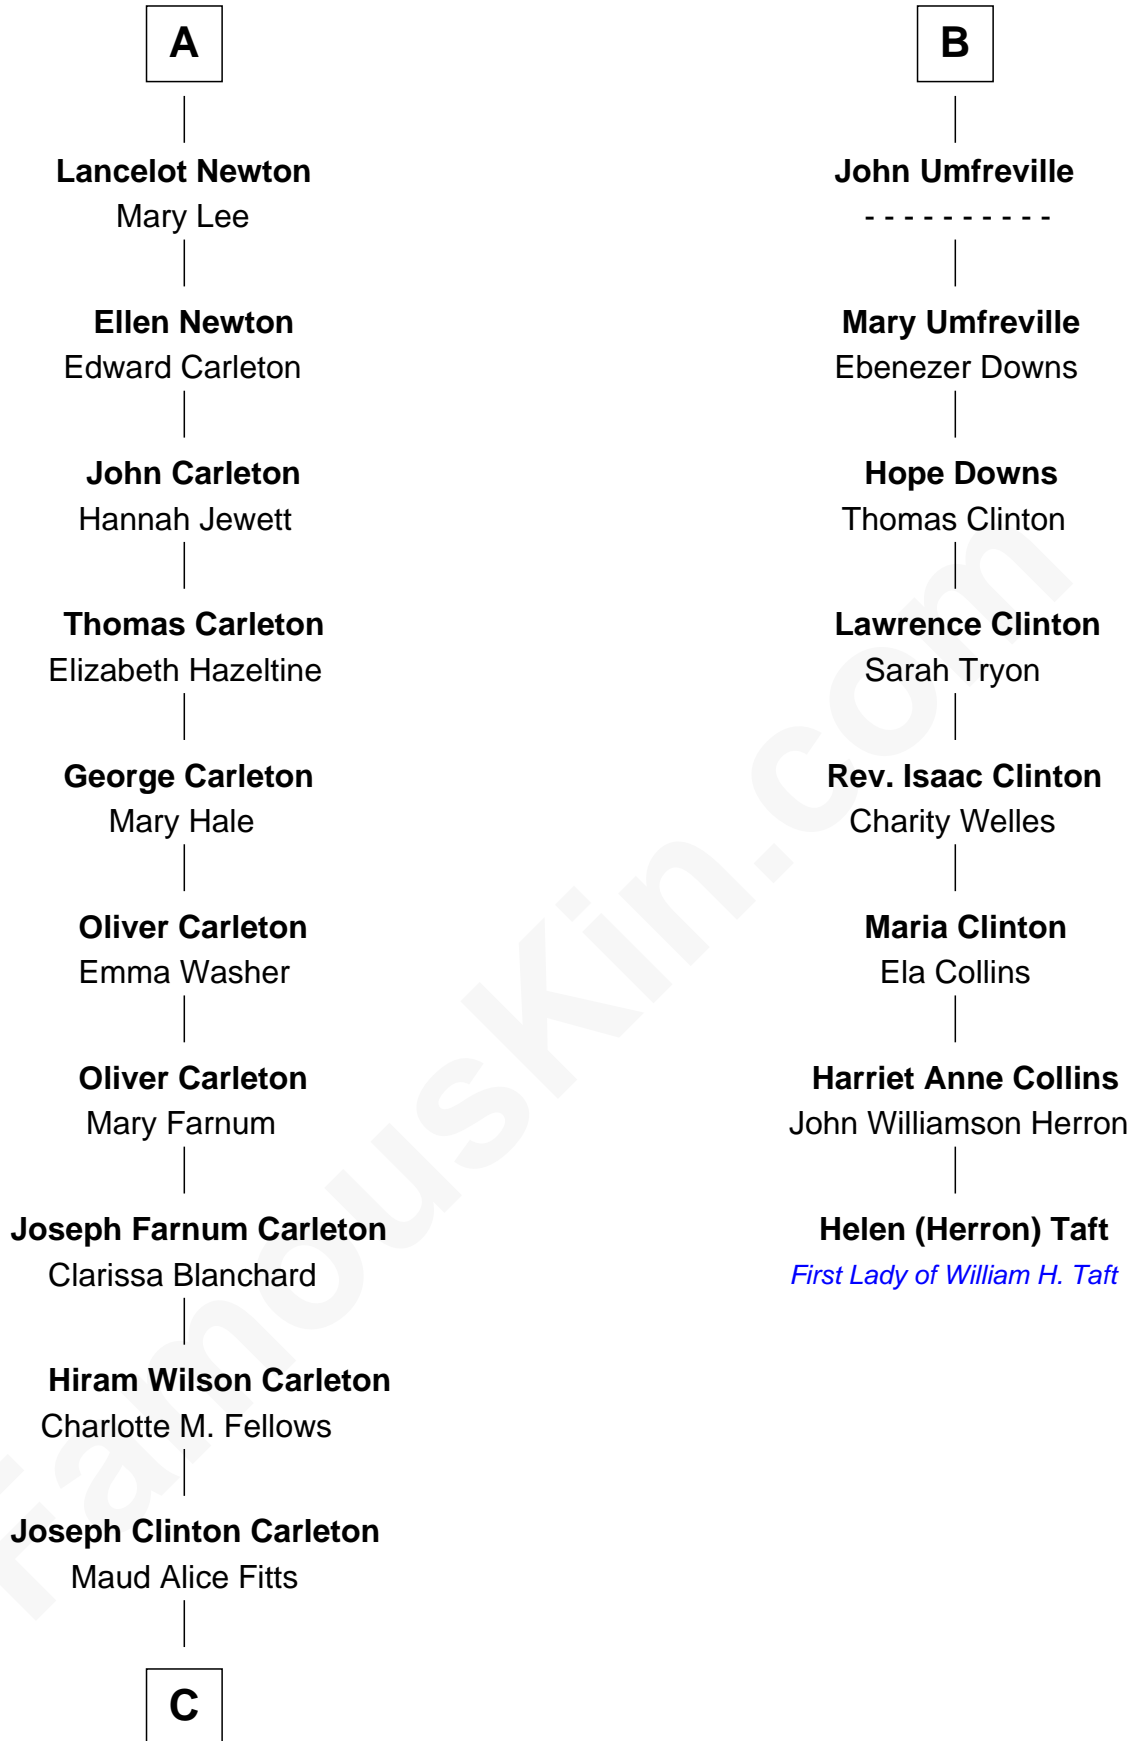

FamousKin.com
Relationship Chart of
Mickey Rourke
Movie Actor

14th cousin 5 times removed of

Helen (Herron) Taft
First Lady of President William H. Taft

Sir Thomas de Umfreville
 Joan de Roddam

C

Hazel May Carleton
Leonard Ernest Cameron

Annette Elizabeth Cameron
Philip Andrew Rourke

Mickey Rourke
Movie Actor

FamousKin.com