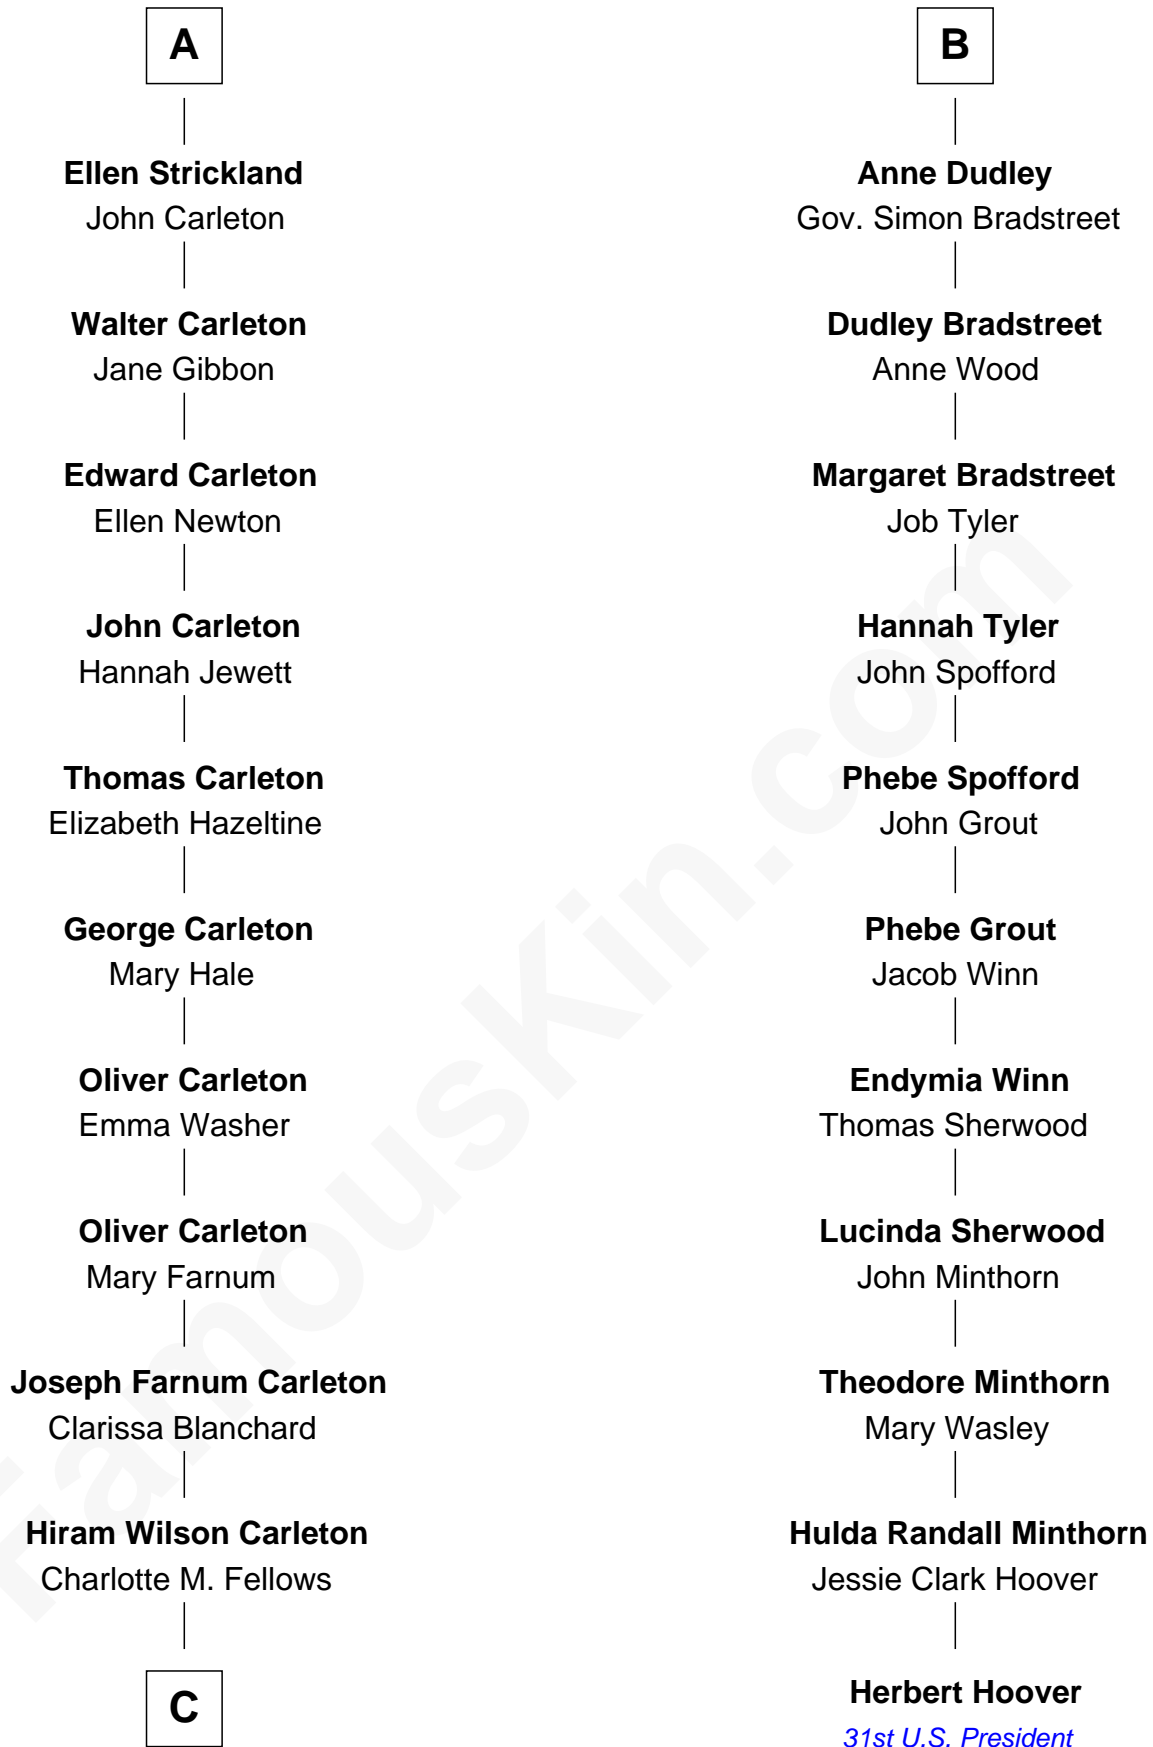

FamousKin.com
Relationship Chart of
Mickey Rourke
Movie Actor

17th cousin 3 times removed of

Herbert Hoover
31st U.S. President

C

—
Joseph Clinton Carleton

Maud Alice Fitts

—
Hazel May Carleton

Leonard Ernest Cameron

—
Annette Elizabeth Cameron

Philip Andrew Rourke

—
Mickey Rourke

Movie Actor

FamousKin.com