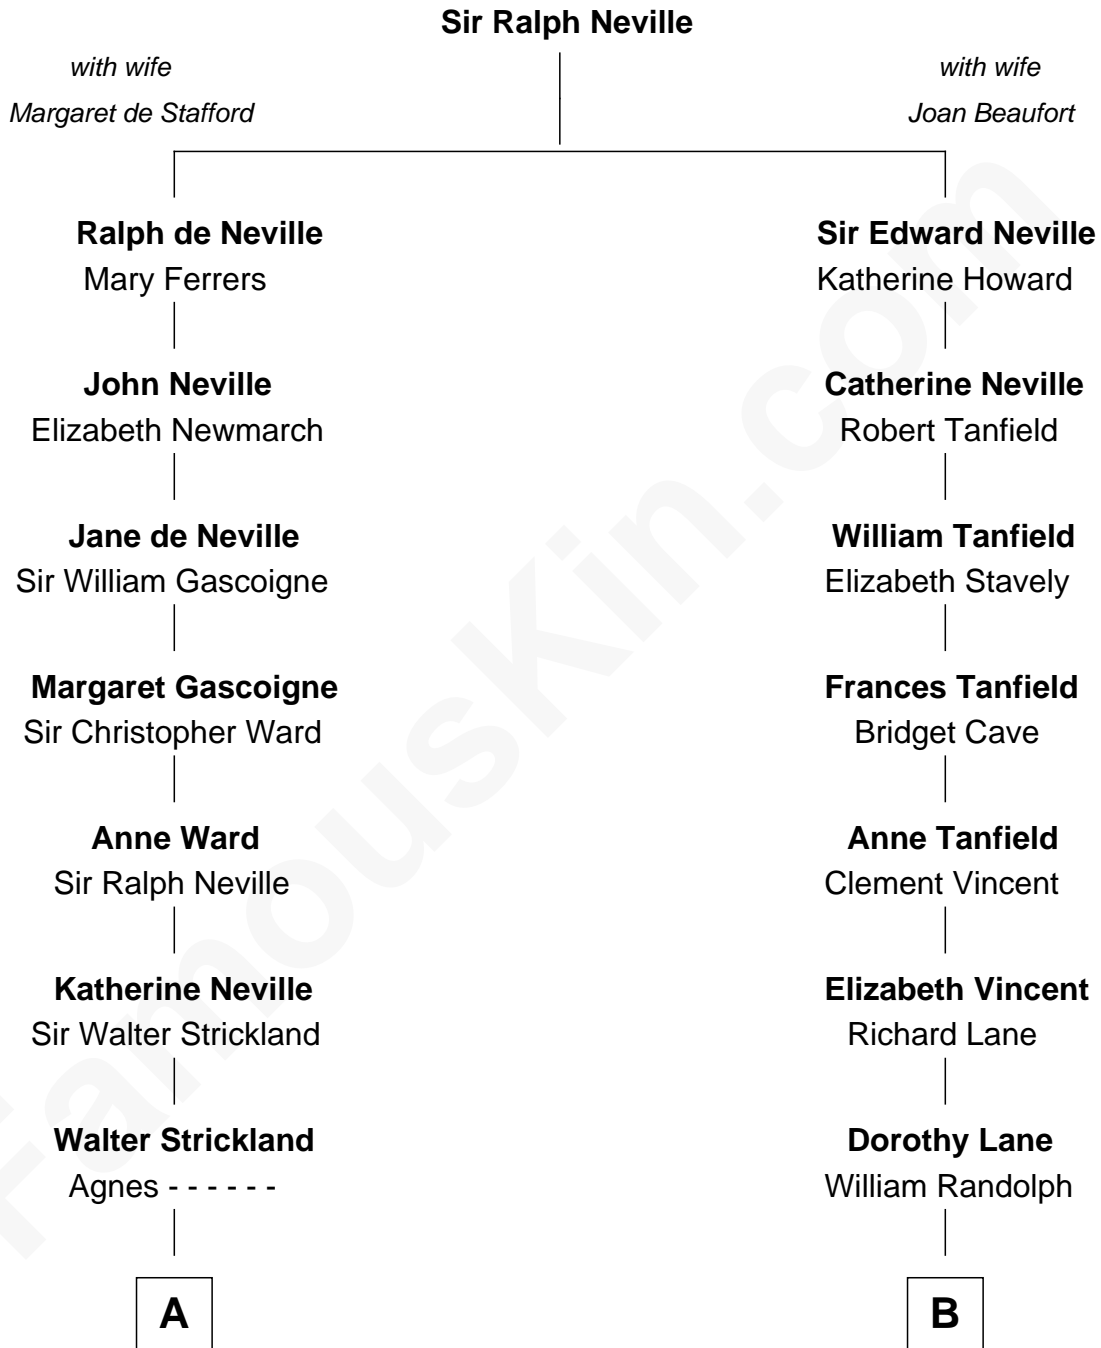

**FamousKin.com**  
**Relationship Chart of**  
**Mickey Rourke**  
*Movie Actor*

**15th cousin 5 times removed of**  
**Edith (Bolling) Wilson**  
*First Lady of President Woodrow Wilson*

**C**

—  
**Joseph Clinton Carleton**

Maud Alice Fitts

—  
**Hazel May Carleton**

Leonard Ernest Cameron

—  
**Annette Elizabeth Cameron**

Philip Andrew Rourke

—  
**Mickey Rourke**

*Movie Actor*