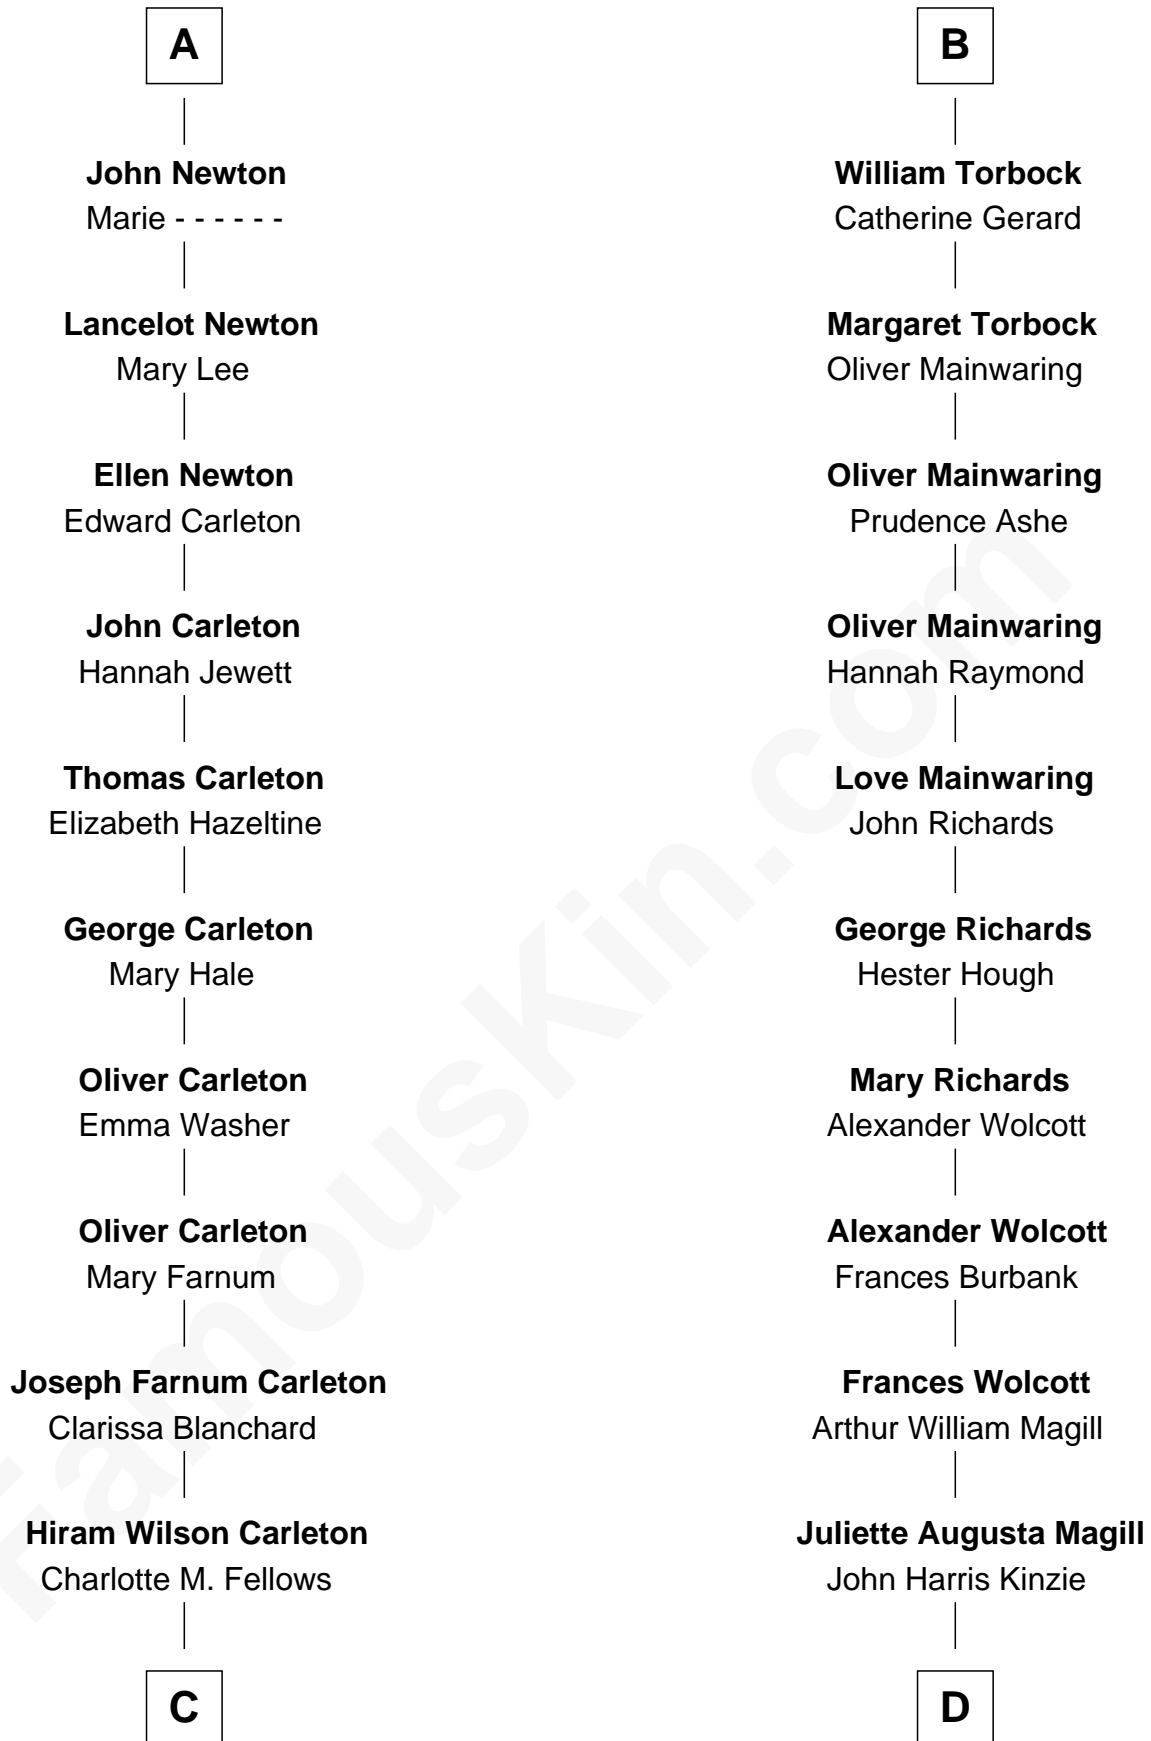

FamousKin.com
Relationship Chart of
Mickey Rourke
Movie Actor

18th cousin 2 times removed of

Juliette Gordon Low
Founder of the Girl Scouts

Edmund Fitzalan
 Alice de Warenne

C

Joseph Clinton Carleton

Maud Alice Fitts

Hazel May Carleton

Leonard Ernest Cameron

Annette Elizabeth Cameron

Philip Andrew Rourke

Mickey Rourke

Movie Actor

D

Eleanor Lytle Kinzie