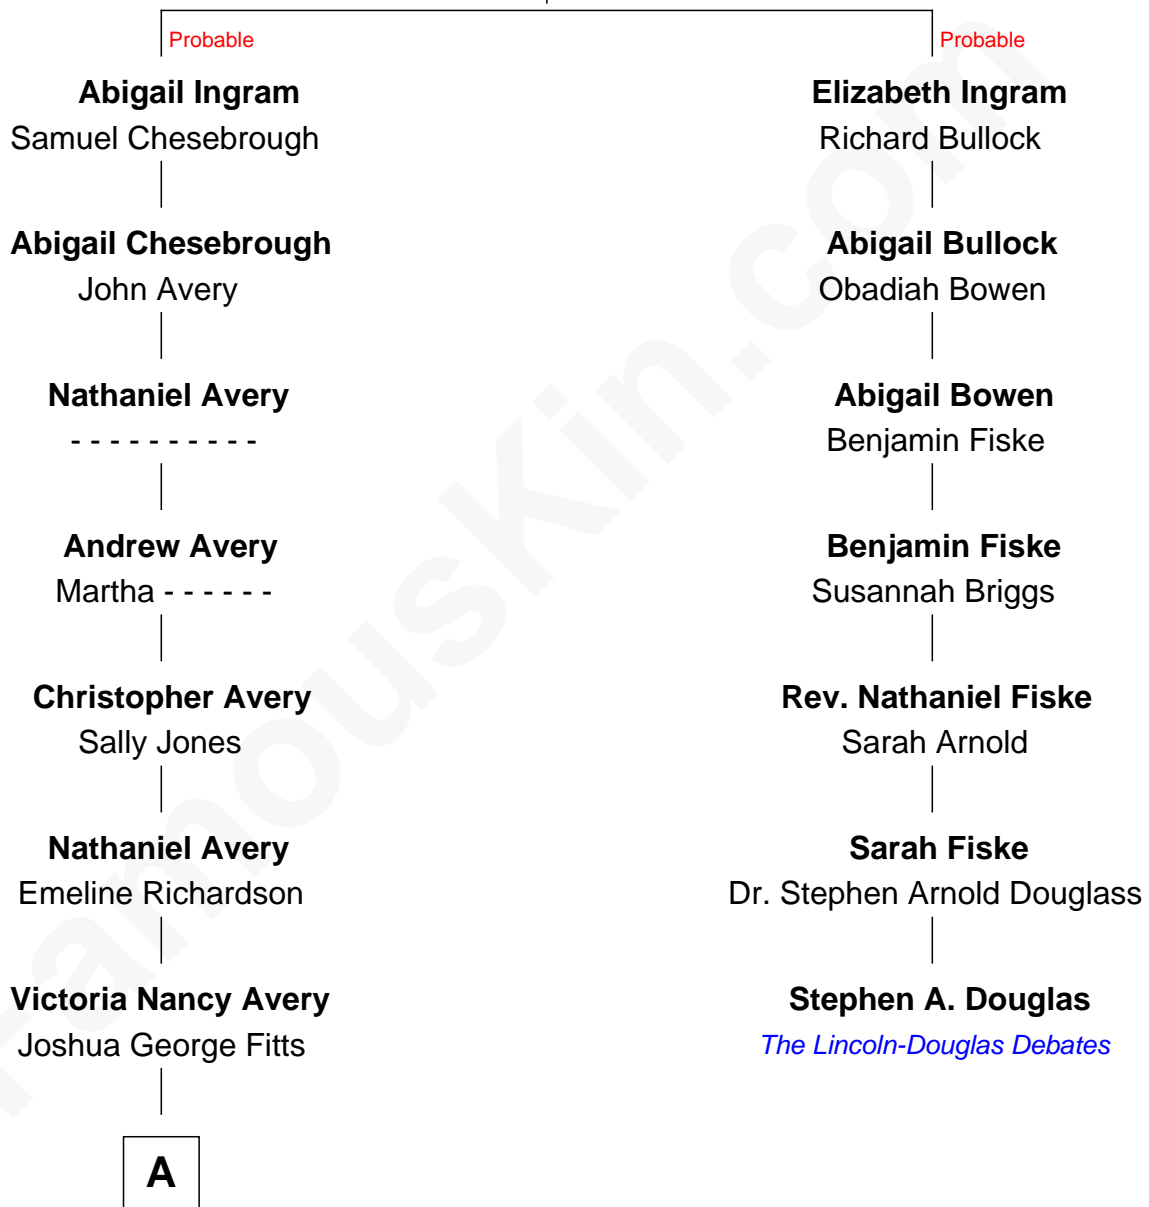

FamousKin.com

Relationship Chart of

Mickey Rourke

Movie Actor

6th cousin 4 times removed of

Stephen A. Douglas

Participated in Lincoln-Douglas Debates

Richard Ingram

A

—
Maud Alice Fitts
Joseph Clinton Carleton

—
Hazel May Carleton
Leonard Ernest Cameron

—
Annette Elizabeth Cameron
Philip Andrew Rourke

—
Mickey Rourke
Movie Actor

FamousKin.com