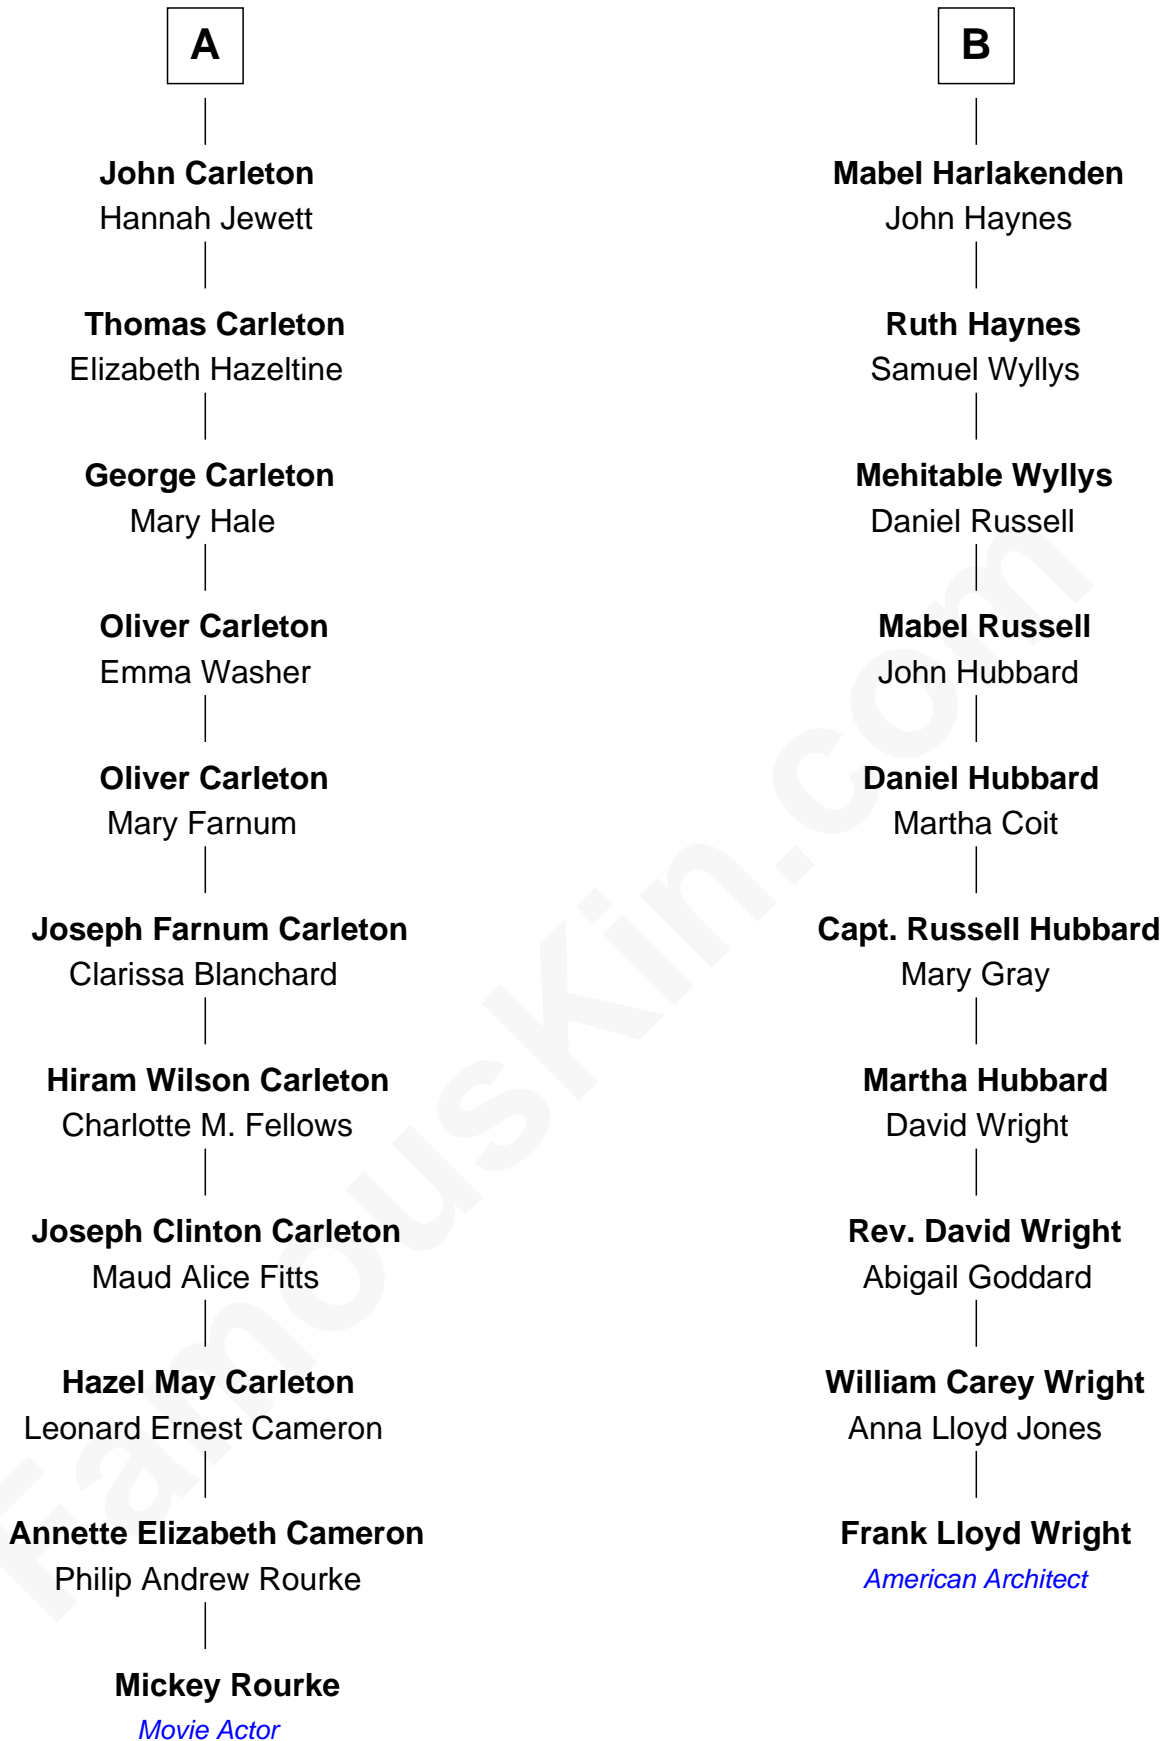

FamousKin.com
Relationship Chart of
Mickey Rourke
Movie Actor

16th cousin 1 time removed of
Frank Lloyd Wright
American Architect

Mickey Rourke photo by [Anton Belickiy](#) (CC BY 2.0)