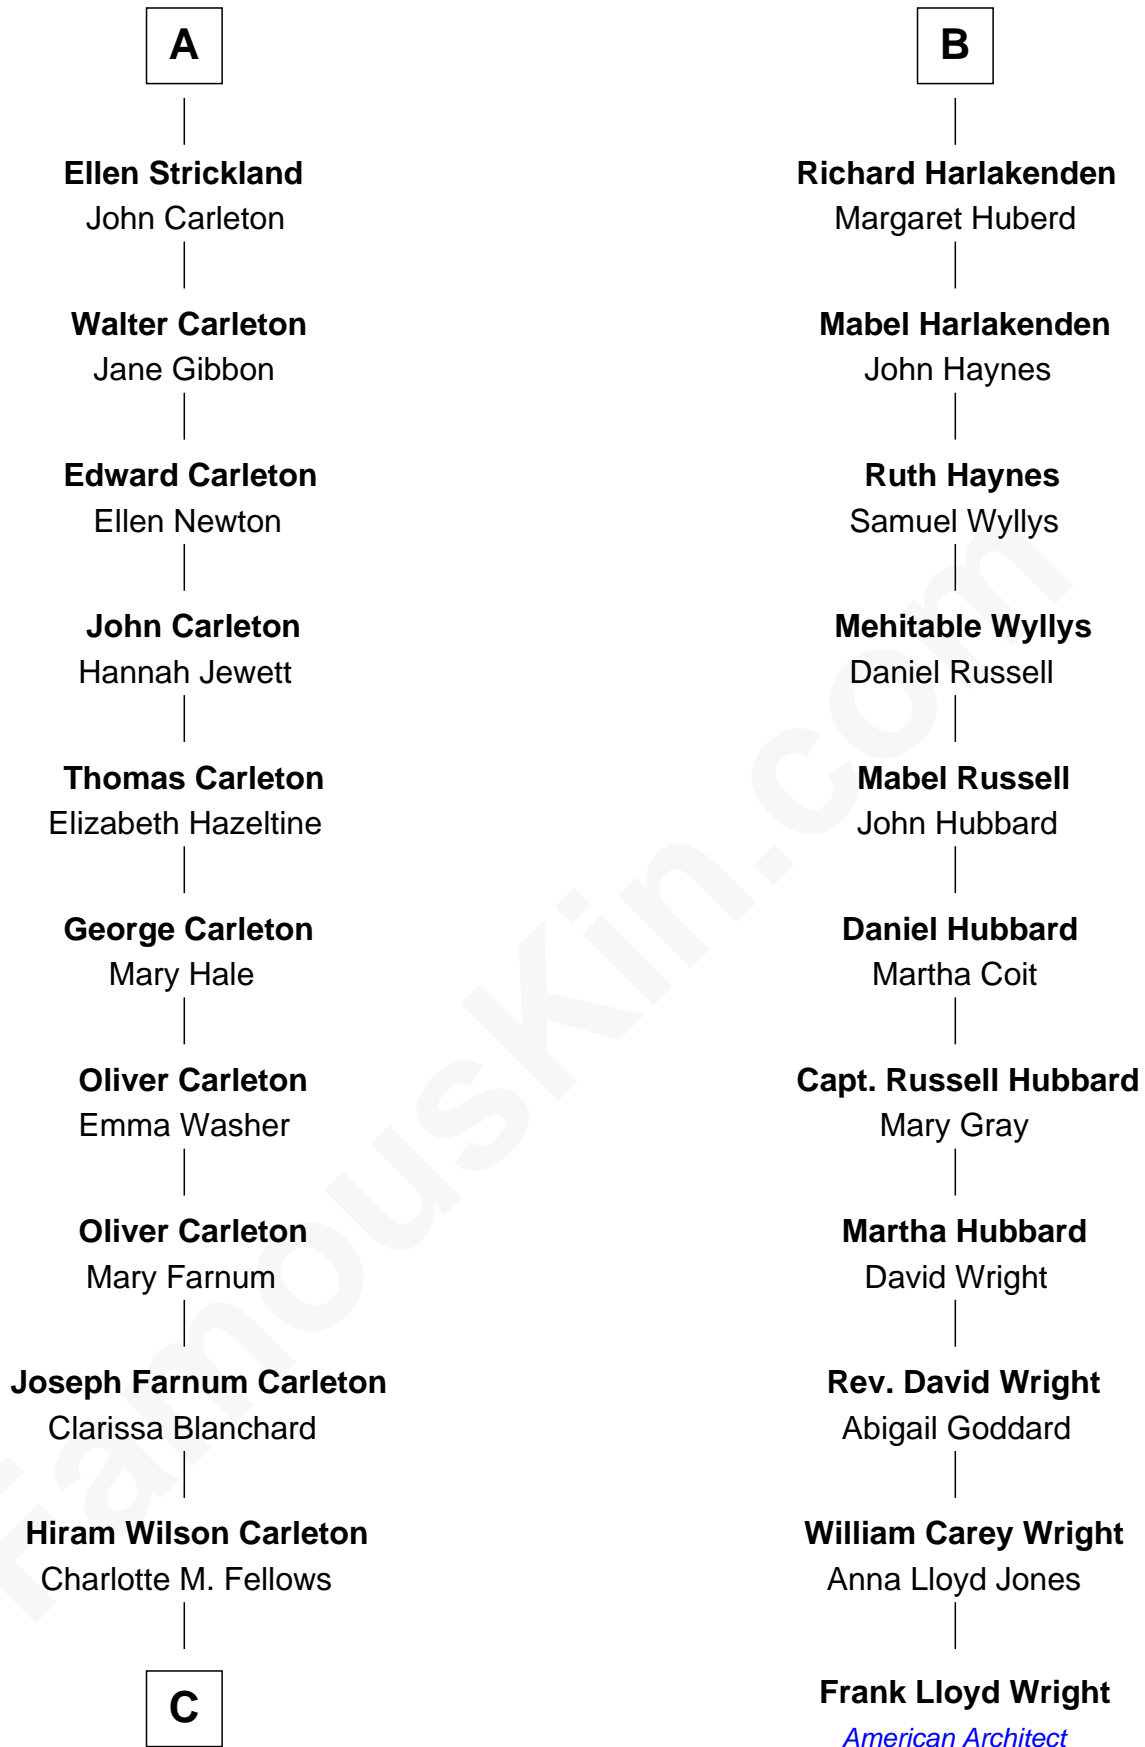

**FamousKin.com**  
**Relationship Chart of**  
**Mickey Rourke**  
*Movie Actor*

17th cousin 3 times removed of  
**Frank Lloyd Wright**  
*American Architect*

**C**

—  
**Joseph Clinton Carleton**

Maud Alice Fitts

—  
**Hazel May Carleton**

Leonard Ernest Cameron

—  
**Annette Elizabeth Cameron**

Philip Andrew Rourke

—  
**Mickey Rourke**

*Movie Actor*