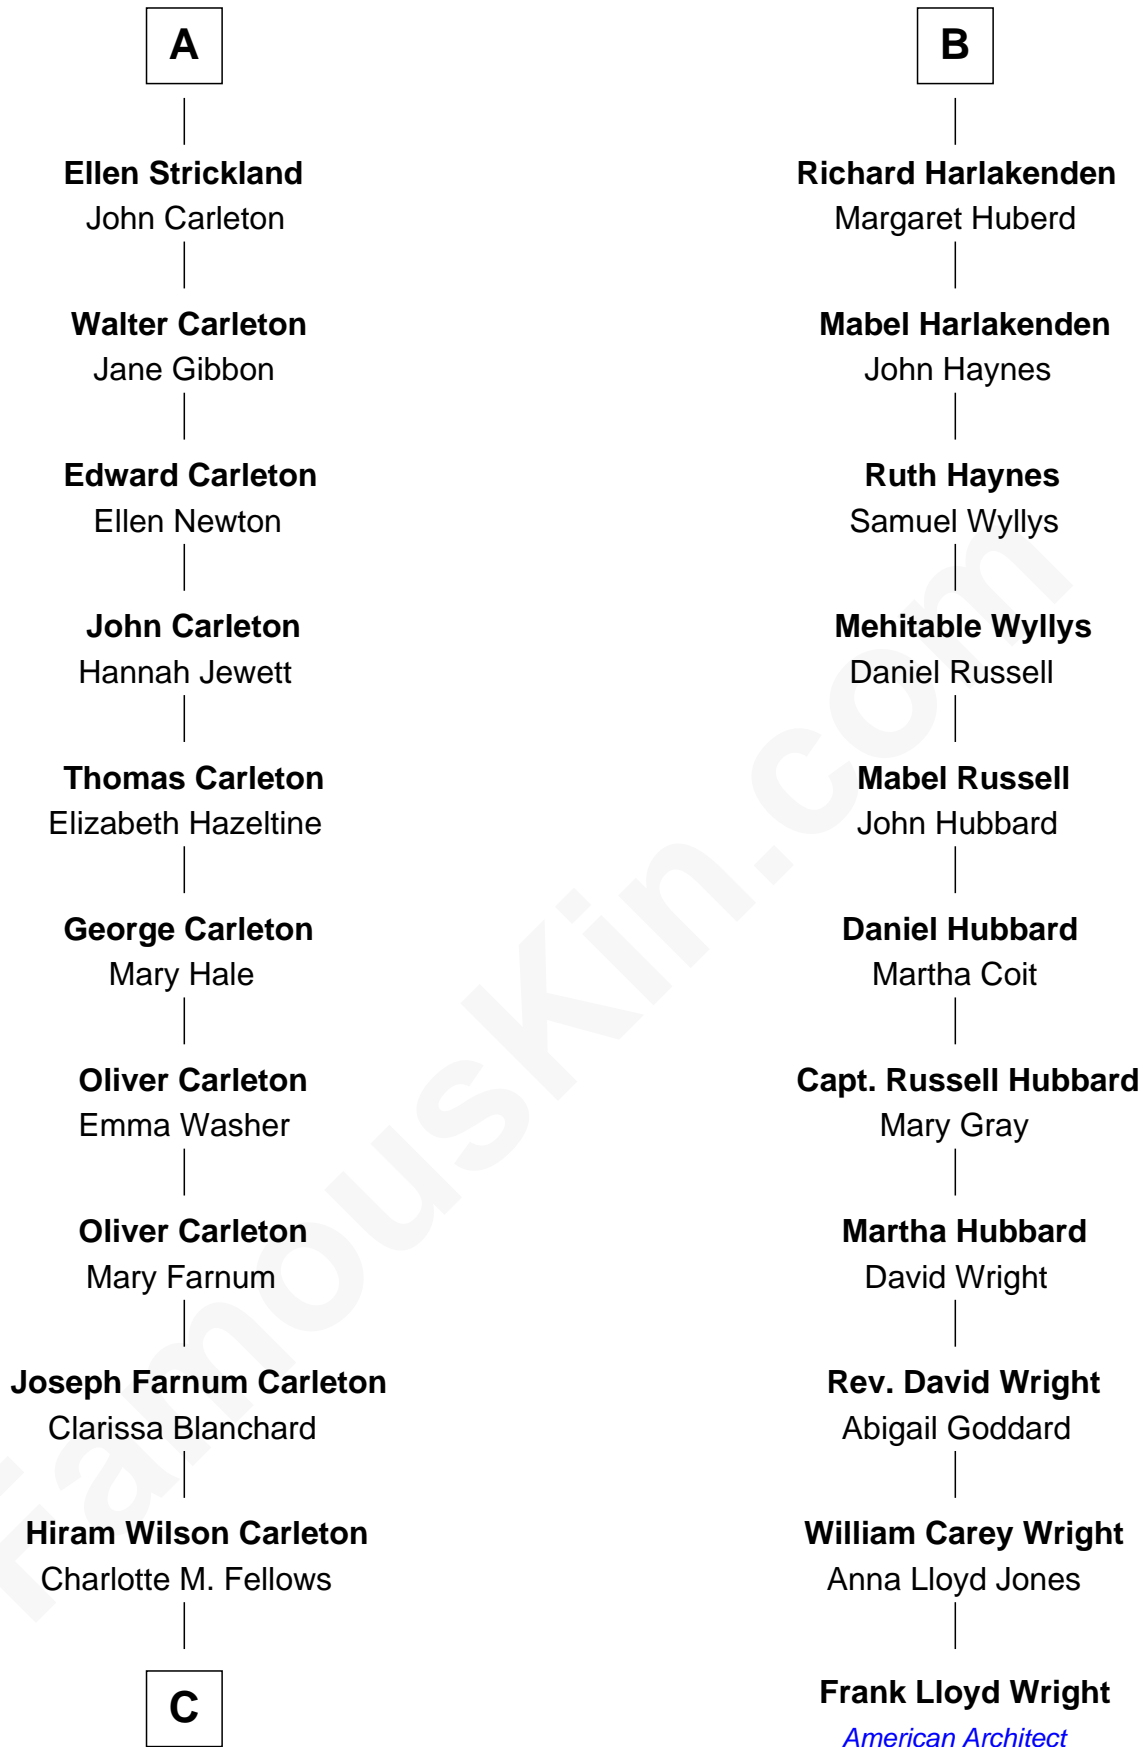

FamousKin.com
Relationship Chart of
Mickey Rourke
Movie Actor

17th cousin 3 times removed of
Frank Lloyd Wright
American Architect

C

—
Joseph Clinton Carleton

Maud Alice Fitts

—
Hazel May Carleton

Leonard Ernest Cameron

—
Annette Elizabeth Cameron

Philip Andrew Rourke

—
Mickey Rourke

Movie Actor