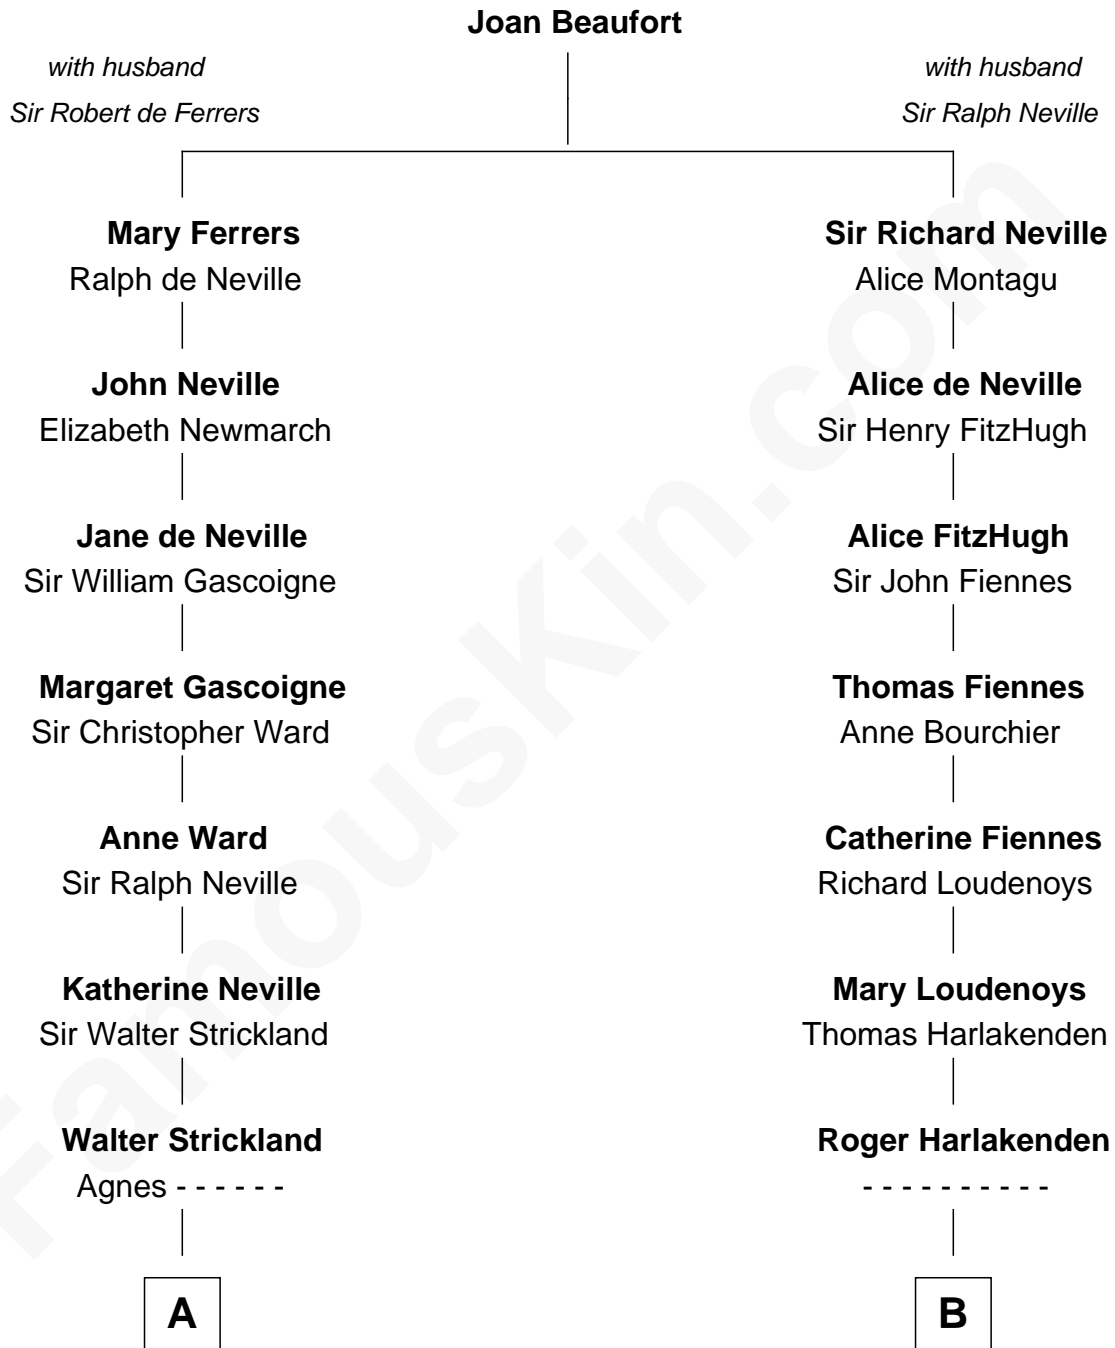

FamousKin.com
Relationship Chart of
Mickey Rourke
Movie Actor

17th cousin 3 times removed of
Frank Lloyd Wright
American Architect

C

—
Joseph Clinton Carleton

Maud Alice Fitts

—
Hazel May Carleton

Leonard Ernest Cameron

—
Annette Elizabeth Cameron

Philip Andrew Rourke

—
Mickey Rourke

Movie Actor