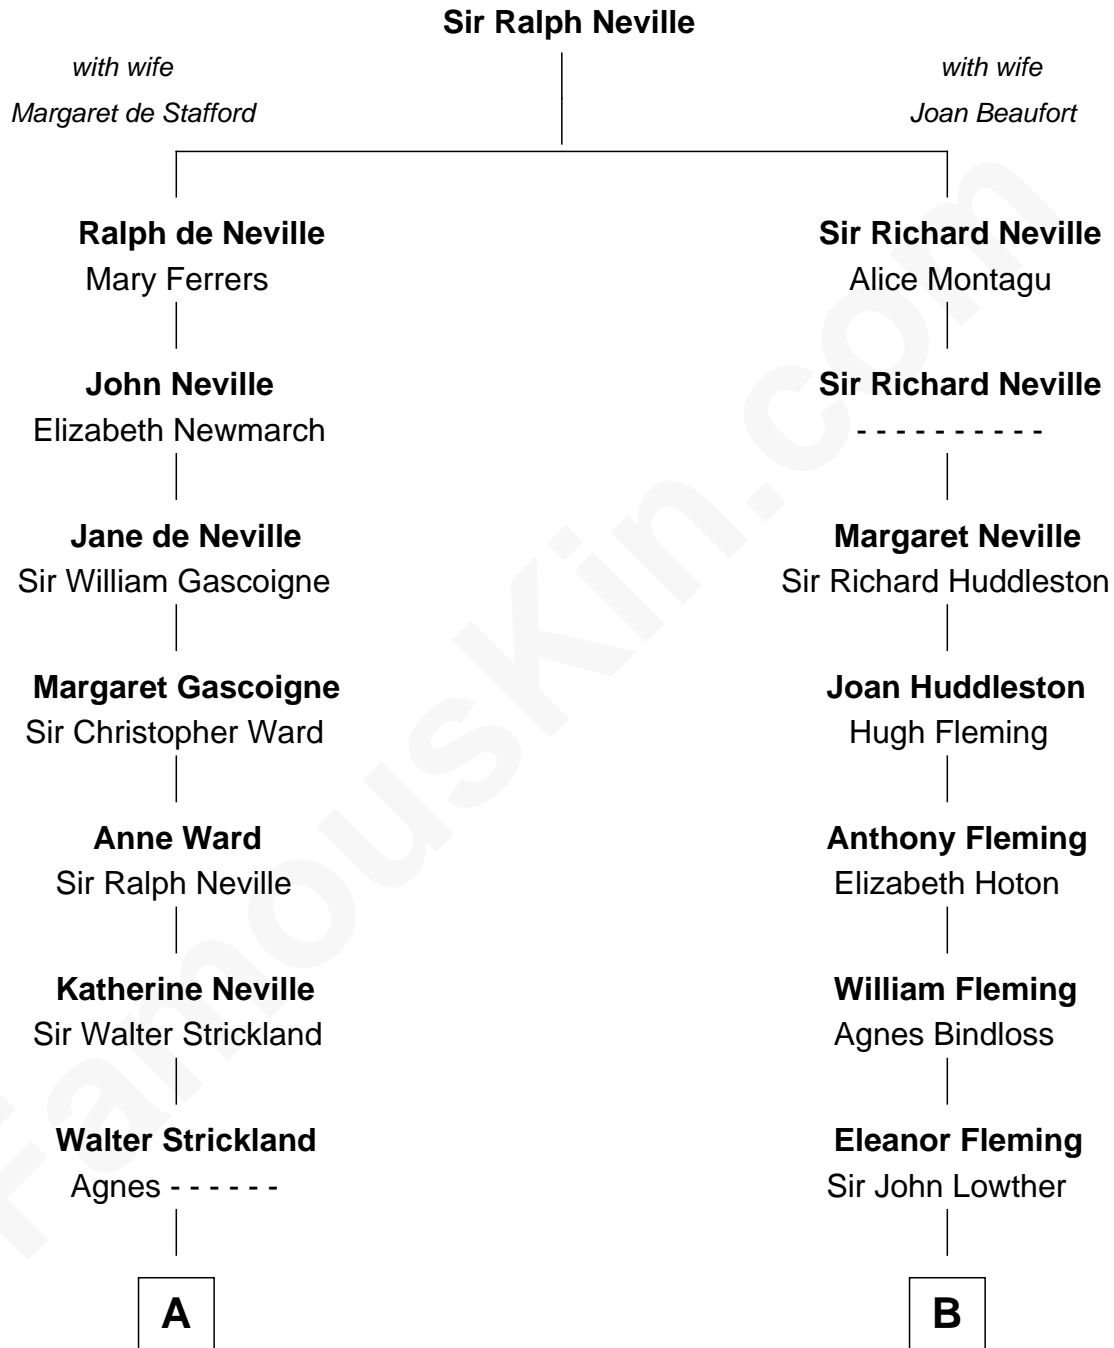

# FamousKin.com

## Relationship Chart of

### Mickey Rourke

*Movie Actor*

12th cousin 8 times removed of

**Fletcher Christian**  
*Leader of the mutiny on the Bounty*

**C**

—  
**Joseph Clinton Carleton**

Maud Alice Fitts

—  
**Hazel May Carleton**