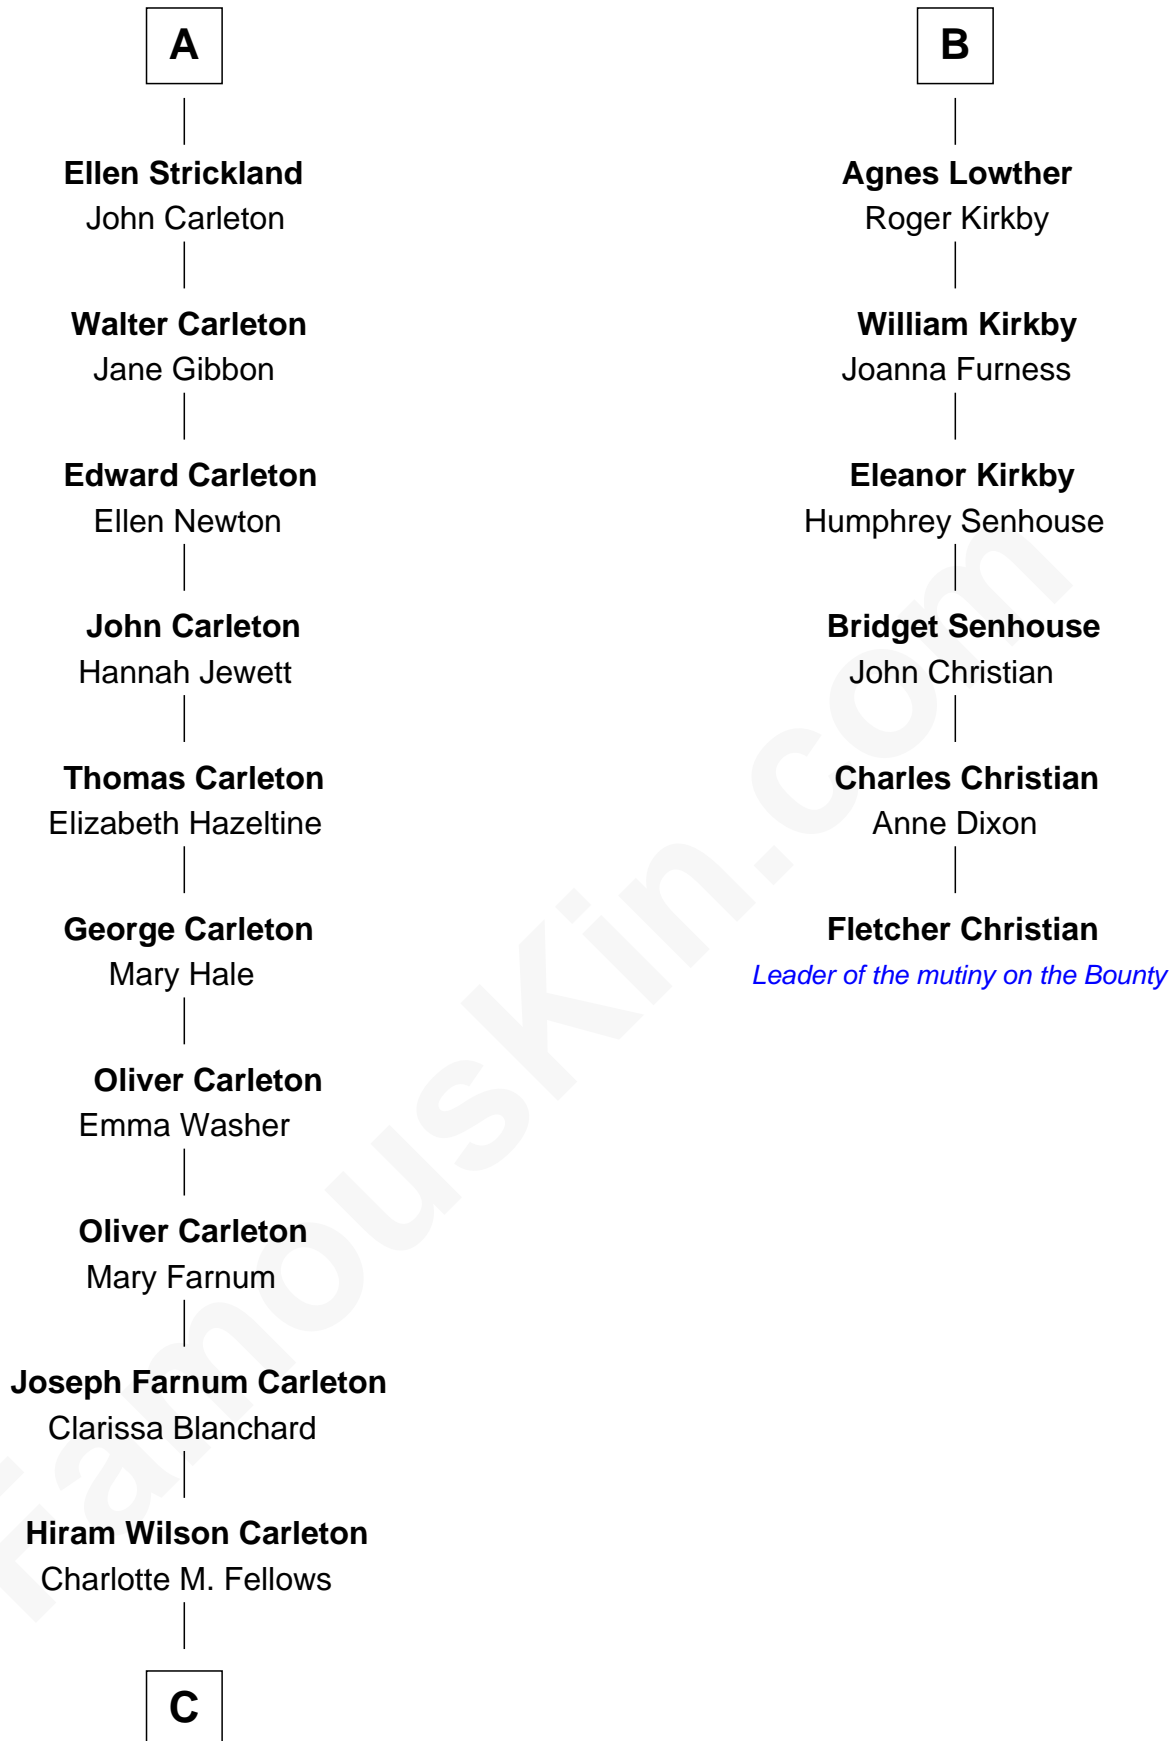

## Relationship Chart of

### Mickey Rourke

*Movie Actor*

12th cousin 8 times removed of

**Fletcher Christian**  
*Leader of the mutiny on the Bounty*

**C**

—  
**Joseph Clinton Carleton**

Maud Alice Fitts

—  
**Hazel May Carleton**

Leonard Ernest Cameron

—  
**Annette Elizabeth Cameron**

Philip Andrew Rourke

—  
**Mickey Rourke**

*Movie Actor*

FamousKin.com