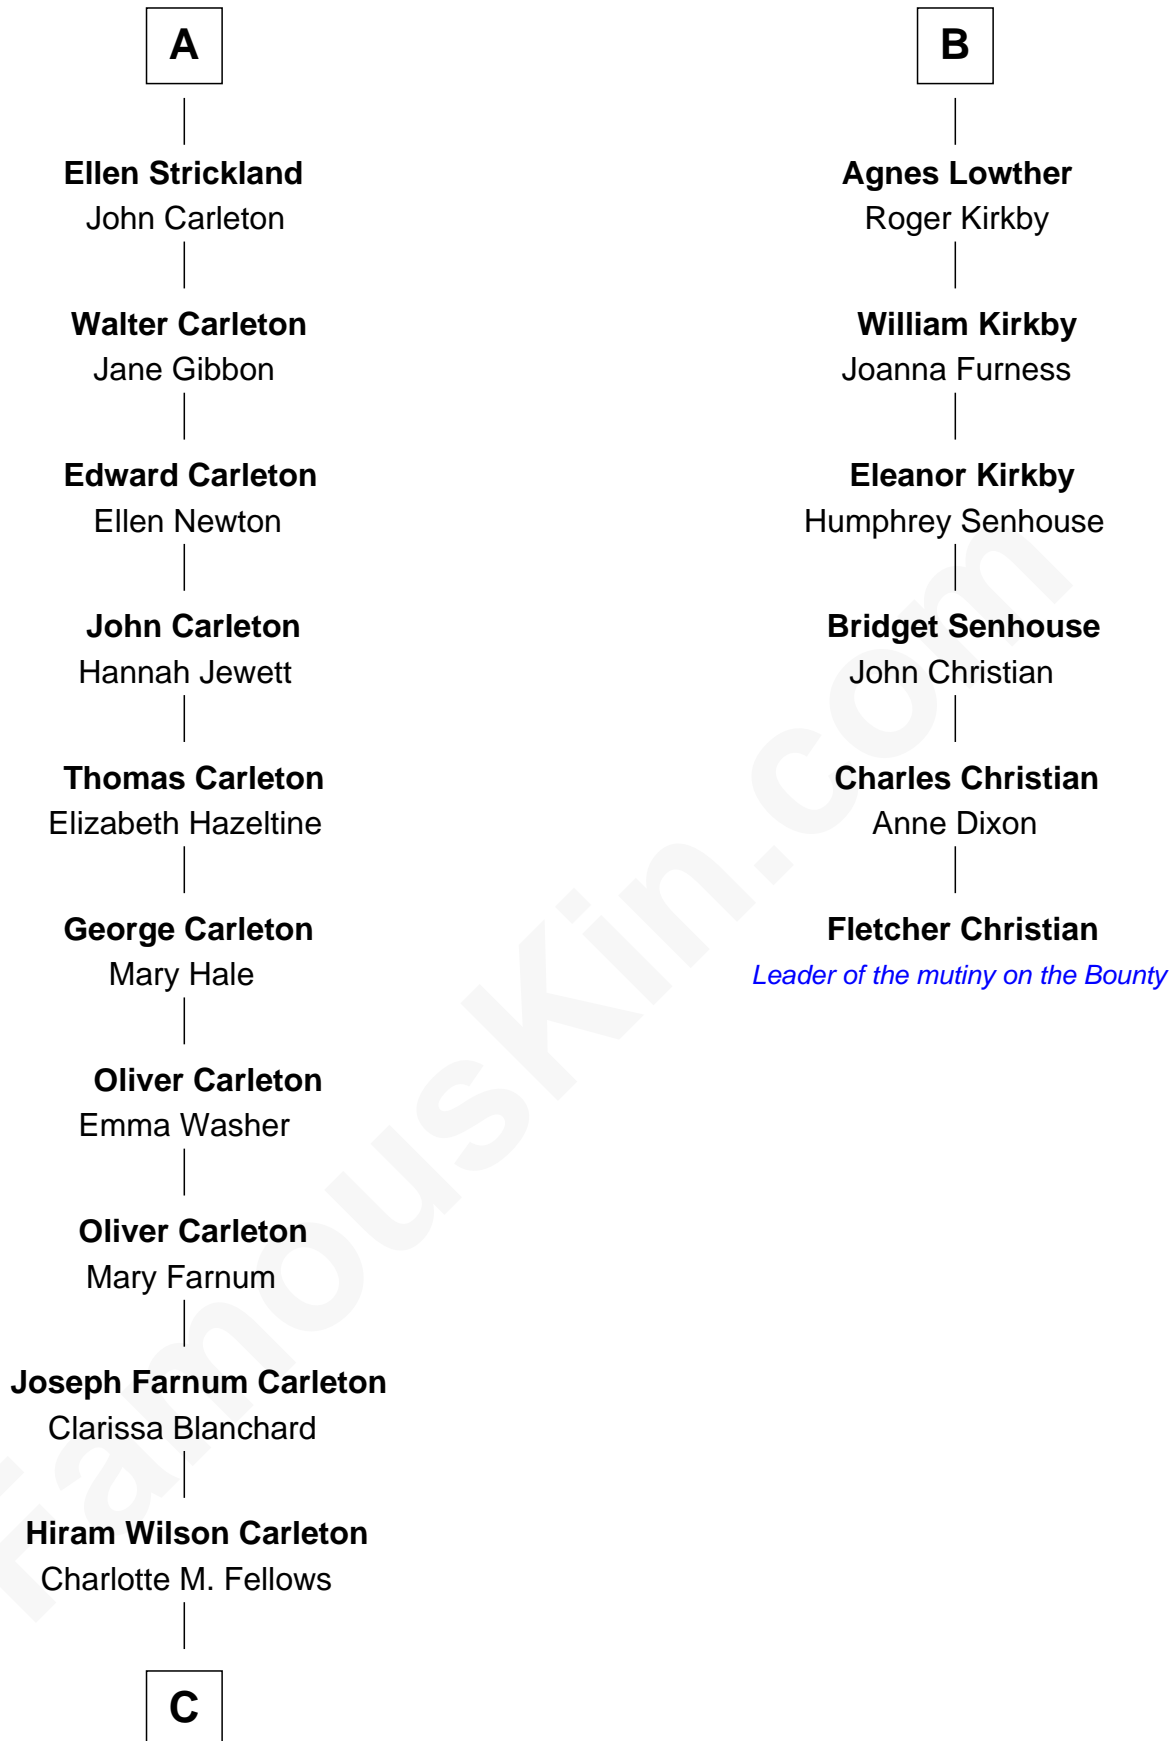

# FamousKin.com Relationship Chart of

**Mickey Rourke**

*Movie Actor*

12th cousin 8 times removed of

**Fletcher Christian**

*Leader of the mutiny on the Bounty*

**C**

—  
**Joseph Clinton Carleton**

Maud Alice Fitts

—  
**Hazel May Carleton**

Leonard Ernest Cameron

—  
**Annette Elizabeth Cameron**

Philip Andrew Rourke

—  
**Mickey Rourke**

*Movie Actor*

FamousKin.com