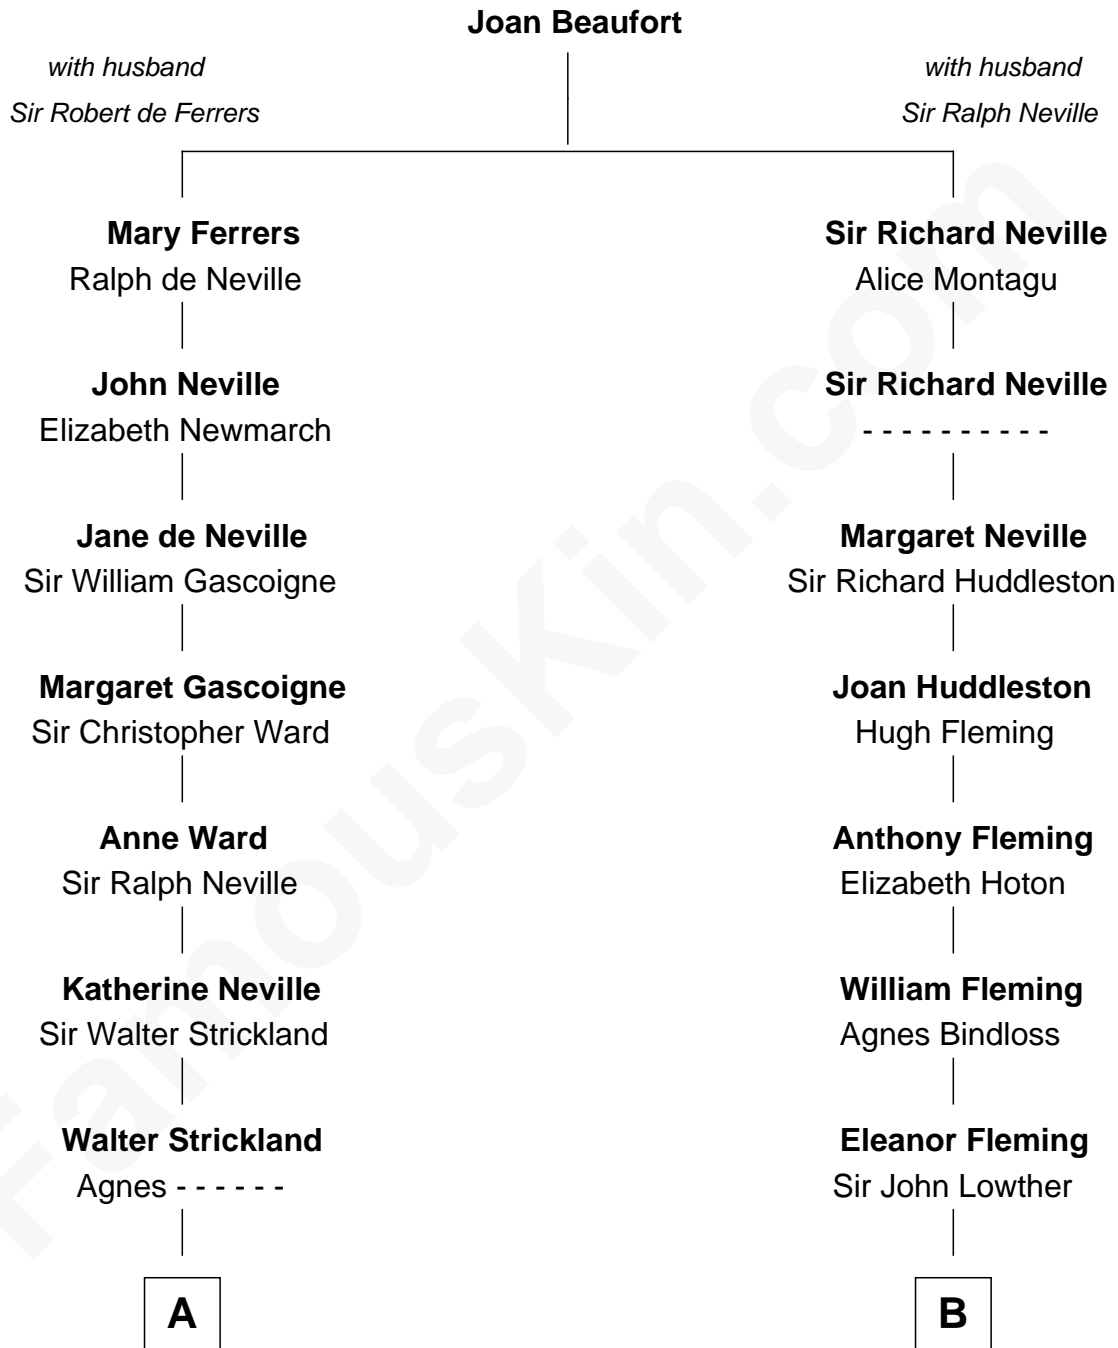

# FamousKin.com Relationship Chart of

**Mickey Rourke**

*Movie Actor*

12th cousin 8 times removed of

**Fletcher Christian**

*Leader of the mutiny on the Bounty*

**C**

—  
**Joseph Clinton Carleton**

Maud Alice Fitts

—  
**Hazel May Carleton**

Leonard Ernest Cameron

—  
**Annette Elizabeth Cameron**

Philip Andrew Rourke

—  
**Mickey Rourke**

*Movie Actor*

FamousKin.com