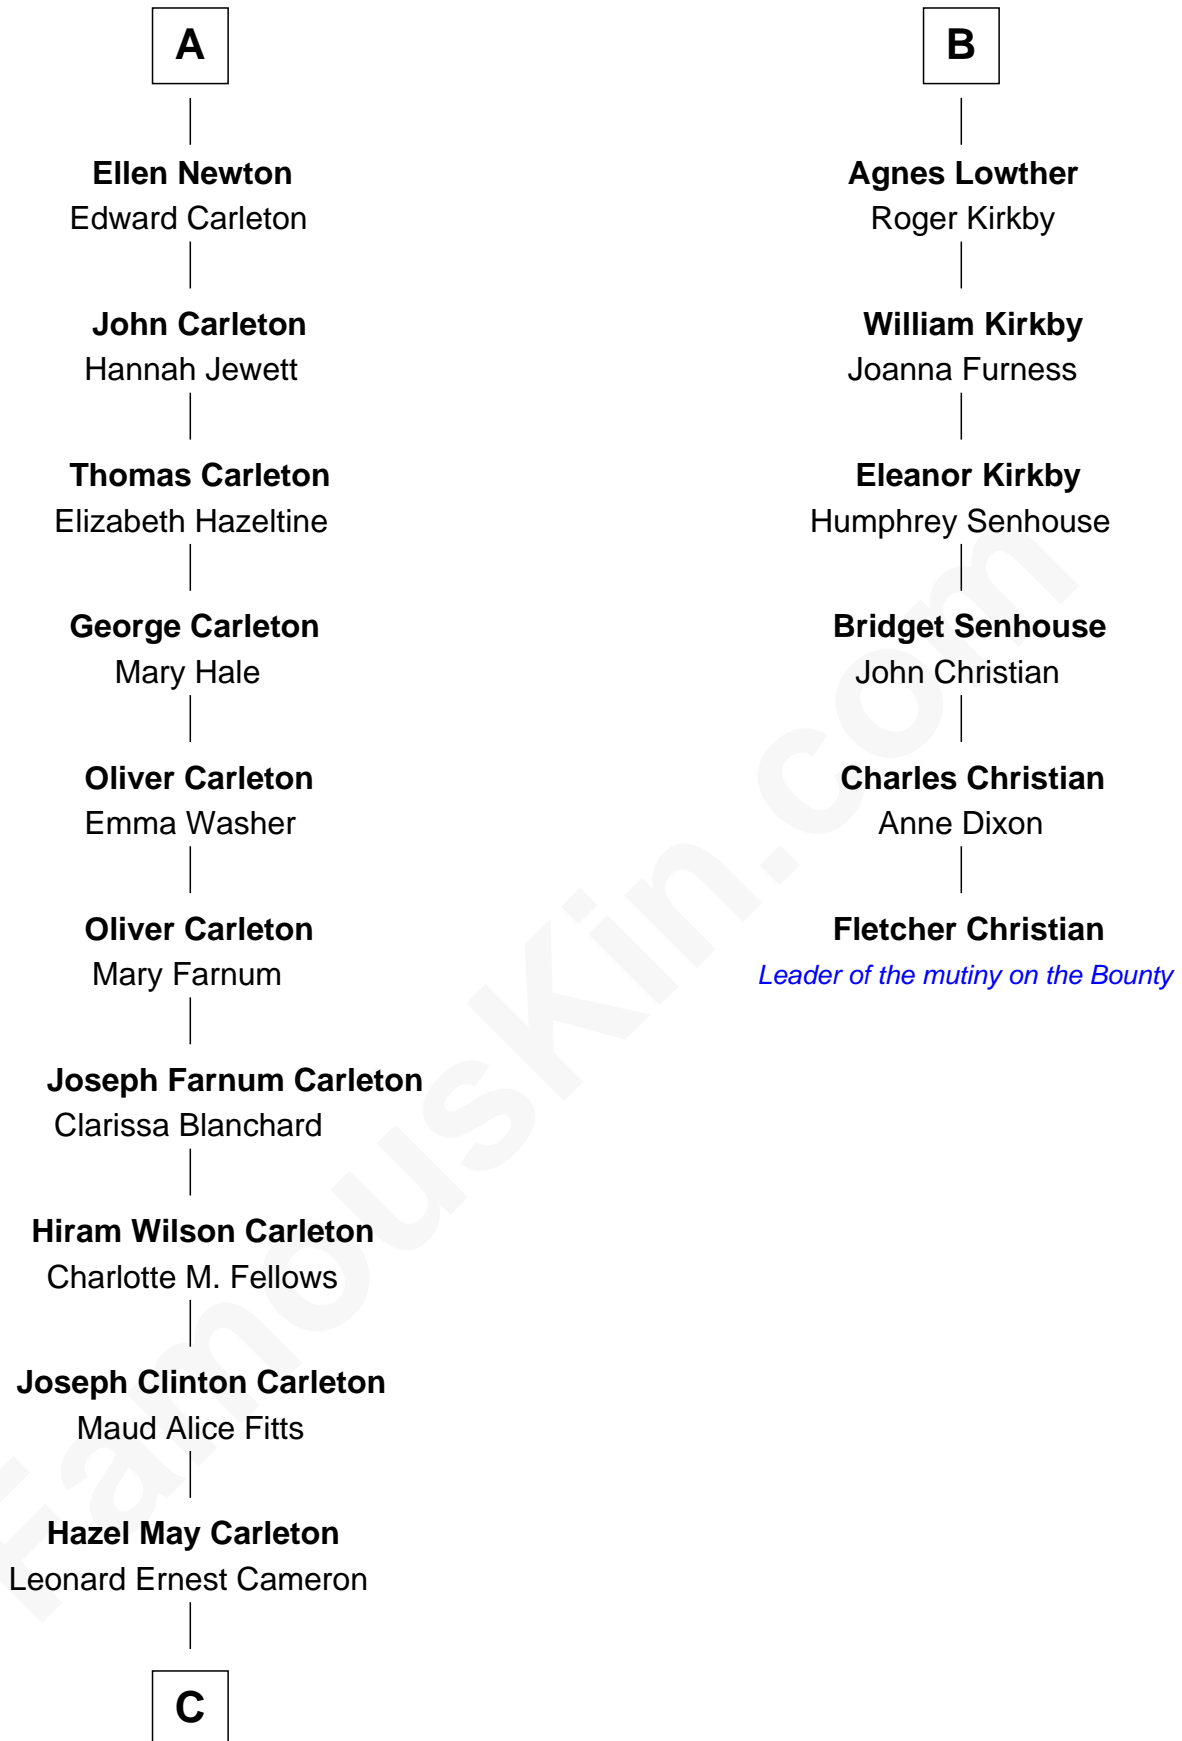

FamousKin.com Relationship Chart of

Mickey Rourke

Movie Actor

12th cousin 6 times removed of

Fletcher Christian

Leader of the mutiny on the Bounty

—
Annette Elizabeth Cameron

Philip Andrew Rourke