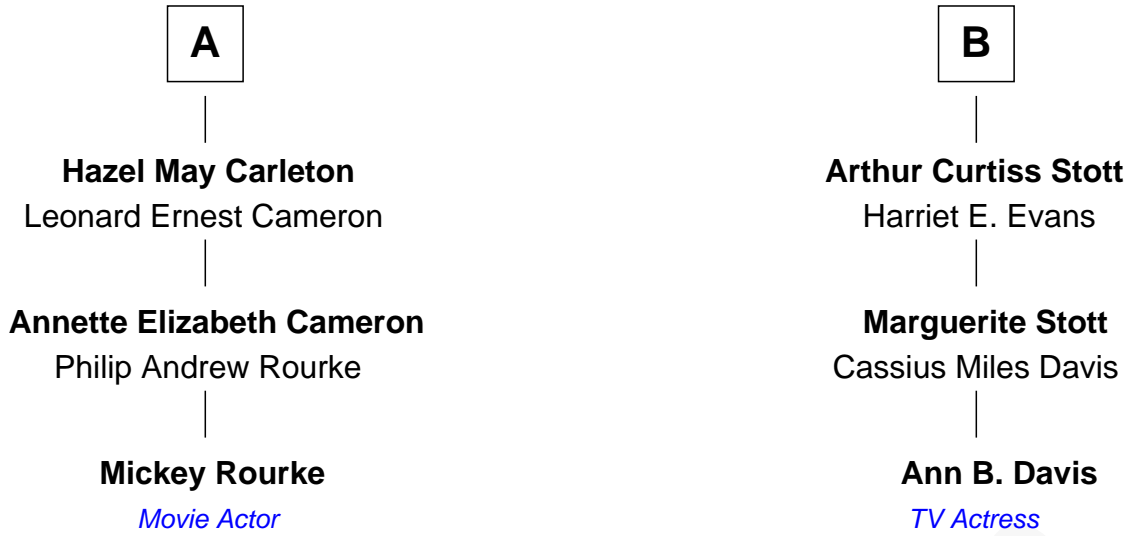

# FamousKin.com Relationship Chart of

**Mickey Rourke**

*Movie Actor*

9th cousin of

**Ann B. Davis**

*TV Actress*

**William Bradford**

Alice Richards

James Fitch

**Abigail Fitch**

John Dyer

**Abigail Dyer**

Gideon Cobb

**Wealthy Ann Cobb**

Thomas Lathrop

**Gideon Cobb Lathrop**

Catherine Sproat

**Gideon Lathrop**

Elizabeth Dunlop

**Helen Elizabeth Lathrop**

Francis H. Stott

**B**

FamousKin.com