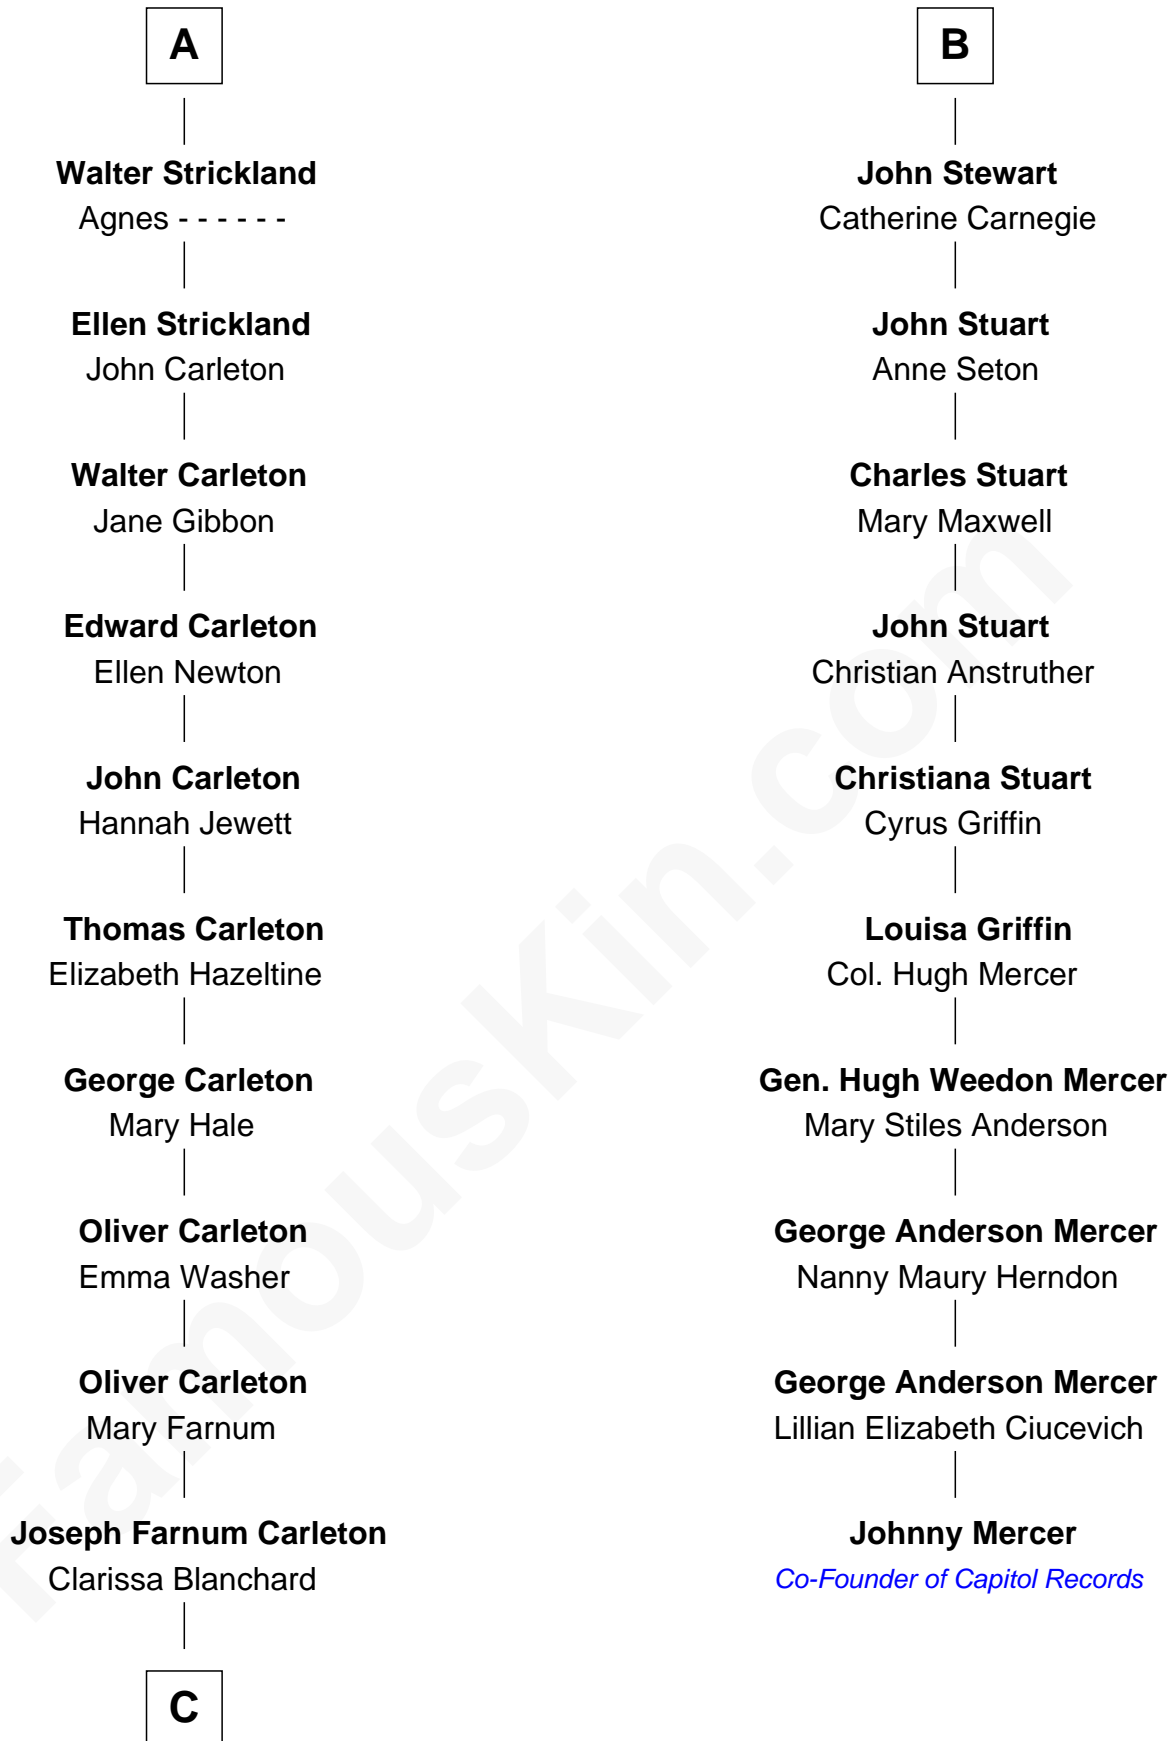

FamousKin.com
Relationship Chart of
Mickey Rourke
Movie Actor

16th cousin 5 times removed of

Johnny Mercer
Songwriter and Co-Founder of Capitol Records

John of Gaunt
 Katherine Roet

C

—
Hiram Wilson Carleton

Charlotte M. Fellows

—
Joseph Clinton Carleton

Maud Alice Fitts

—
Hazel May Carleton

Leonard Ernest Cameron

—
Annette Elizabeth Cameron

Philip Andrew Rourke

—
Mickey Rourke