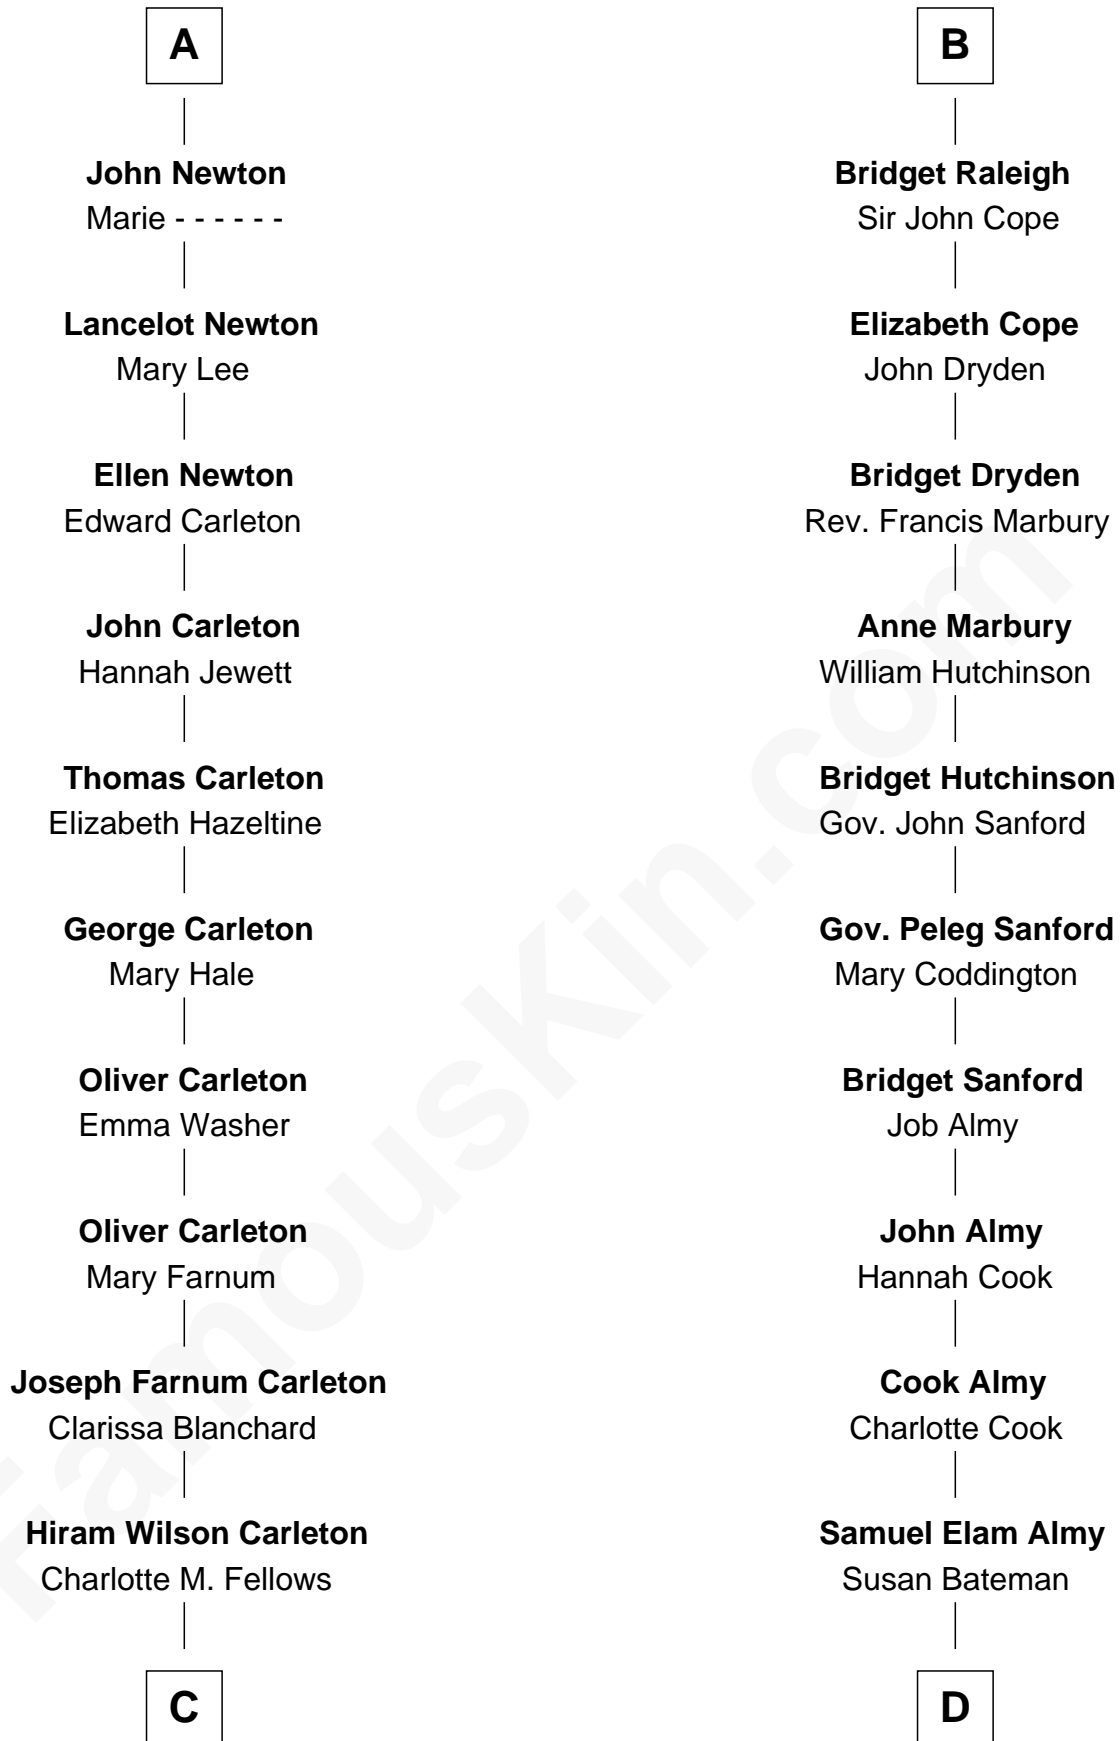

# FamousKin.com Relationship Chart of

**Mickey Rourke**

*Movie Actor*

20th cousin of

**Marilyn Monroe**

*Actress, Model, and Singer*

**Edmund Fitzalan**

Alice de Warenne

**C**

**Joseph Clinton Carleton**

Maud Alice Fitts

**Hazel May Carleton**

Leonard Ernest Cameron

**Annette Elizabeth Cameron**

Philip Andrew Rourke

**Mickey Rourke**

*Movie Actor*

**D**

**Susan Bateman Almy**

Charles Adams Gifford

**Frederick Almy Gifford**

Elizabeth Easton Tennant

**Charles Stanley Gifford**

Gladys Pearl Monroe

**Marilyn Monroe**

*Actress, Model, and Singer*