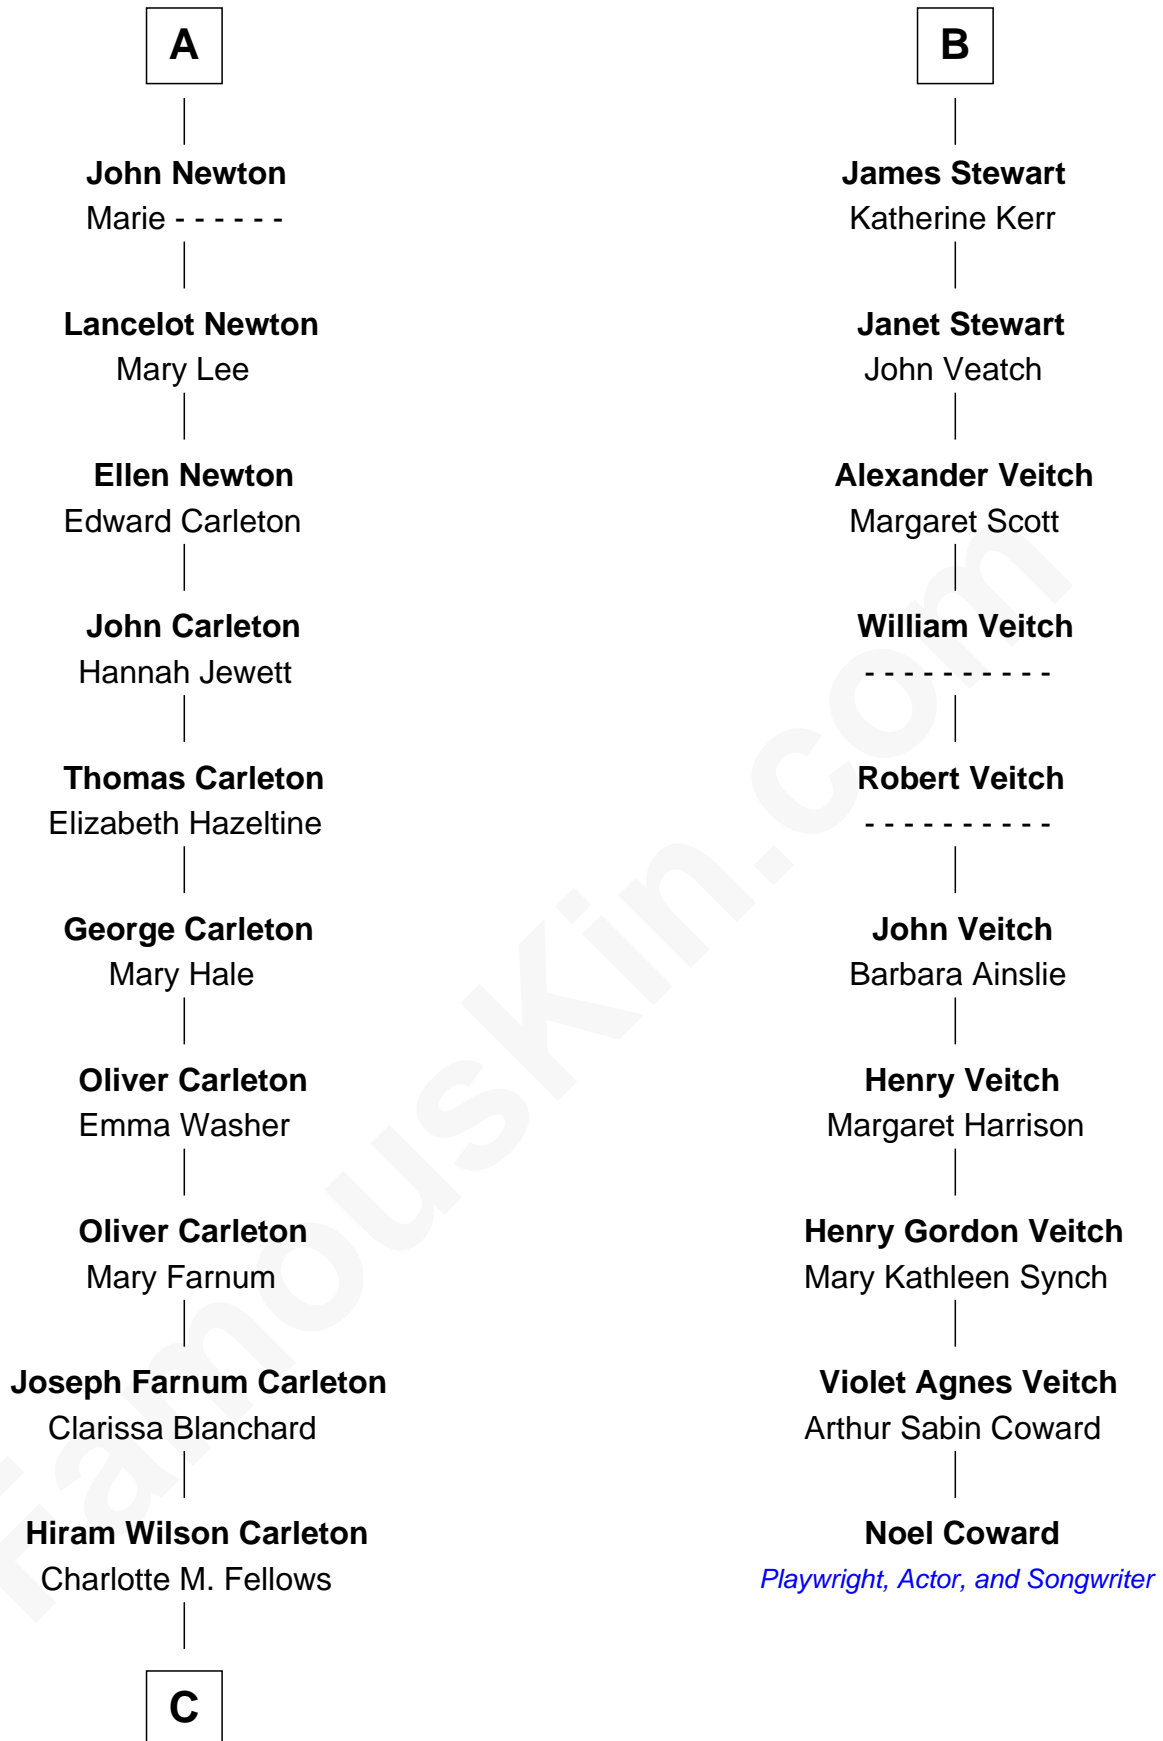

# FamousKin.com Relationship Chart of

**Mickey Rourke**

*Movie Actor*

16th cousin 4 times removed of

**Noel Coward**

*Playwright, Actor, and Songwriter*

**Edmund Fitzalan**

Alice de Warenne

**C**

—  
**Joseph Clinton Carleton**

Maud Alice Fitts

—  
**Hazel May Carleton**

Leonard Ernest Cameron

—  
**Annette Elizabeth Cameron**

Philip Andrew Rourke

—  
**Mickey Rourke**