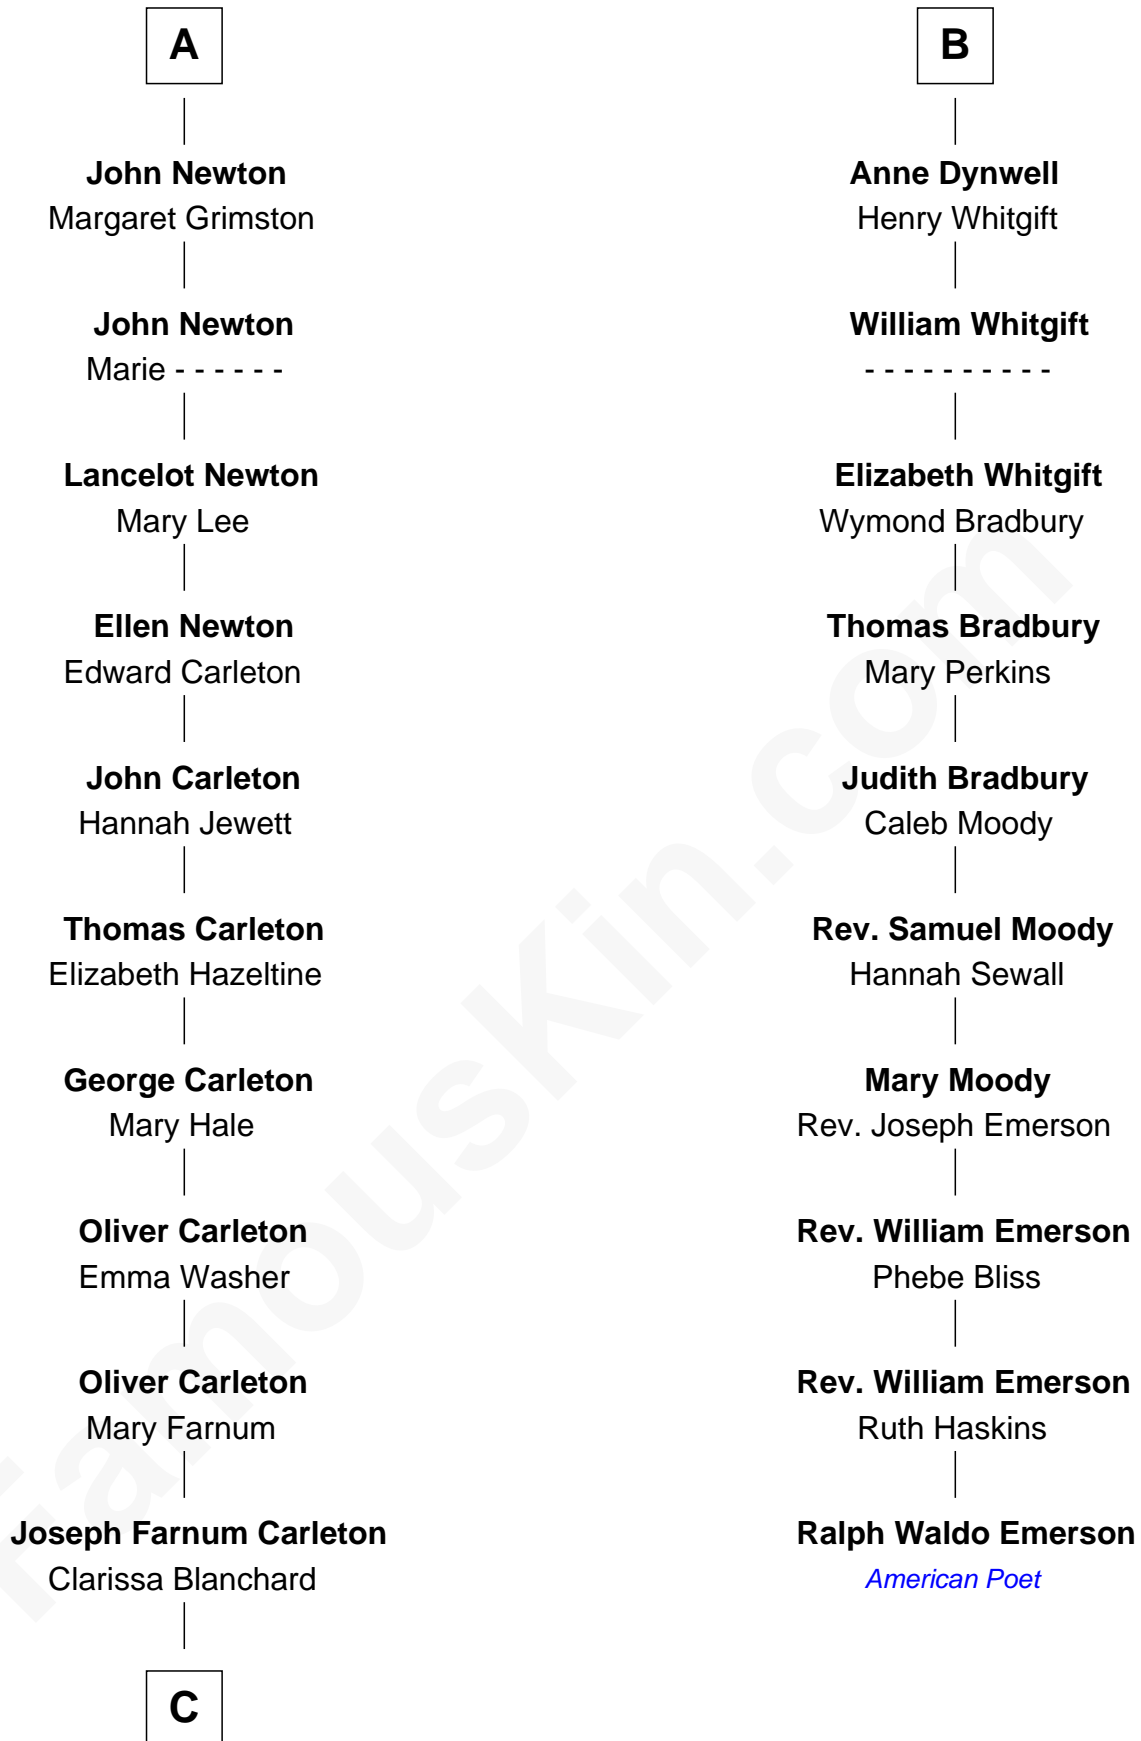

FamousKin.com
Relationship Chart of
Mickey Rourke
Movie Actor

16th cousin 5 times removed of
Ralph Waldo Emerson
American Poet

Sir Geoffrey le Scrope
 Ivetta de Ros

C

—
Hiram Wilson Carleton

Charlotte M. Fellows

—
Joseph Clinton Carleton

Maud Alice Fitts

—
Hazel May Carleton

Leonard Ernest Cameron

—
Annette Elizabeth Cameron

Philip Andrew Rourke

—
Mickey Rourke

Movie Actor