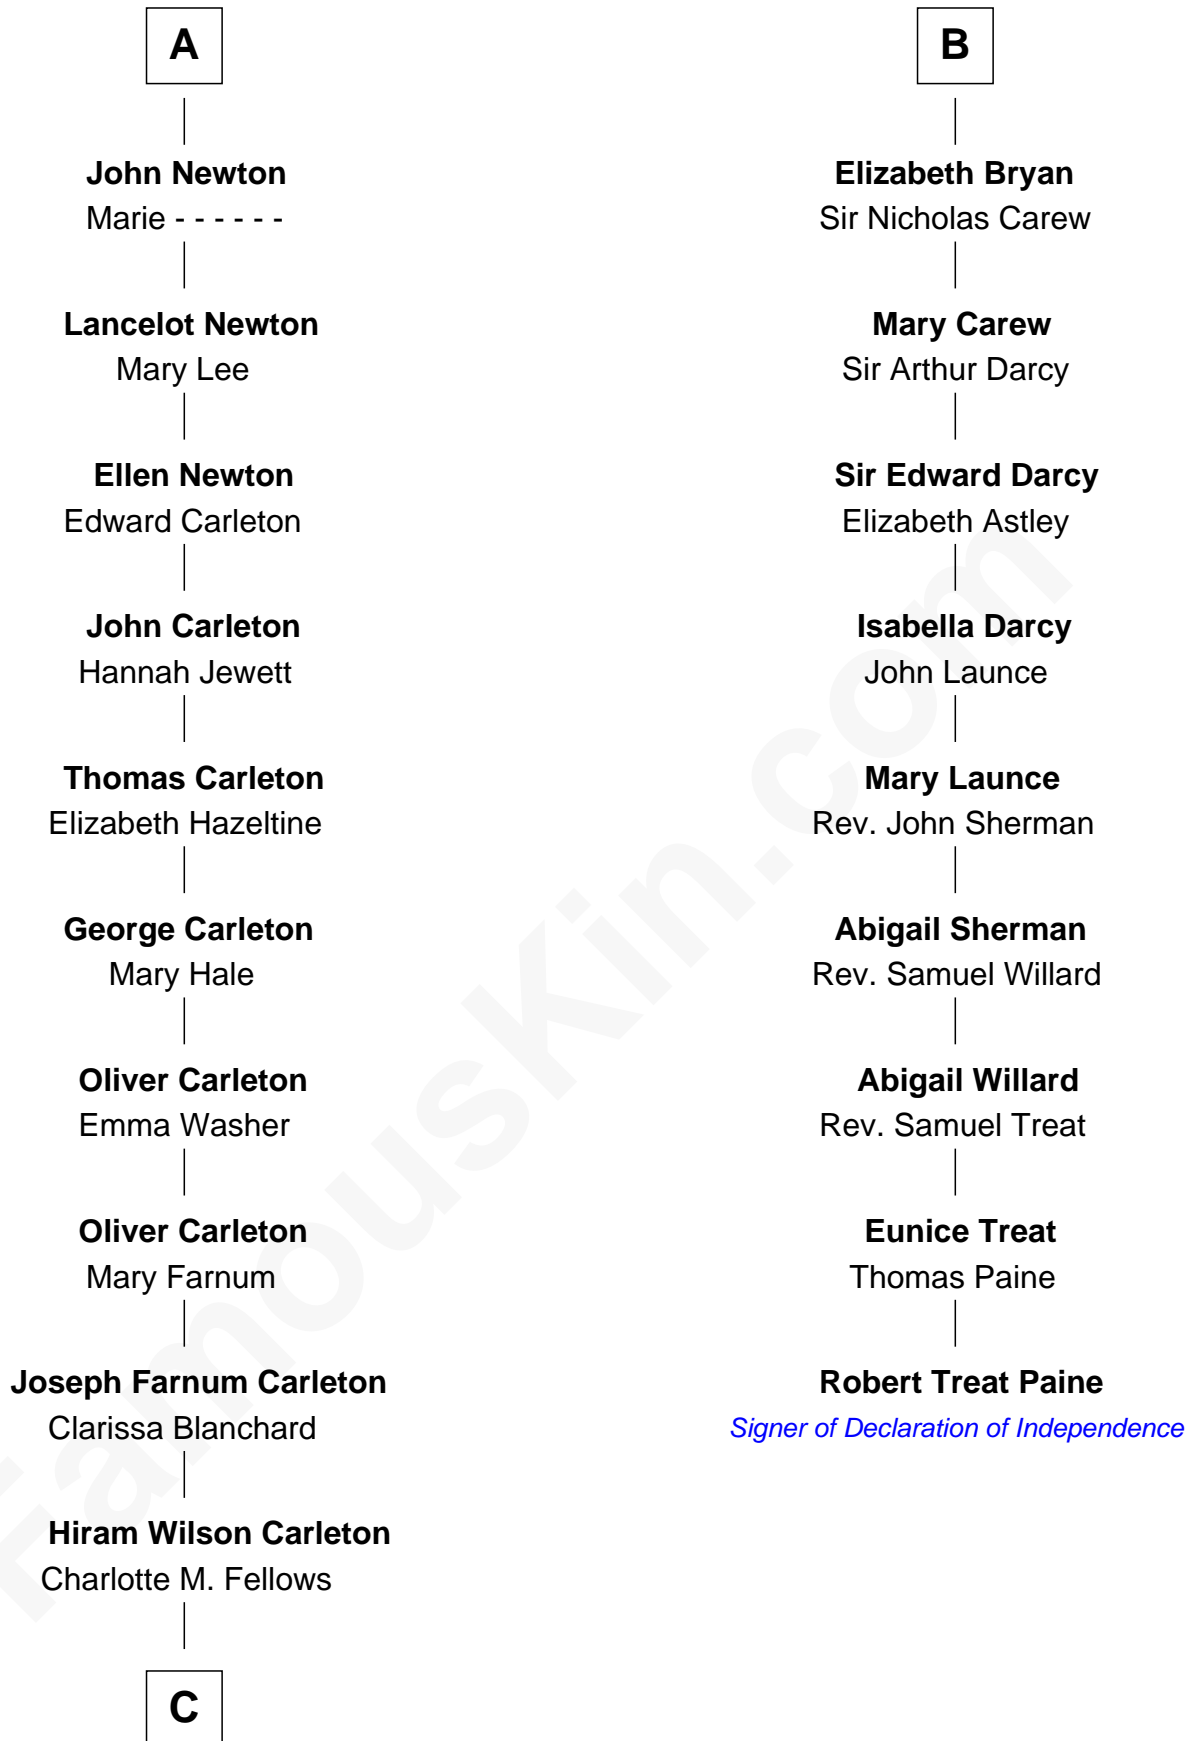

**FamousKin.com**  
**Relationship Chart of**  
**Mickey Rourke**  
*Movie Actor*

15th cousin 5 times removed of

**Robert Treat Paine**  
*Signer of the Declaration of Independence*

**C**

—  
**Joseph Clinton Carleton**

Maud Alice Fitts

—  
**Hazel May Carleton**

Leonard Ernest Cameron

—  
**Annette Elizabeth Cameron**

Philip Andrew Rourke

—  
**Mickey Rourke**

*Movie Actor*