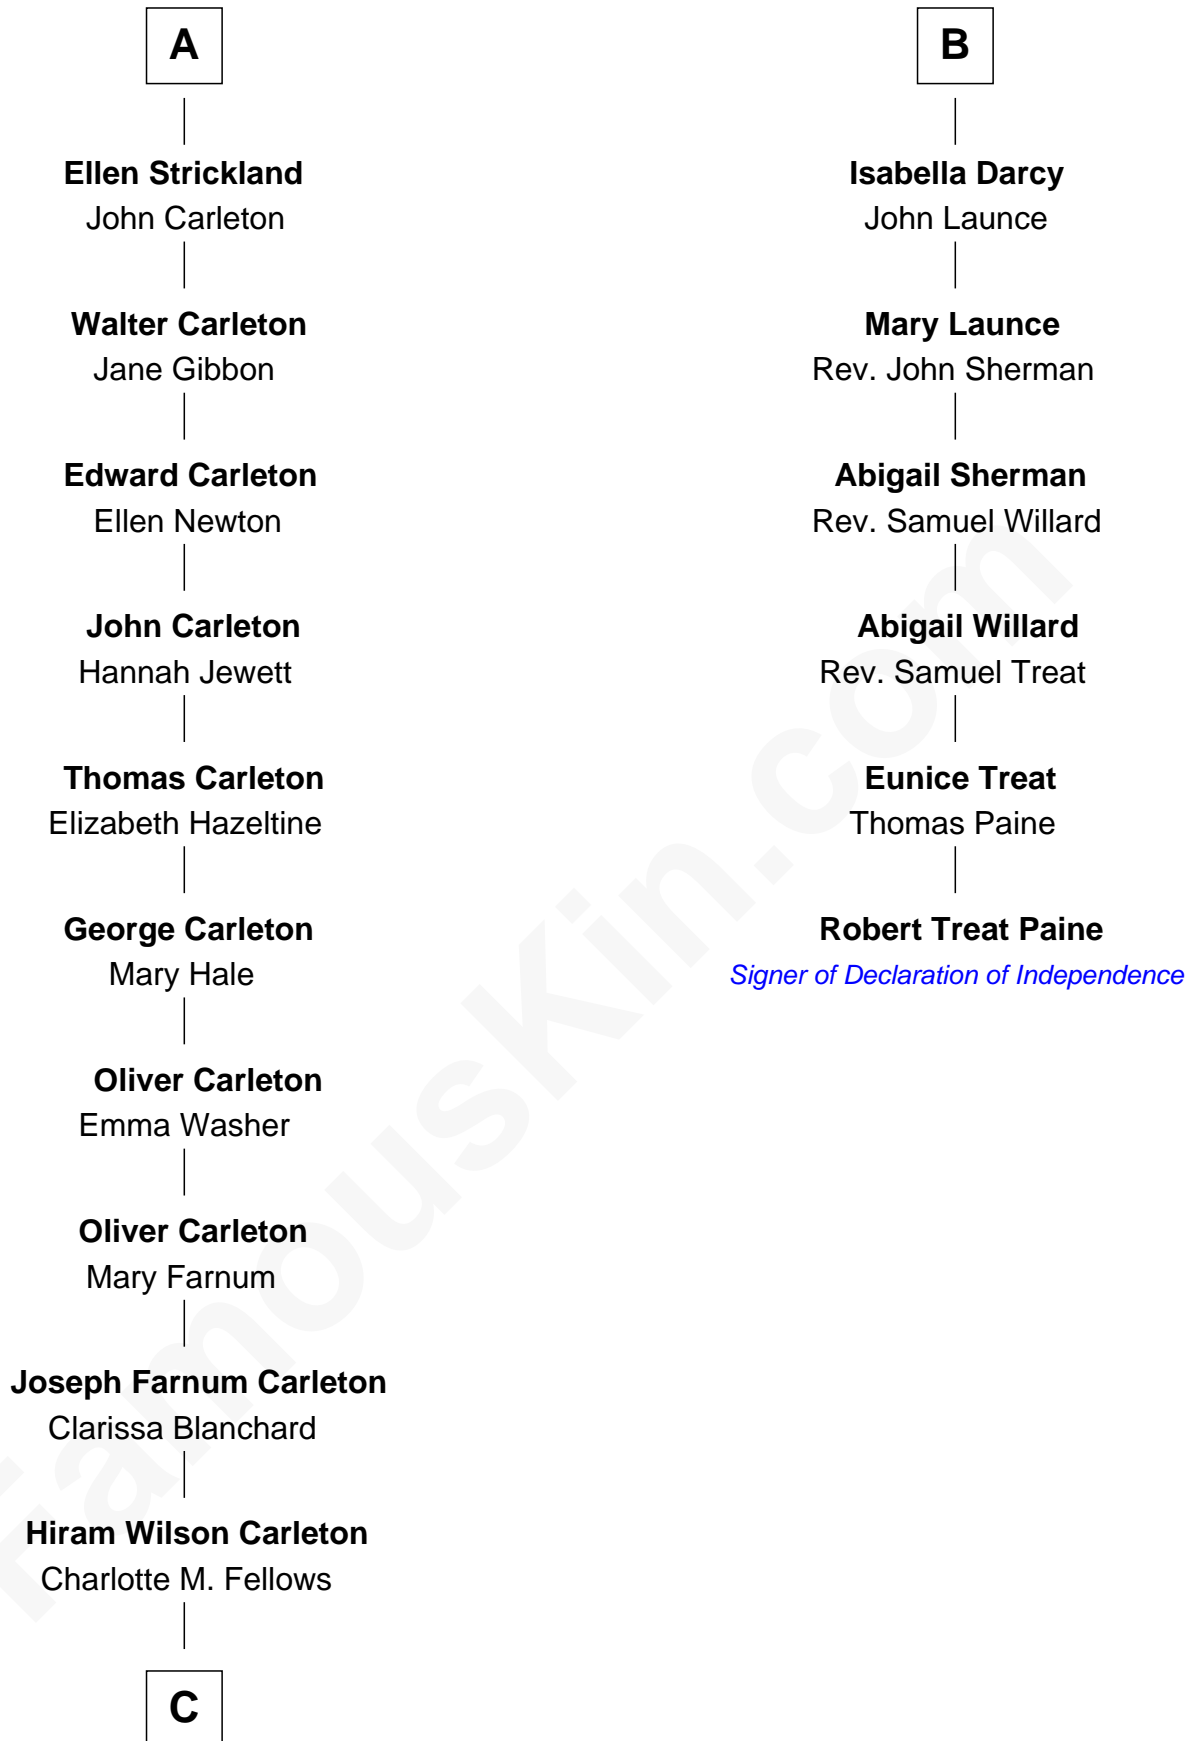

FamousKin.com

Relationship Chart of

Mickey Rourke

Movie Actor

12th cousin 8 times removed of

Robert Treat Paine

Signer of the Declaration of Independence

Sir Robert de Ferrers

Joan Beaufort

C

—
Joseph Clinton Carleton

Maud Alice Fitts

—
Hazel May Carleton

Leonard Ernest Cameron

—
Annette Elizabeth Cameron

Philip Andrew Rourke