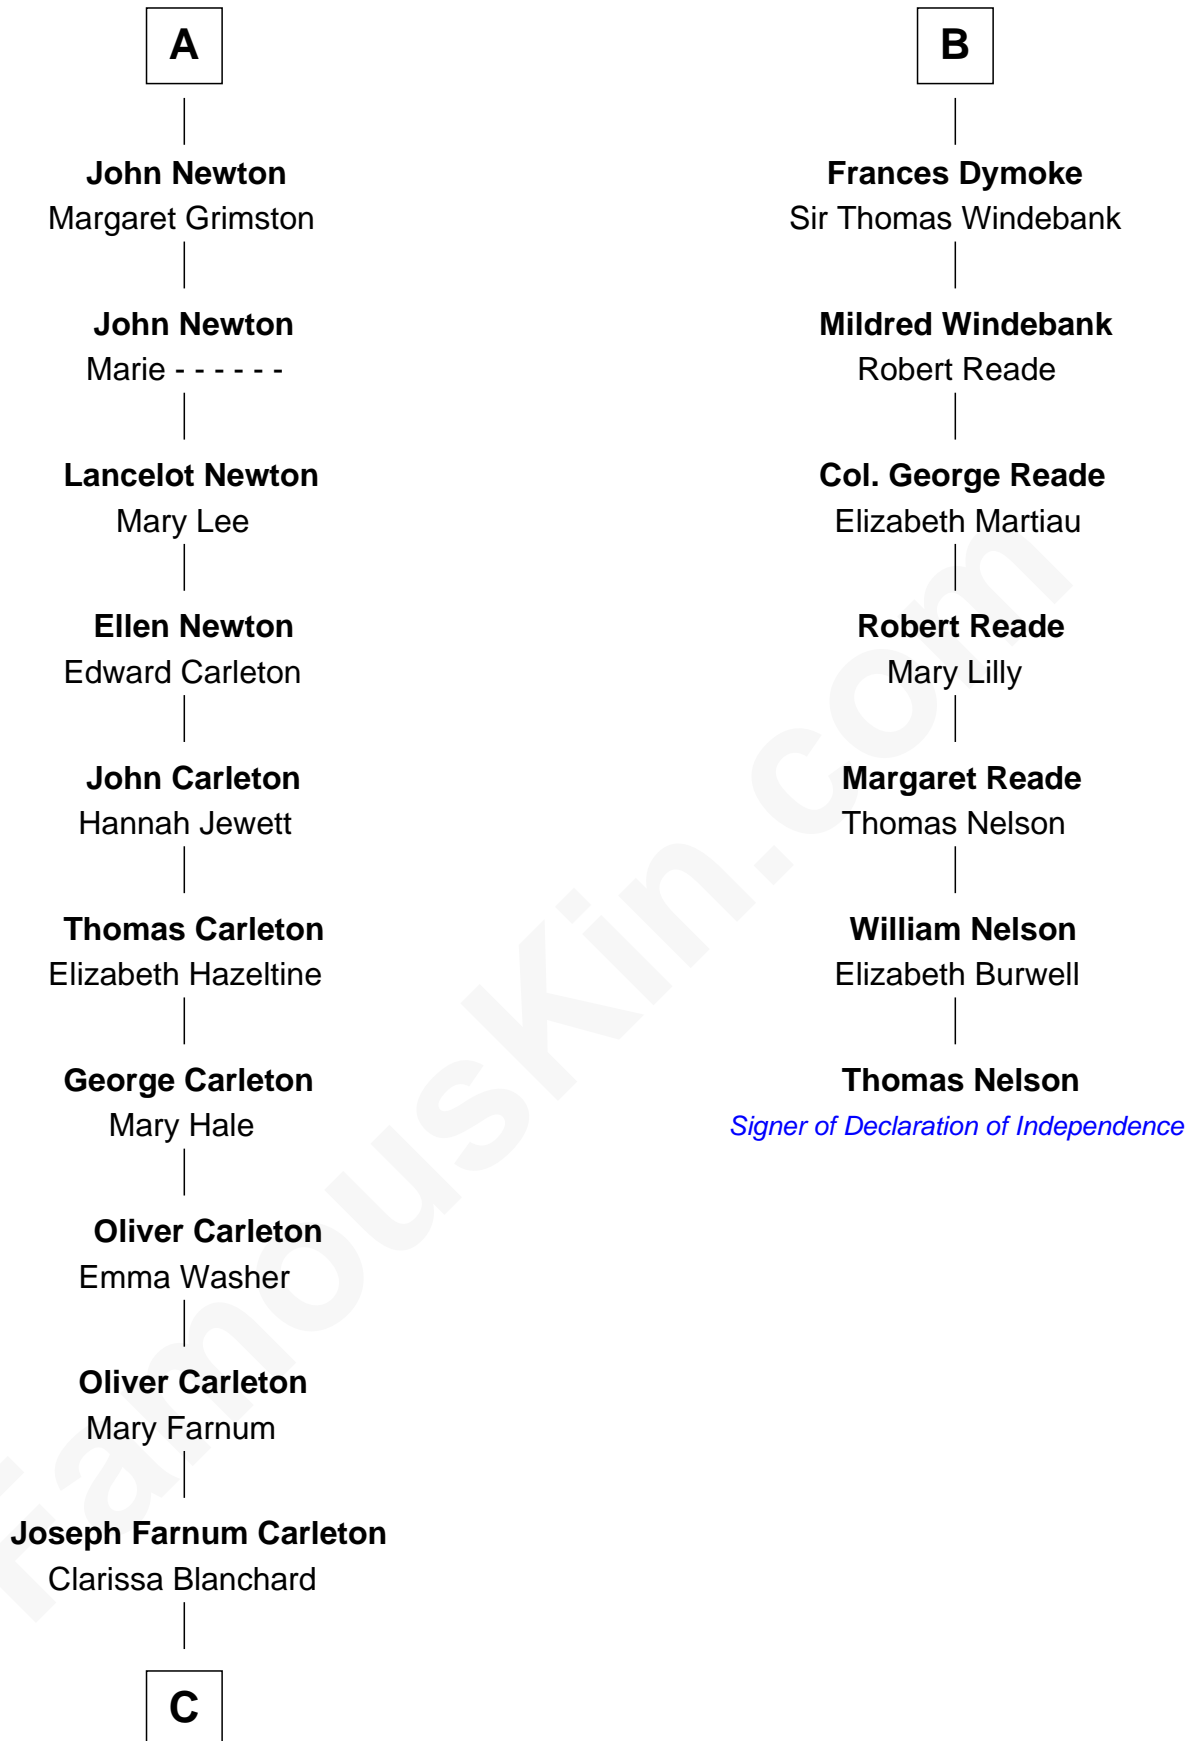

**FamousKin.com**  
**Relationship Chart of**  
**Mickey Rourke**  
*Movie Actor*

**13th cousin 8 times removed of**  
**Thomas Nelson**  
*Signer of the Declaration of Independence*

**C**

—  
**Hiram Wilson Carleton**

Charlotte M. Fellows

—  
**Joseph Clinton Carleton**

Maud Alice Fitts

—  
**Hazel May Carleton**

Leonard Ernest Cameron

—  
**Annette Elizabeth Cameron**

Philip Andrew Rourke

—  
**Mickey Rourke**