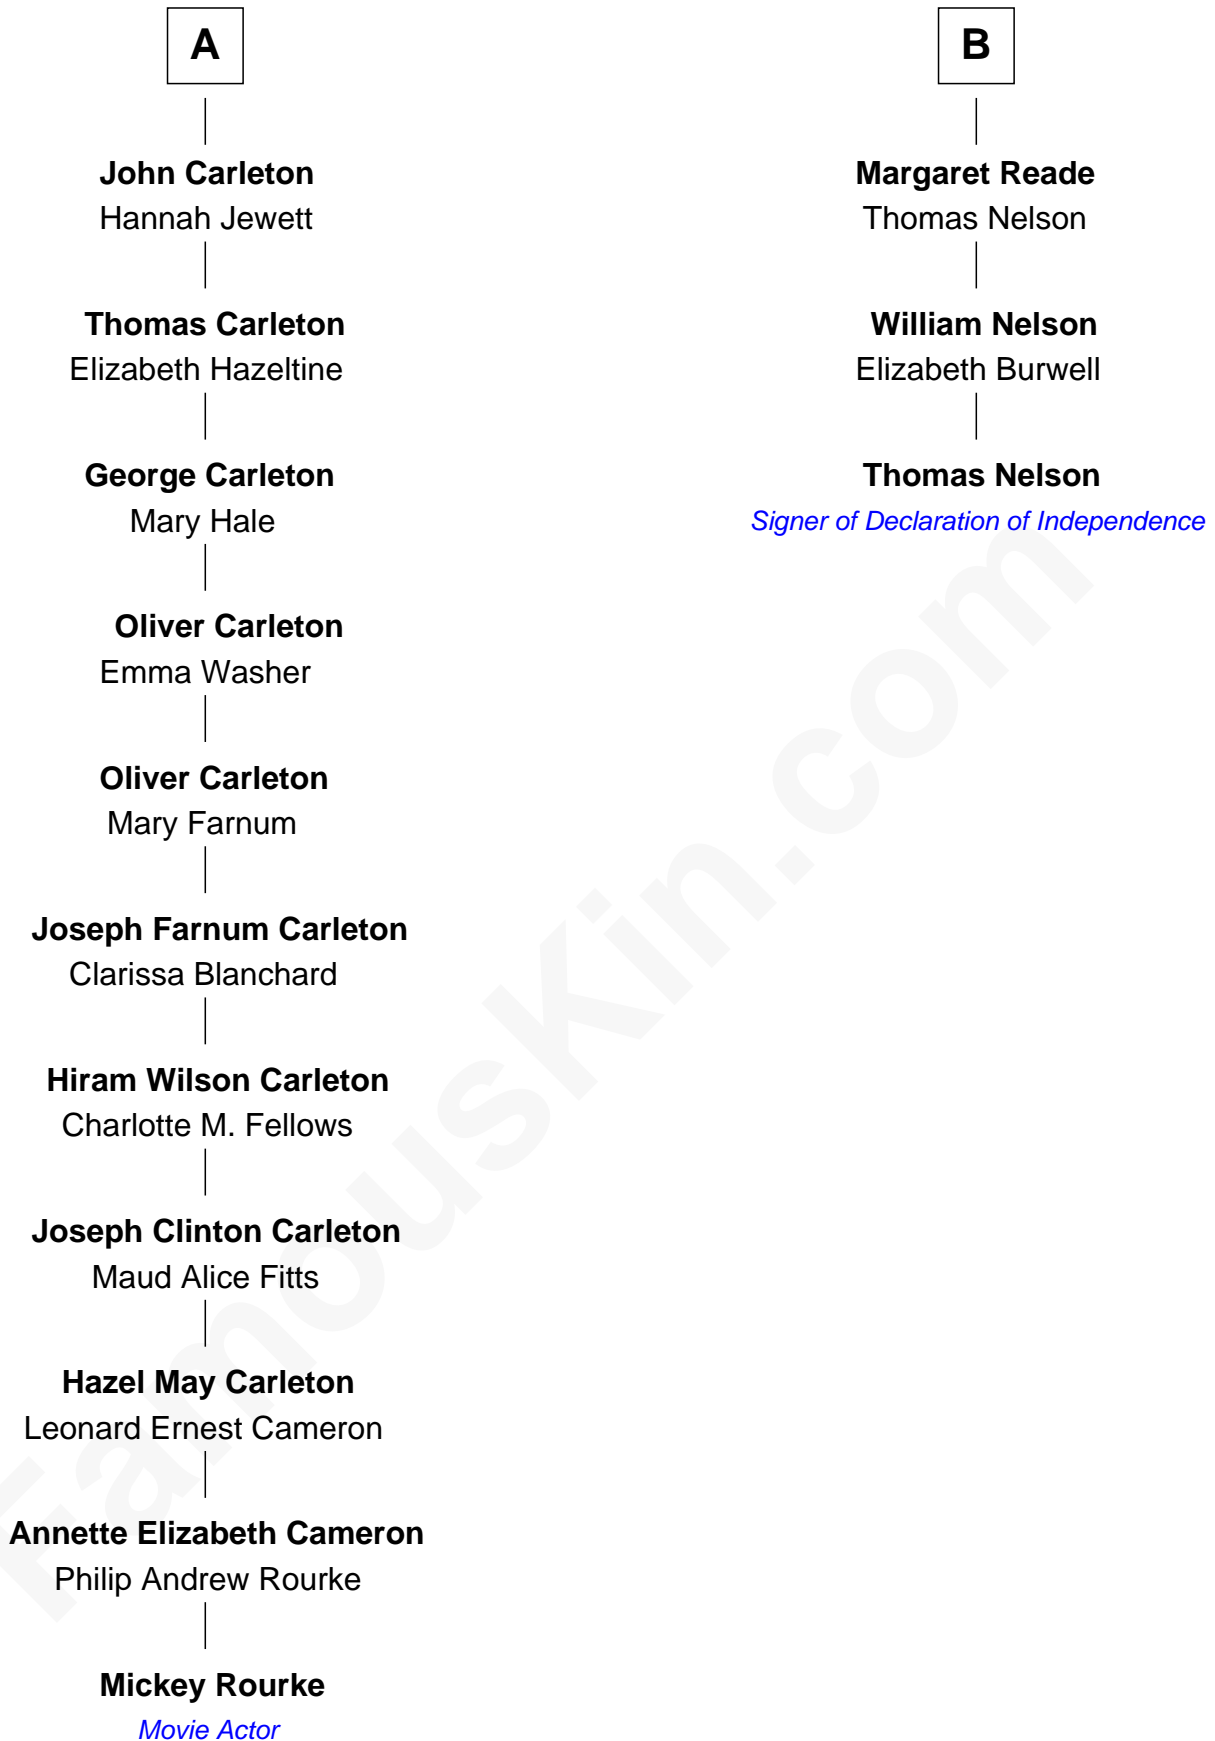

# FamousKin.com Relationship Chart of

**Mickey Rourke**

*Movie Actor*

9th cousin 8 times removed of

**Thomas Nelson**

*Signer of the Declaration of Independence*

**Sir William Gascoigne**

Jane de Neville

**Margaret Gascoigne**

Sir Christopher Ward

**Anne Ward**

Sir Ralph Neville

**Katherine Neville**

Sir Walter Strickland

**Walter Strickland**

Agnes - - - - -

**Ellen Strickland**

John Carleton

**Walter Carleton**

Jane Gibbon

**Edward Carleton**

Ellen Newton

**A**

**Sir William Gascoigne**

Robert Reade

**Col. George Reade**

Elizabeth Martiau

**Robert Reade**

Mary Lilly

**B**

Mickey Rourke photo by [Anton Belickiy](#) (CC BY 2.0)