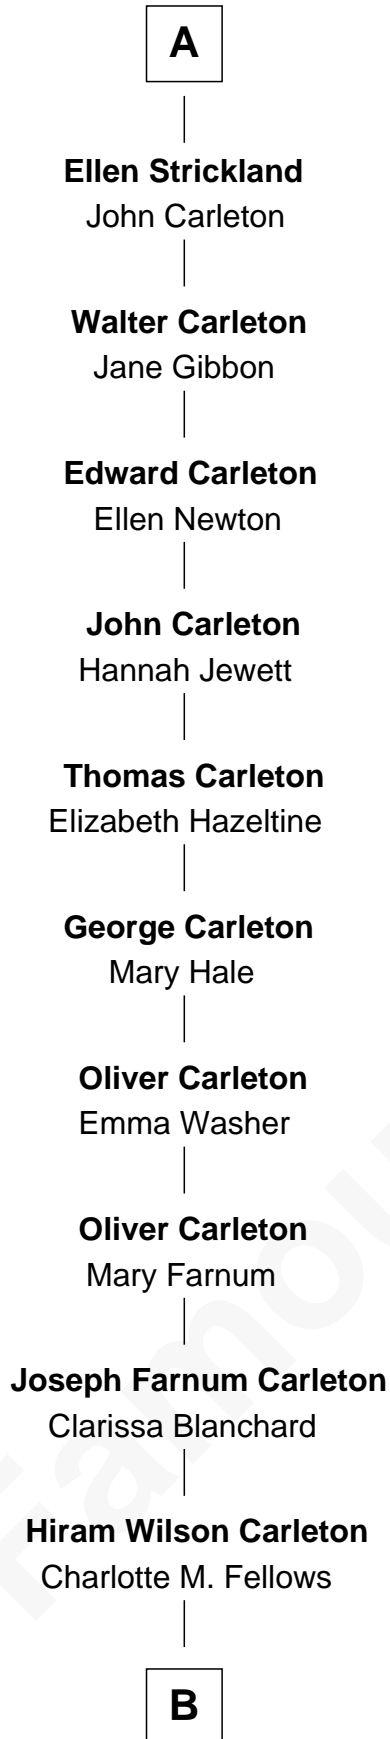

FamousKin.com
Relationship Chart of
Mickey Rourke
Movie Actor

4th cousin 16 times removed of
Queen Elizabeth I
Queen of England

B

—
Joseph Clinton Carleton

Maud Alice Fitts

—
Hazel May Carleton

Leonard Ernest Cameron

—
Annette Elizabeth Cameron

Philip Andrew Rourke

—
Mickey Rourke

Movie Actor