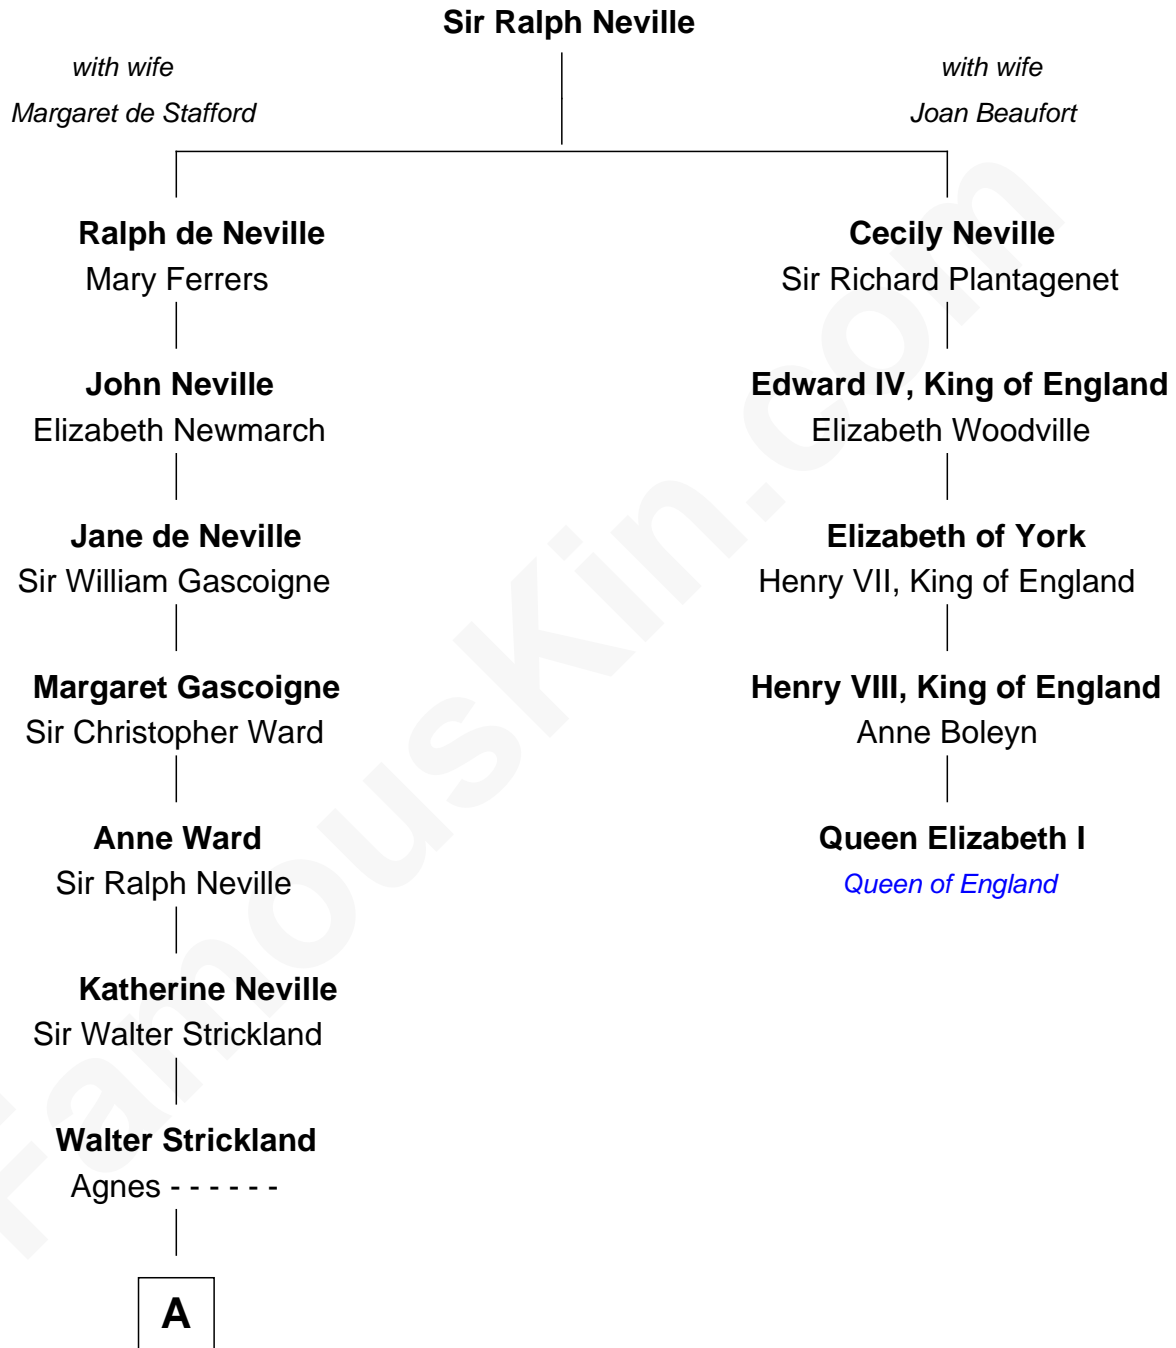

FamousKin.com
Relationship Chart of
Mickey Rourke
Movie Actor

4th cousin 16 times removed of
Queen Elizabeth I
Queen of England

B

—
Joseph Clinton Carleton

Maud Alice Fitts

—
Hazel May Carleton

Leonard Ernest Cameron

—
Annette Elizabeth Cameron

Philip Andrew Rourke

—
Mickey Rourke

Movie Actor