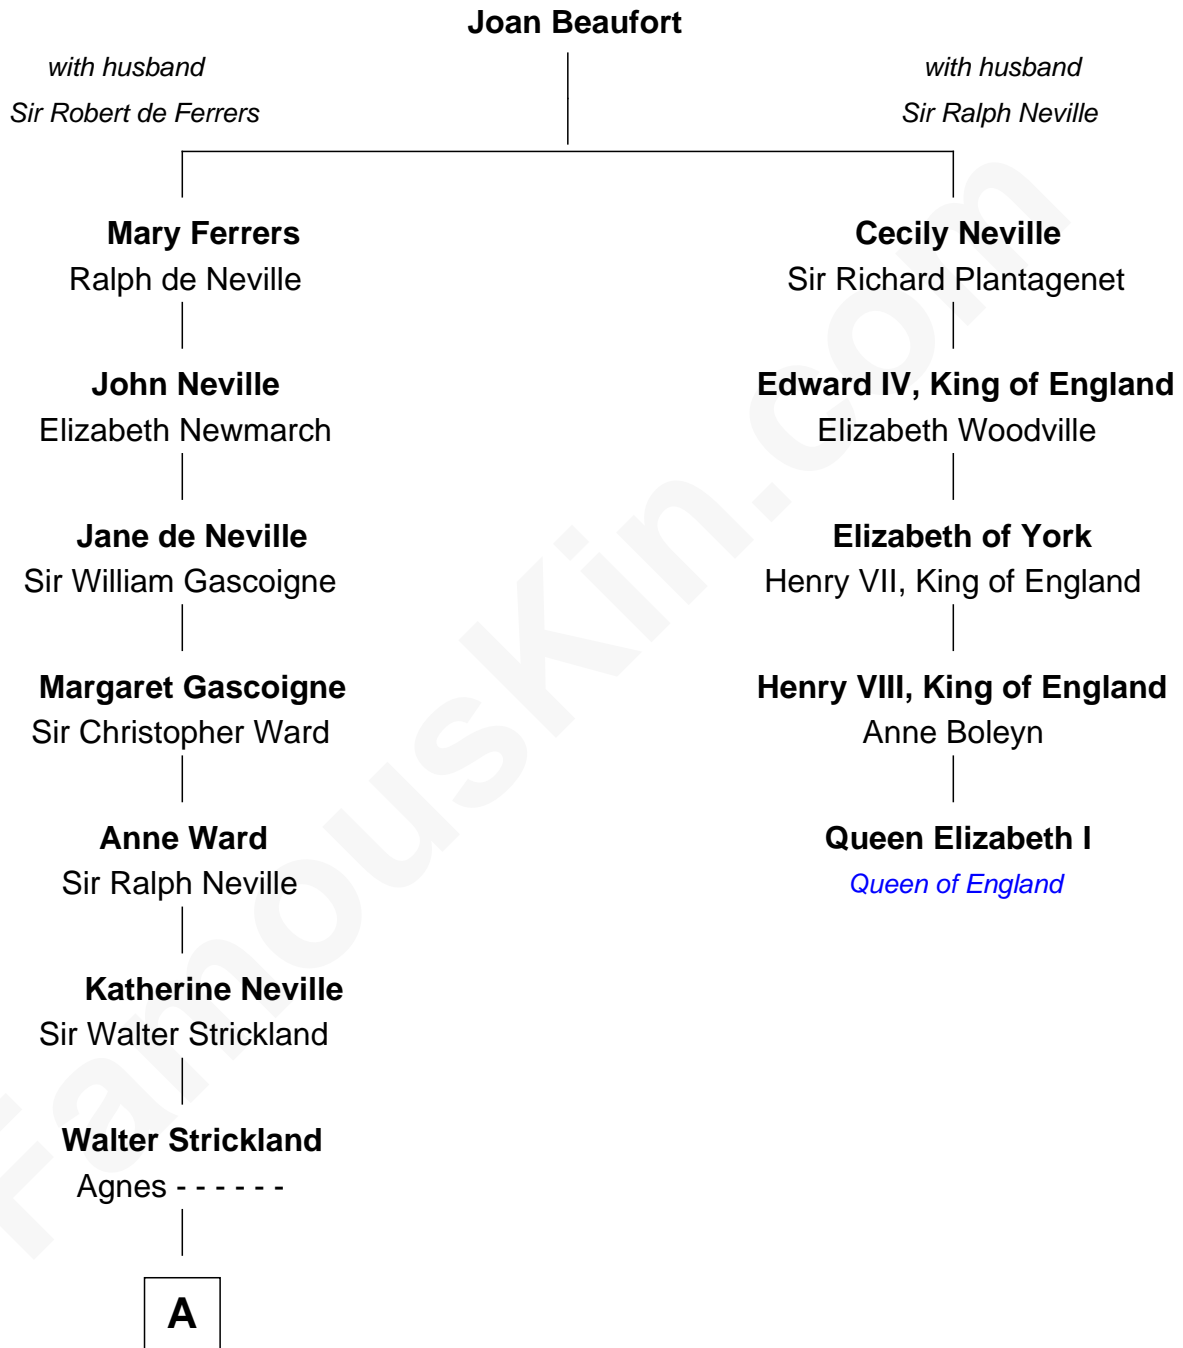

FamousKin.com

Relationship Chart of

Mickey Rourke

Movie Actor

4th cousin 16 times removed of

Queen Elizabeth I

Queen of England

A

Ellen Strickland

John Carleton

Walter Carleton

Jane Gibbon

Edward Carleton

Ellen Newton

John Carleton

Hannah Jewett

Thomas Carleton

Elizabeth Hazeltine

George Carleton

Mary Hale

Oliver Carleton

Emma Washer

Oliver Carleton

Mary Farnum