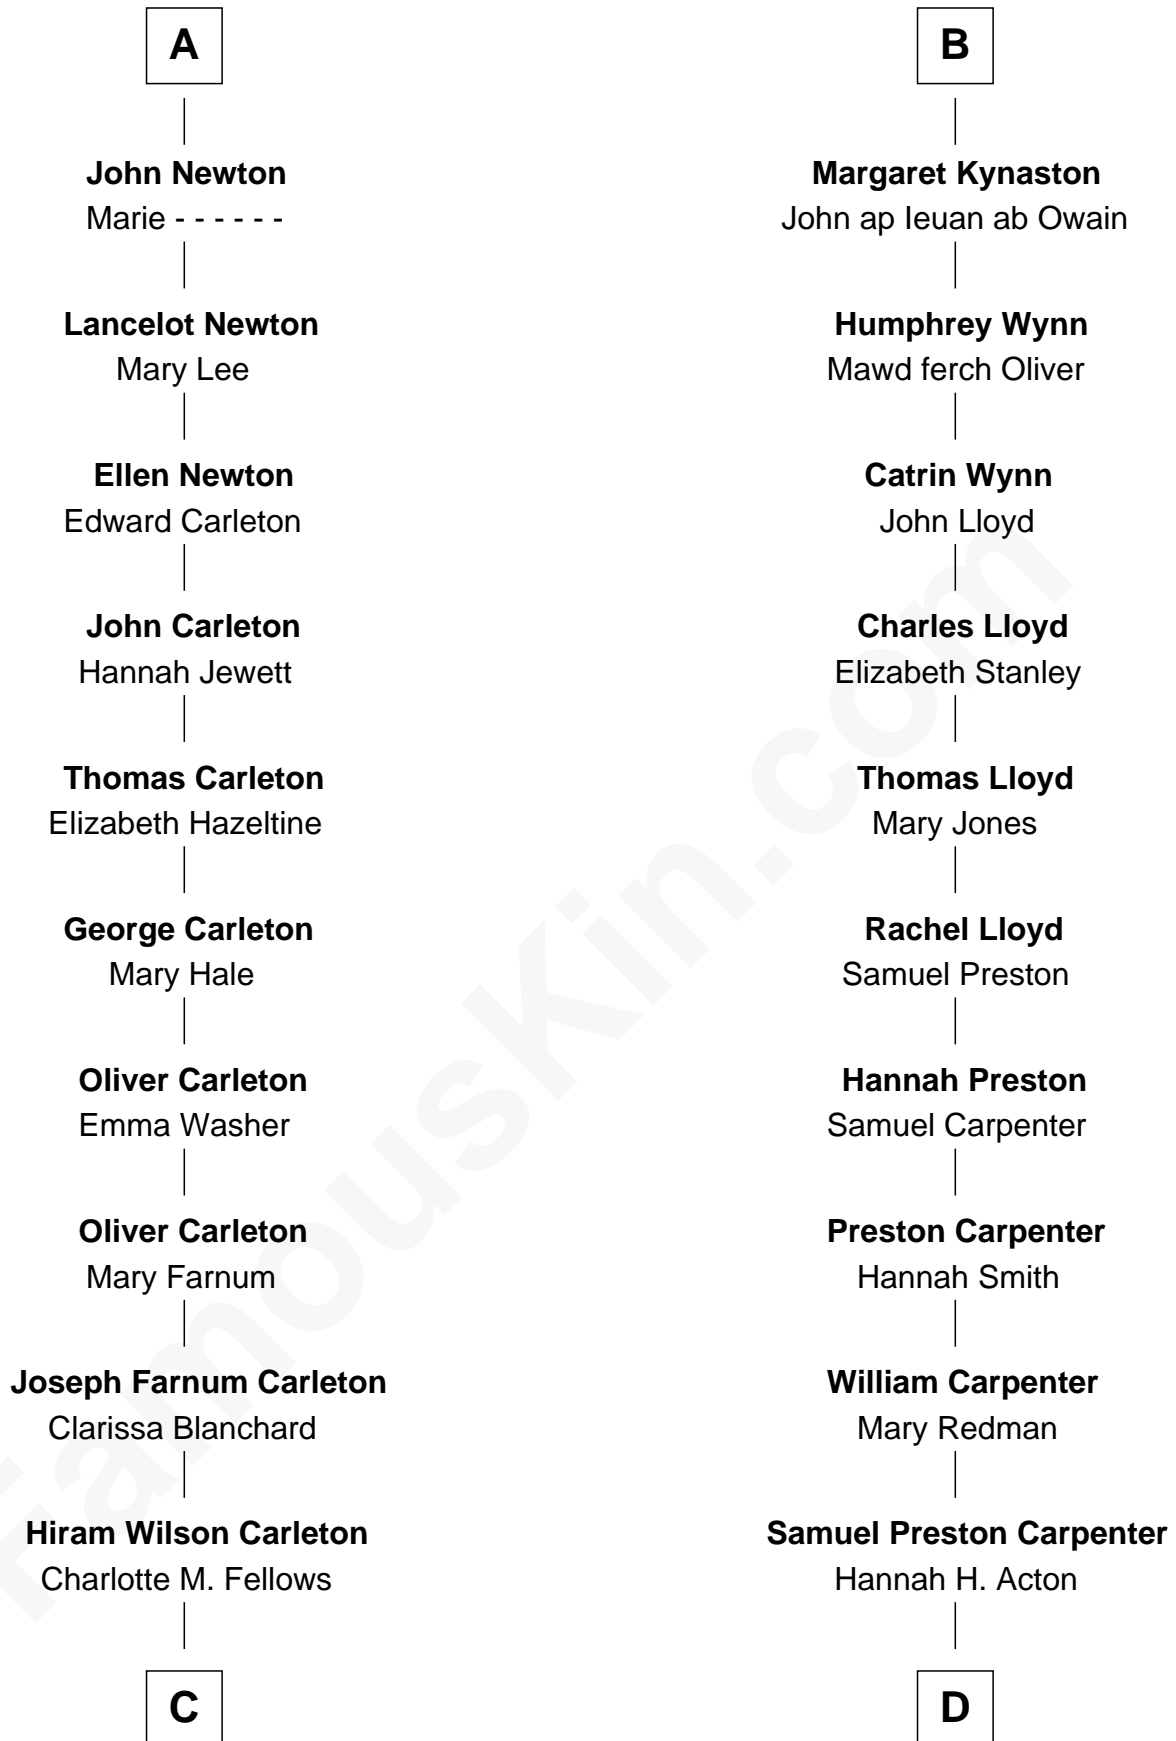

FamousKin.com

Relationship Chart of

Mickey Rourke

Movie Actor

20th cousin 1 time removed of

Christopher Reeve

Movie Actor

Edmund Fitzalan

Alice de Warenne

C

Joseph Clinton Carleton

Maud Alice Fitts

Hazel May Carleton

Leonard Ernest Cameron

Annette Elizabeth Cameron

Philip Andrew Rourke