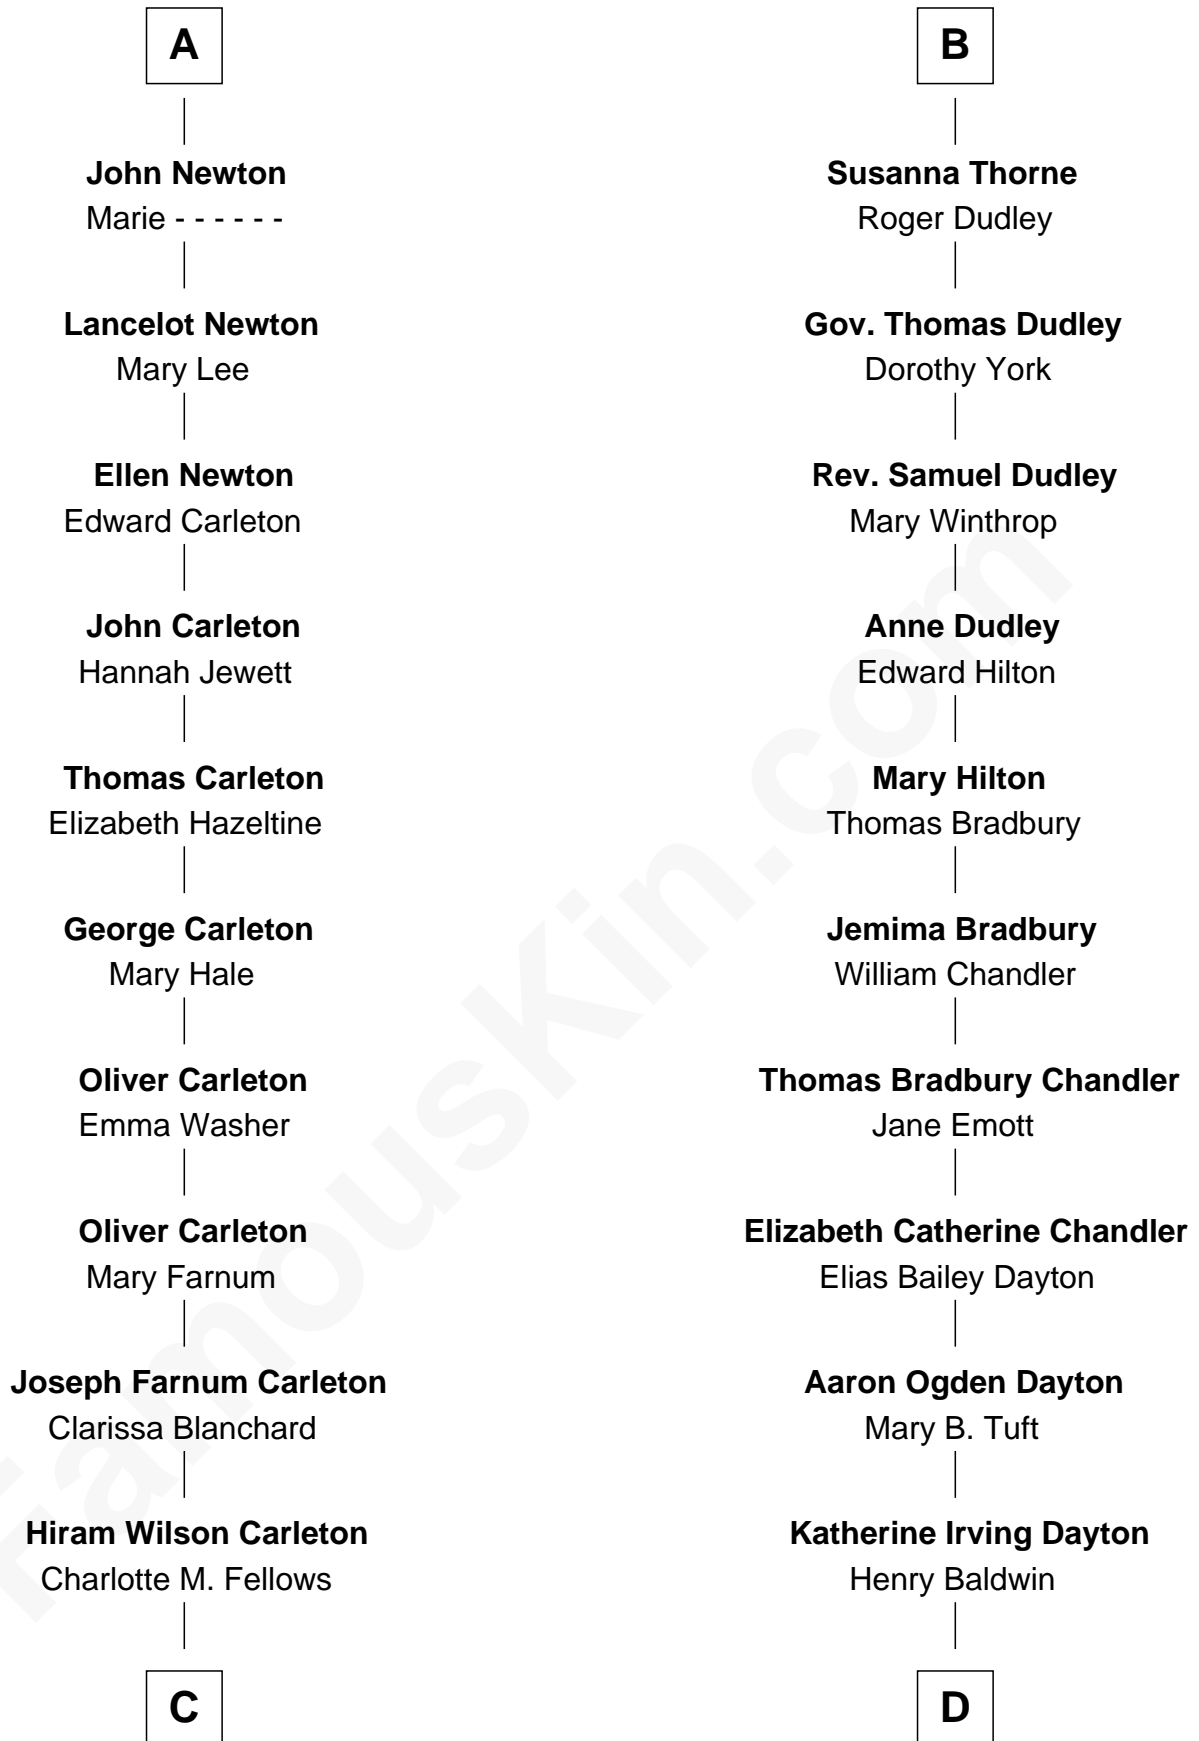

FamousKin.com Relationship Chart of

Mickey Rourke

Movie Actor

20th cousin of

Christopher Reeve

Movie Actor

Sir John Grey

Avice Marmion

C

Joseph Clinton Carleton

Maud Alice Fitts

Hazel May Carleton

Leonard Ernest Cameron

Annette Elizabeth Cameron

Philip Andrew Rourke

Mickey Rourke