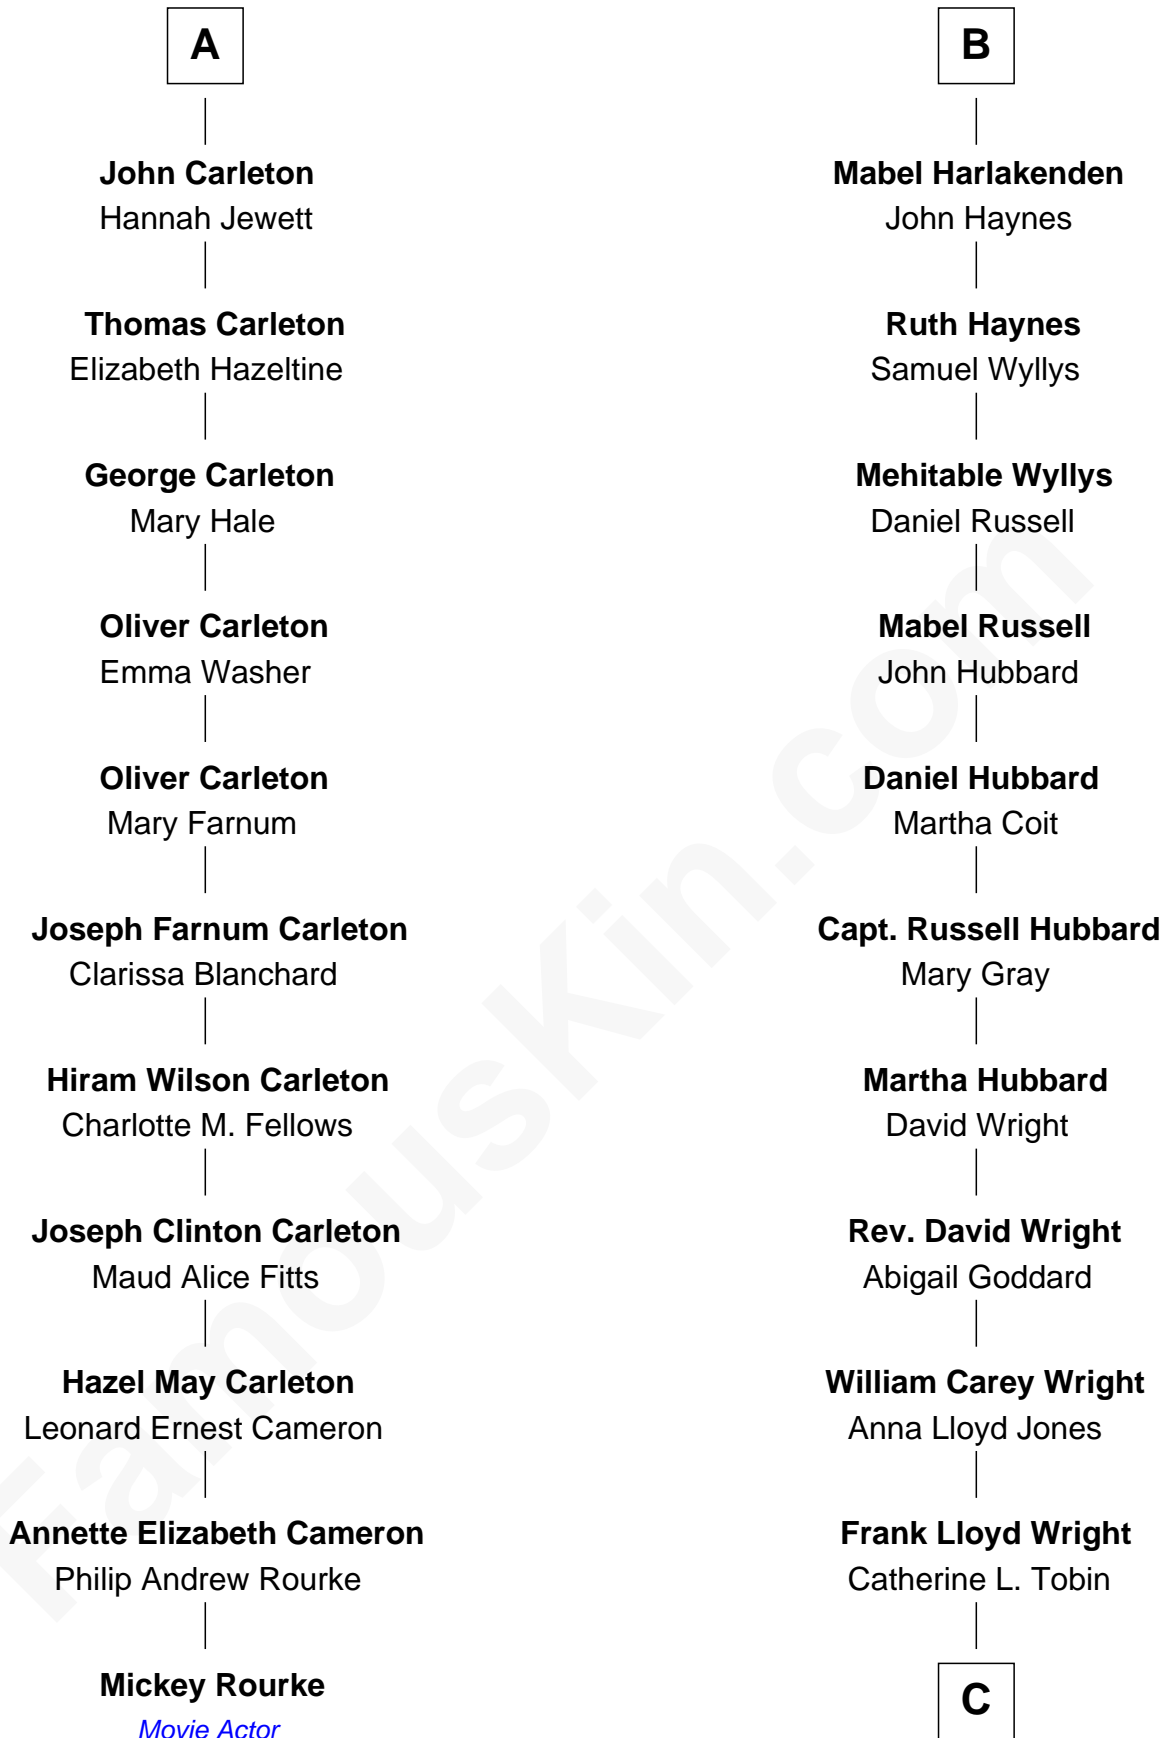

FamousKin.com Relationship Chart of

Mickey Rourke

Movie Actor

17th cousin 1 time removed of

Anne Baxter

Movie Actress

Sir William FitzHugh

Margery Willoughby

Lora FitzHugh
Sir John Constable

Isabel Constable
Stephen de Thorpe

Margaret Thorpe
John Newton

John Newton
Margaret Grimston

John Newton
Marie - - - - -

Lancelot Newton
Mary Lee

Ellen Newton
Edward Carleton

A

Sir Henry FitzHugh
Alice de Neville

Alice FitzHugh
Sir John Fiennes

Thomas Fiennes
Anne Bouchier

Catherine Fiennes
Richard Loudenoys

Mary Loudenoys
Thomas Harlakenden

Roger Harlakenden
- - - - -

Richard Harlakenden
Margaret Huberd

B

C

Catherine Dorothy Wright
Kenneth Stuart Baxter

Anne Baxter
Movie Actress

FamousKin.com

Mickey Rourke photo by [Anton Belickiy](#) (CC BY 2.0)