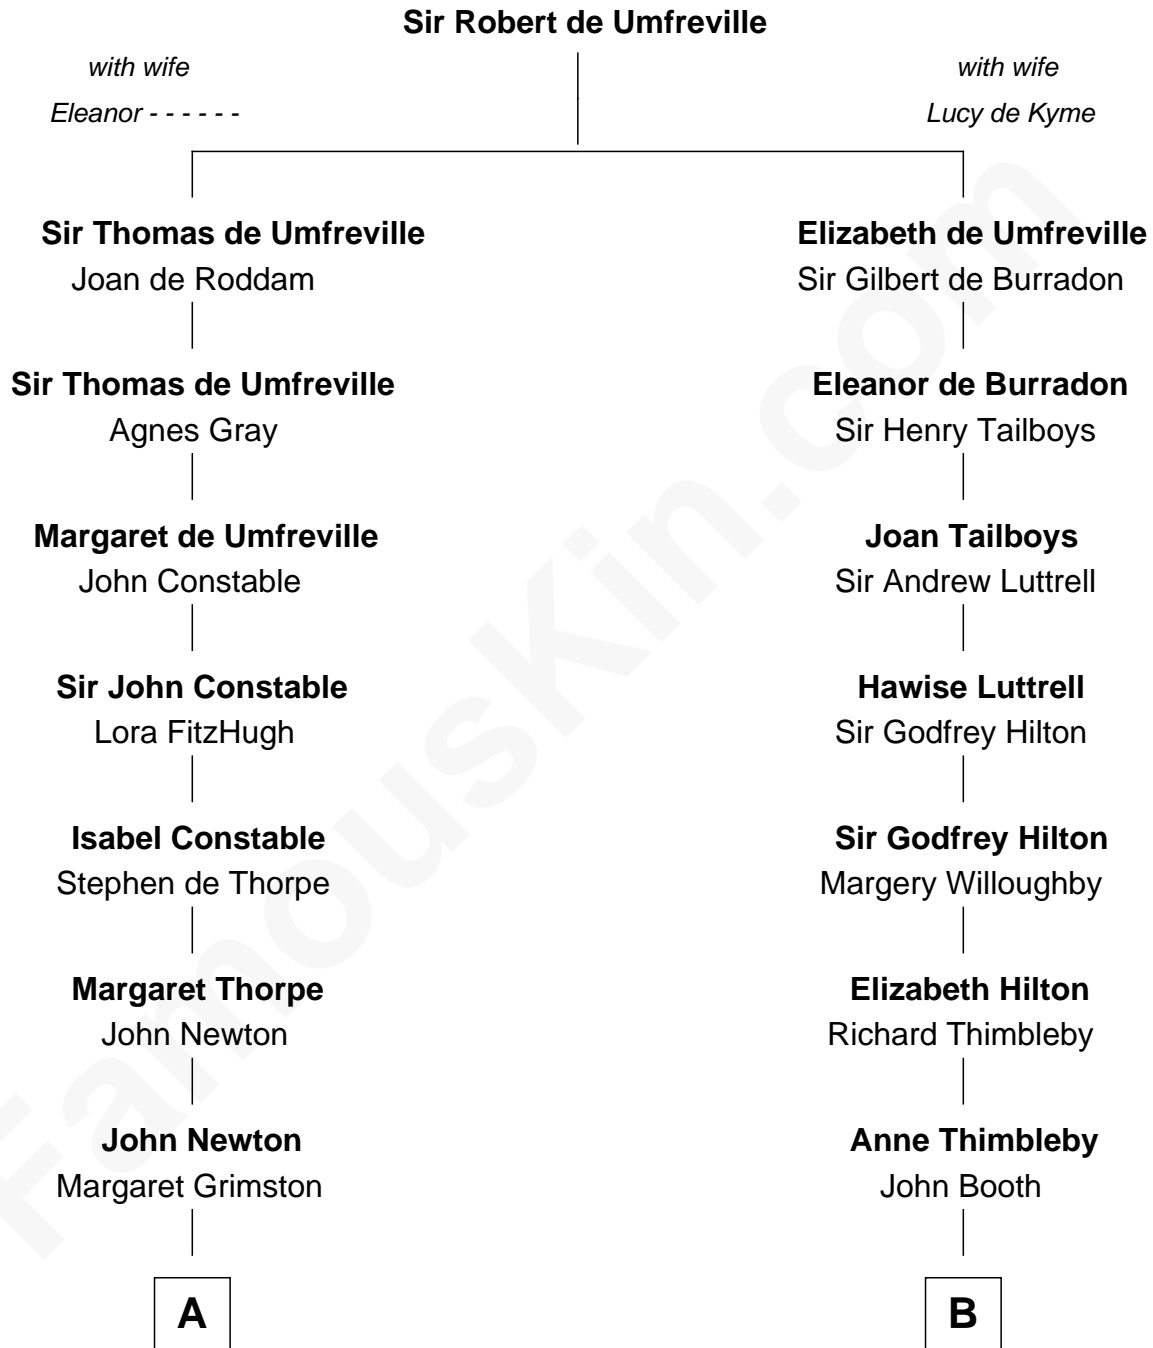

FamousKin.com
Relationship Chart of
Mickey Rourke
Movie Actor

20th cousin 1 time removed of
George H. W. Bush
41st U.S. President

C

Joseph Clinton Carleton

Maud Alice Fitts

Hazel May Carleton

Leonard Ernest Cameron

Annette Elizabeth Cameron

Philip Andrew Rourke

Mickey Rourke

Movie Actor

D

Samuel Howard Fay

Susan Montfort Shellman

Harriet Eleanor Fay