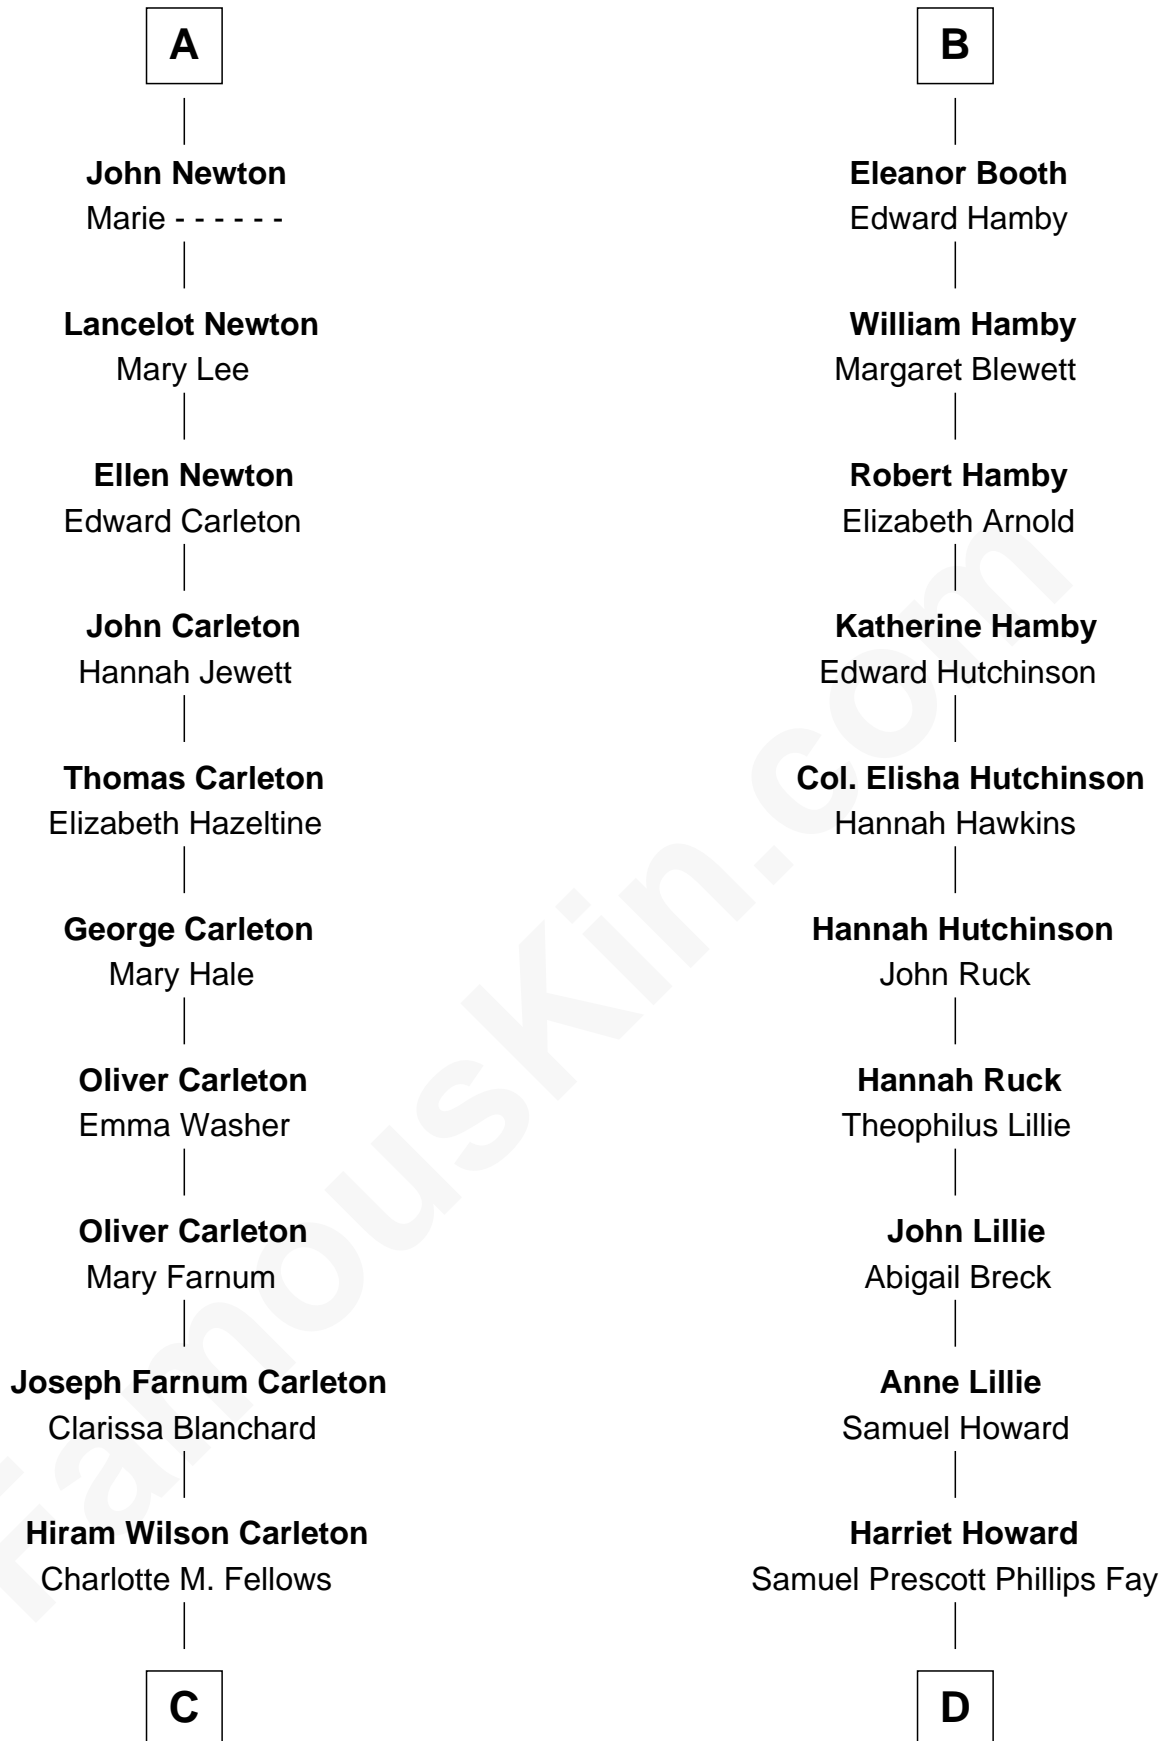

FamousKin.com
Relationship Chart of
Mickey Rourke
Movie Actor

20th cousin 1 time removed of
George H. W. Bush
41st U.S. President

C

Joseph Clinton Carleton

Maud Alice Fitts

Hazel May Carleton

Leonard Ernest Cameron

Annette Elizabeth Cameron

Philip Andrew Rourke

Mickey Rourke

Movie Actor

D

Samuel Howard Fay

Susan Montfort Shellman

Harriet Eleanor Fay

Rev. James Smith Bush

Samuel Prescott Bush

Flora Sheldon

Prescott Sheldon Bush

Dorothy Wear Walker

George H. W. Bush

41st U.S. President