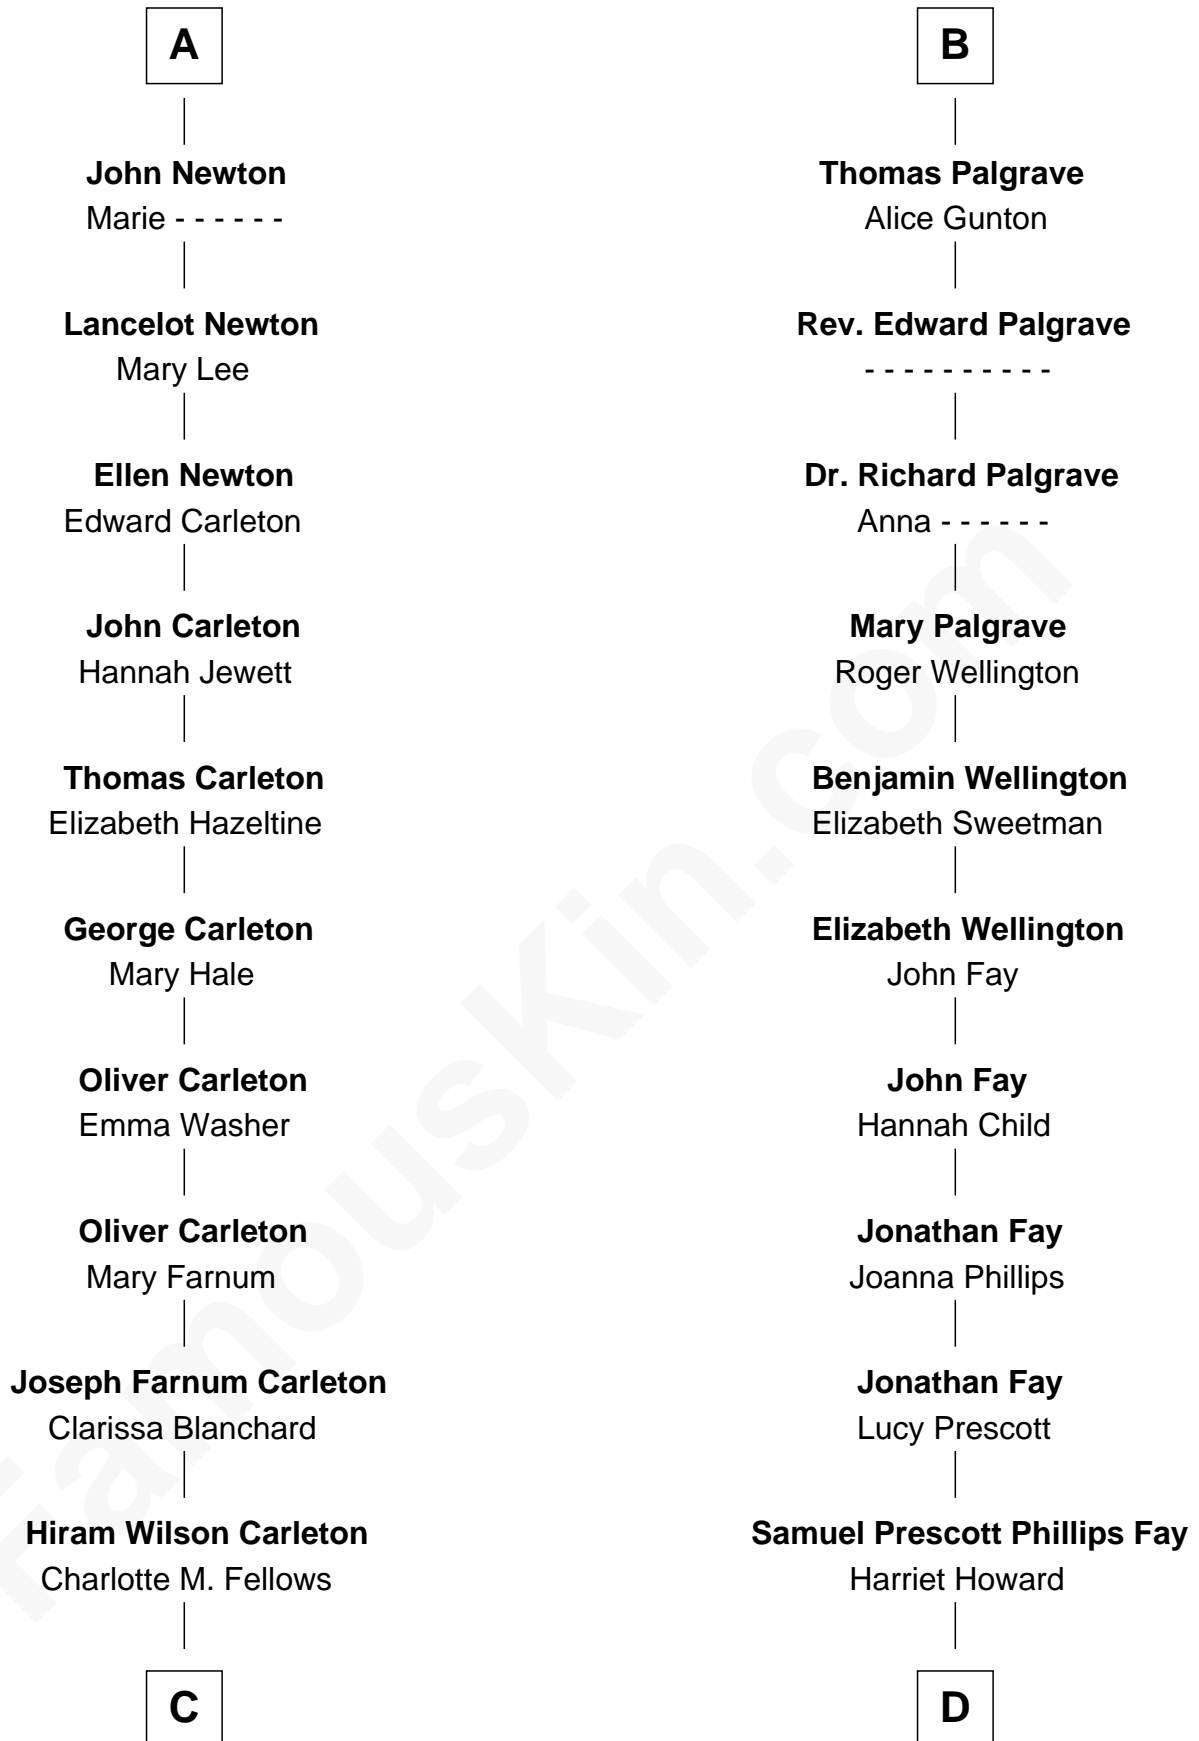

FamousKin.com
Relationship Chart of
Mickey Rourke
Movie Actor

20th cousin 1 time removed of

George H. W. Bush
41st U.S. President

Edmund Fitzalan
 Alice de Warenne

C

Joseph Clinton Carleton

Maud Alice Fitts

Hazel May Carleton

Leonard Ernest Cameron

Annette Elizabeth Cameron

Philip Andrew Rourke

Mickey Rourke

Movie Actor

D

Samuel Howard Fay

Susan Montfort Shellman

Harriet Eleanor Fay

Rev. James Smith Bush

Samuel Prescott Bush

Flora Sheldon

Prescott Sheldon Bush

Dorothy Wear Walker

George H. W. Bush