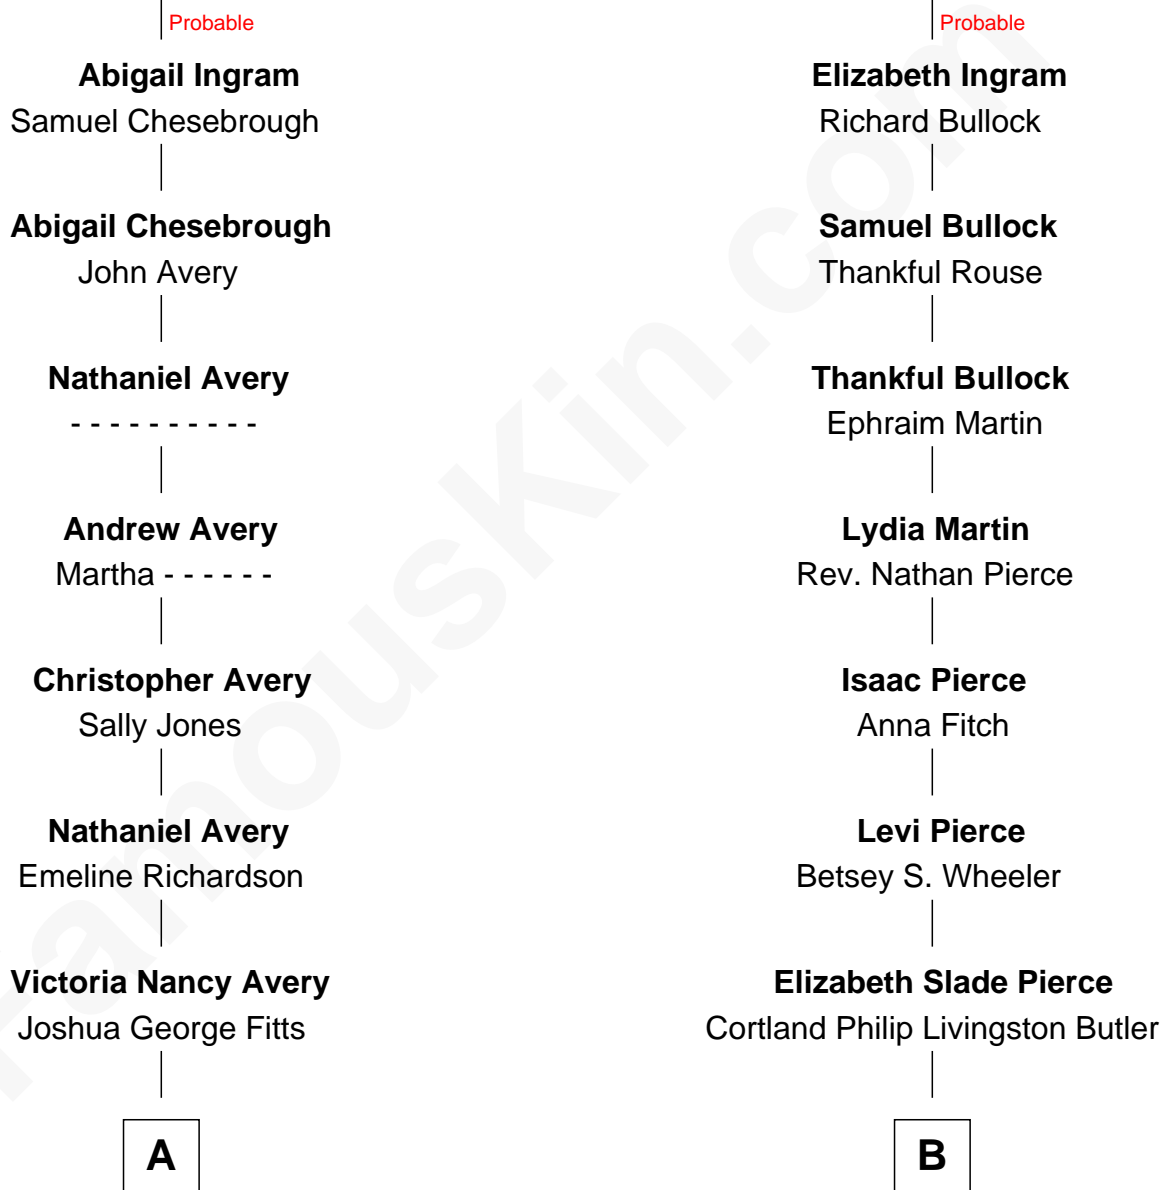

# FamousKin.com Relationship Chart of

**Mickey Rourke**

*Movie Actor*

10th cousin 1 time removed of

**George W. Bush**

*43rd U.S. President*

**Richard Ingram**

**A**

**Maud Alice Fitts**  
Joseph Clinton Carleton

**Hazel May Carleton**  
Leonard Ernest Cameron

**Annette Elizabeth Cameron**  
Philip Andrew Rourke

**Mickey Rourke**  
*Movie Actor*

**B**

**Mary Elizabeth Butler**  
Robert Emmet Sheldon

**Flora Sheldon**  
Samuel Prescott Bush

**Prescott Sheldon Bush**  
Dorothy Wear Walker

**George Herbert Walker Bush**  
Barbara Pierce

**George W. Bush**  
*43rd U.S. President*