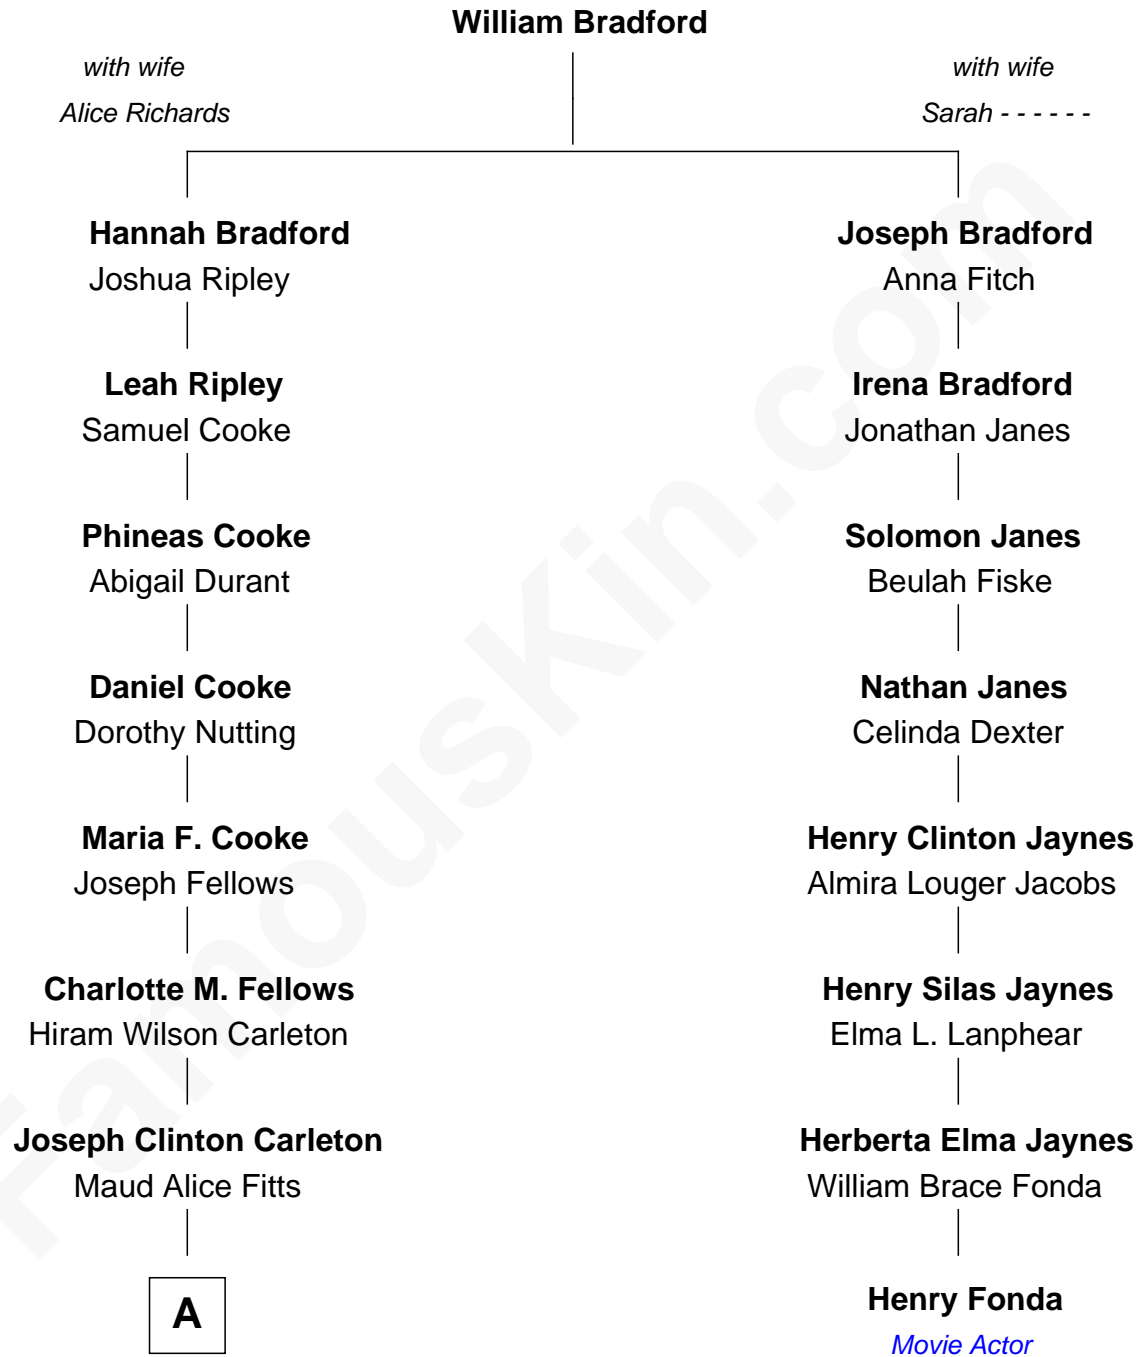

**FamousKin.com**  
**Relationship Chart of**  
**Mickey Rourke**  
*Movie Actor*

7th cousin 2 times removed of  
**Henry Fonda**  
*Movie Actor*

A

—  
**Hazel May Carleton**  
Leonard Ernest Cameron

—  
**Annette Elizabeth Cameron**  
Philip Andrew Rourke

—  
**Mickey Rourke**  
*Movie Actor*

FamousKin.com